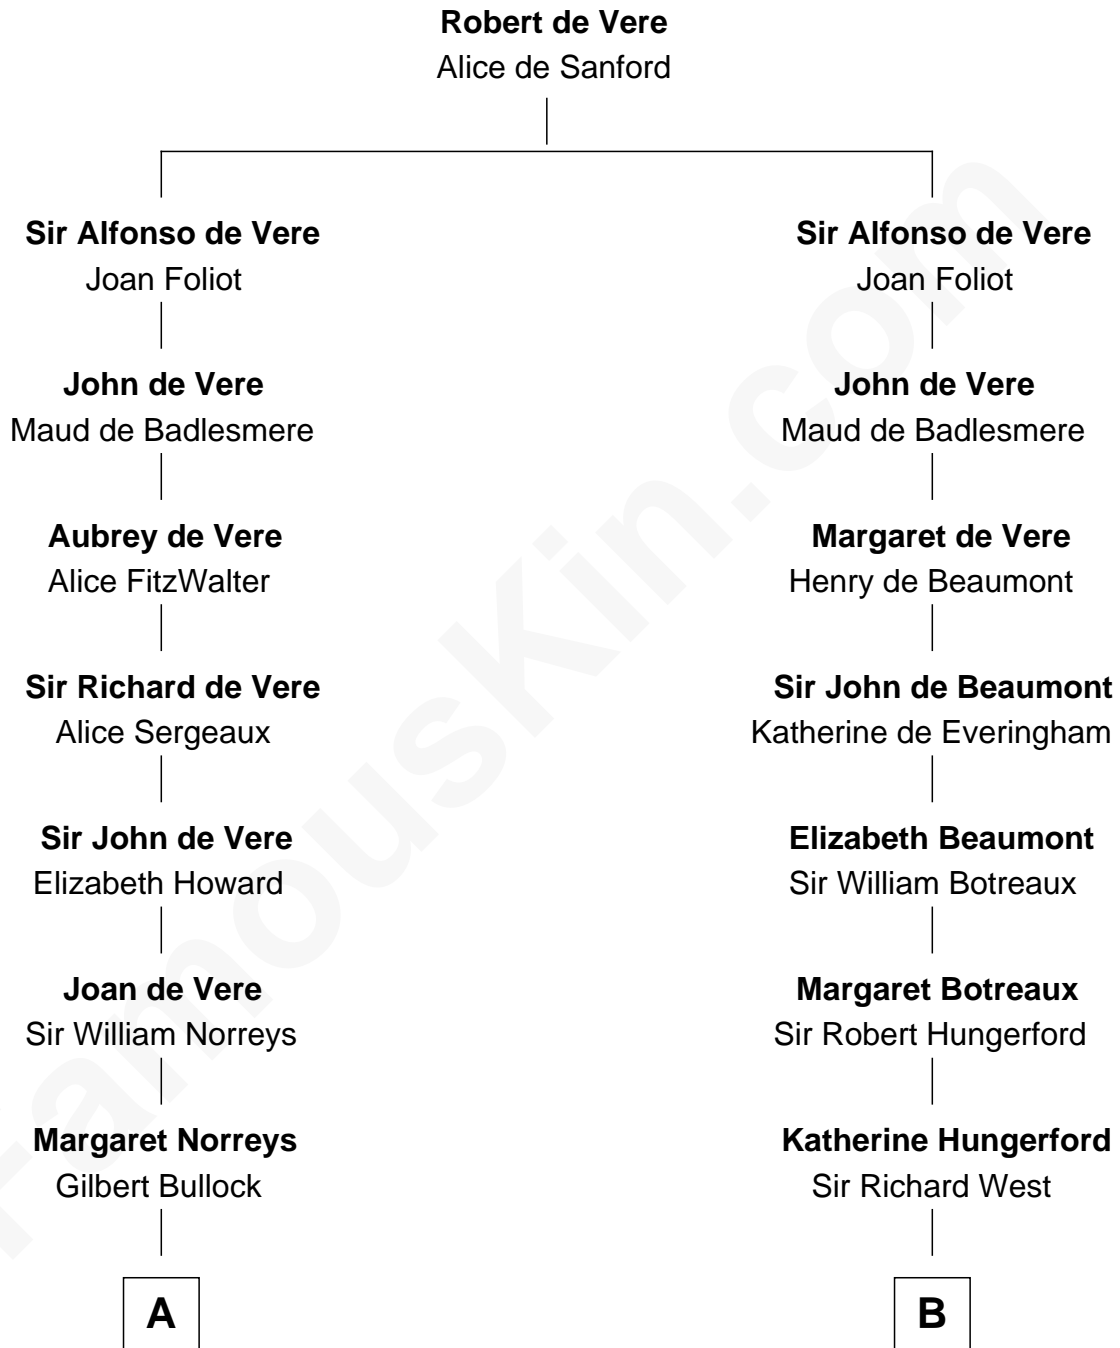

**FamousKin.com**  
**Relationship Chart of**  
**George H. W. Bush**  
*41st U.S. President*

**20th cousin 1 time removed of**  
**Edith (Bolling) Wilson**  
*First Lady of President Woodrow Wilson*

**C**

**Samuel Howard Fay**  
Susan Montfort Shellman

**Harriet Eleanor Fay**  
Rev. James Smith Bush

**Samuel Prescott Bush**  
Flora Sheldon

**Prescott Sheldon Bush**  
Dorothy Wear Walker

**George H. W. Bush**  
*41st U.S. President*