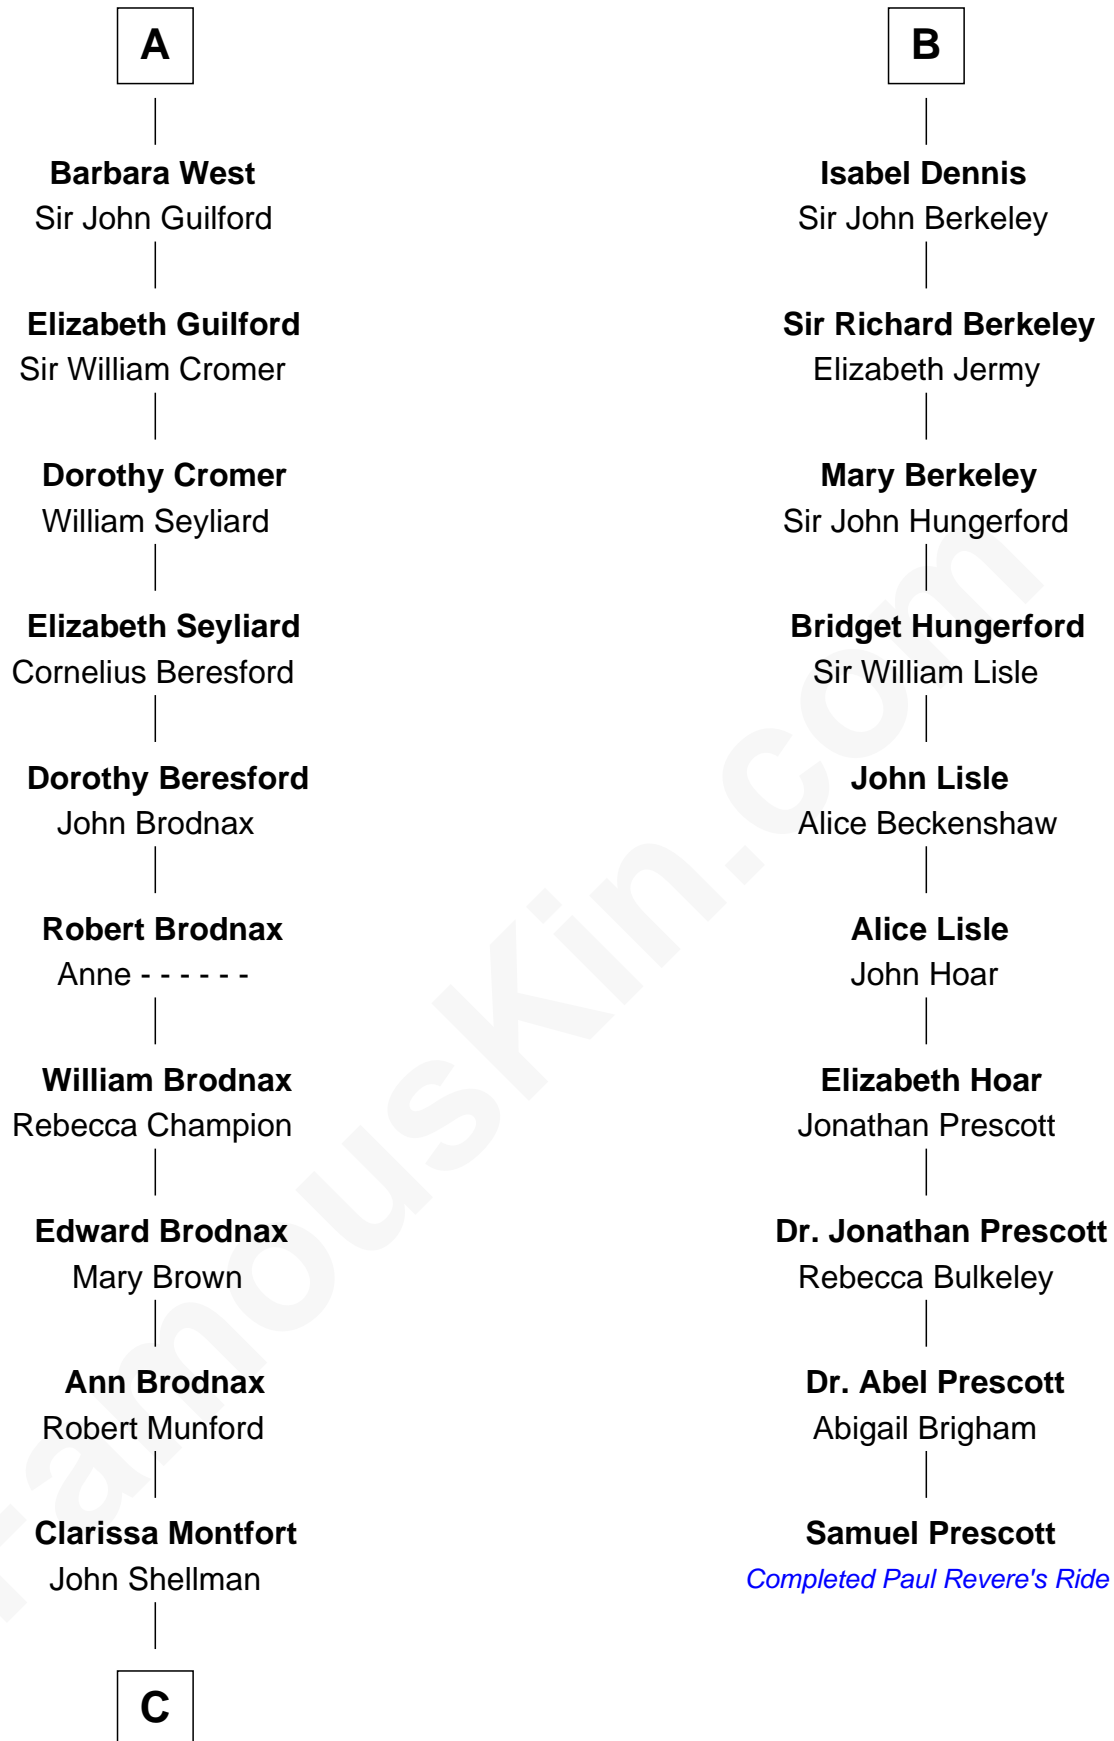

FamousKin.com
Relationship Chart of
George H. W. Bush
41st U.S. President

16th cousin 5 times removed of
Samuel Prescott
Completed Paul Revere's Midnight Ride

C

—
Susan Montfort Shellman

Samuel Howard Fay

—
Harriet Eleanor Fay

Rev. James Smith Bush

—
Samuel Prescott Bush

Flora Sheldon

—
Prescott Sheldon Bush

Dorothy Wear Walker

—
George H. W. Bush

41st U.S. President