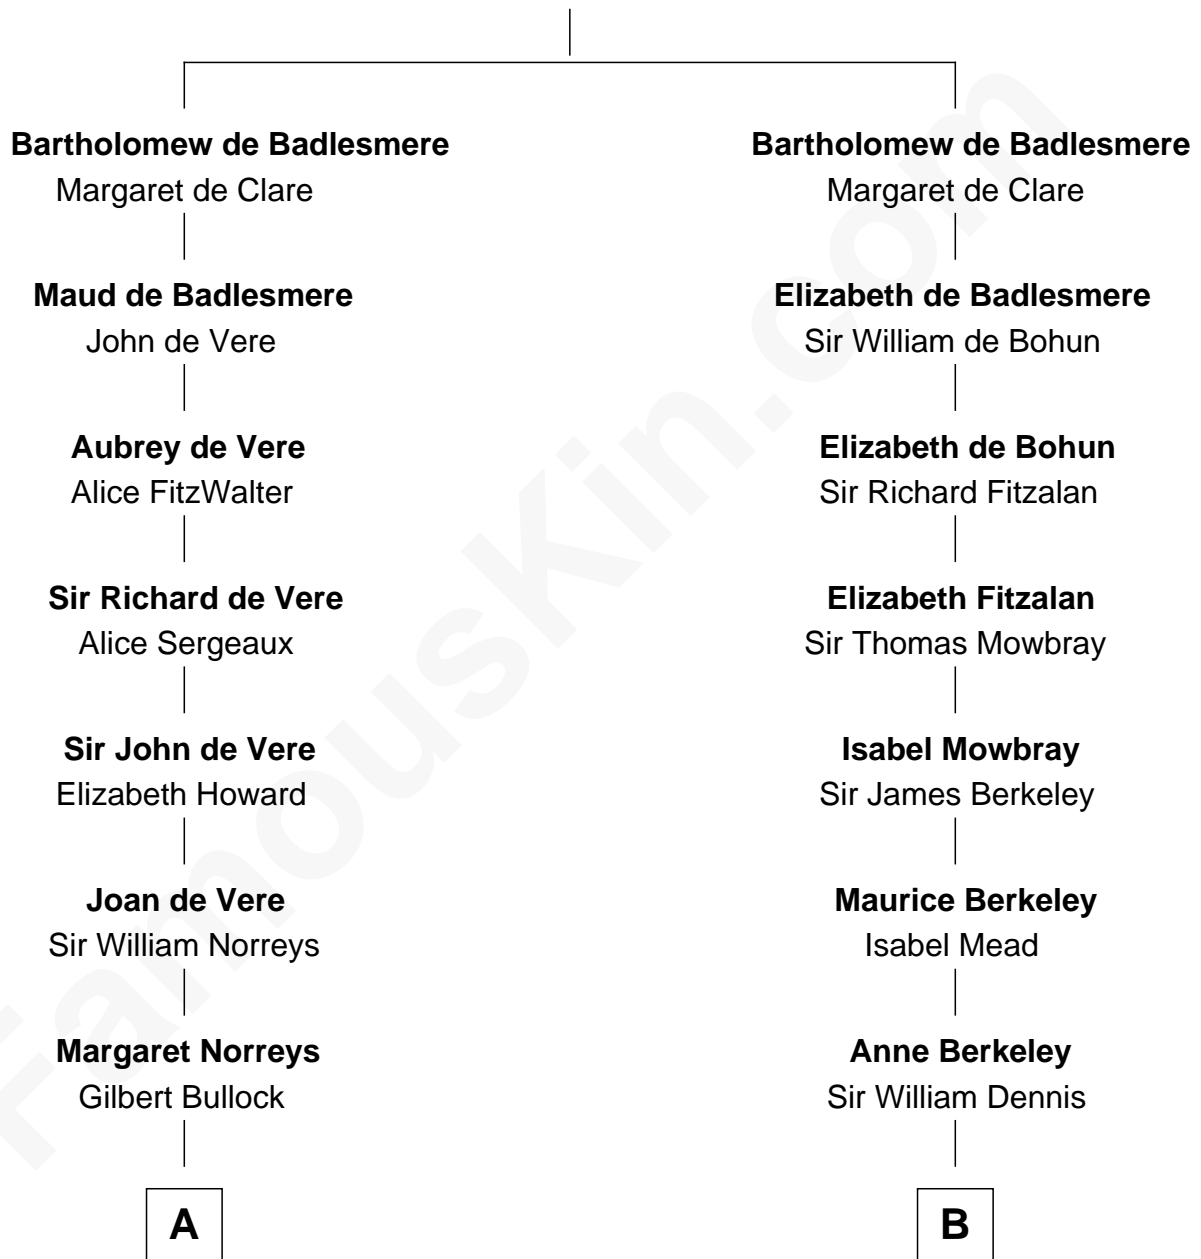

**FamousKin.com**  
**Relationship Chart of**  
**George H. W. Bush**  
*41st U.S. President*

16th cousin 5 times removed of

**Samuel Prescott**  
*Completed Paul Revere's Midnight Ride*

**Gunselm de Badlesmere**

**C**

—  
**Samuel Howard Fay**  
Susan Montfort Shellman

—  
**Harriet Eleanor Fay**  
Rev. James Smith Bush

—  
**Samuel Prescott Bush**  
Flora Sheldon

—  
**Prescott Sheldon Bush**  
Dorothy Wear Walker

—  
**George H. W. Bush**  
*41st U.S. President*

FamousKin.com