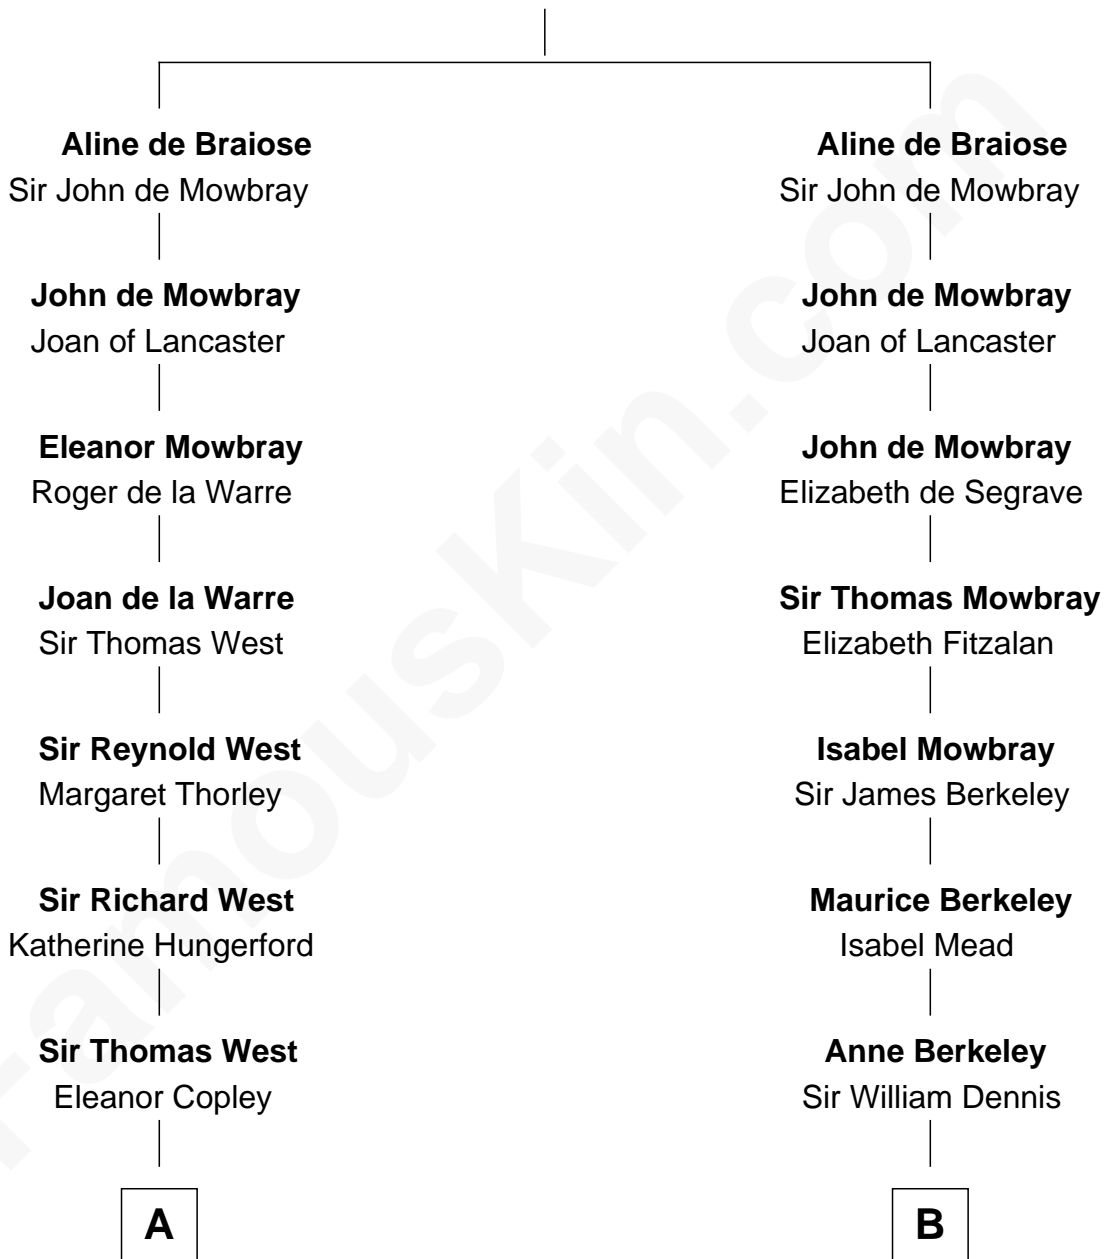

FamousKin.com
Relationship Chart of
George H. W. Bush
41st U.S. President

16th cousin 5 times removed of
Samuel Prescott
Completed Paul Revere's Midnight Ride

William de Braiose

C

—
Susan Montfort Shellman

Samuel Howard Fay

—
Harriet Eleanor Fay

Rev. James Smith Bush

—
Samuel Prescott Bush

Flora Sheldon

—
Prescott Sheldon Bush

Dorothy Wear Walker

—
George H. W. Bush

41st U.S. President

FamousKin.com