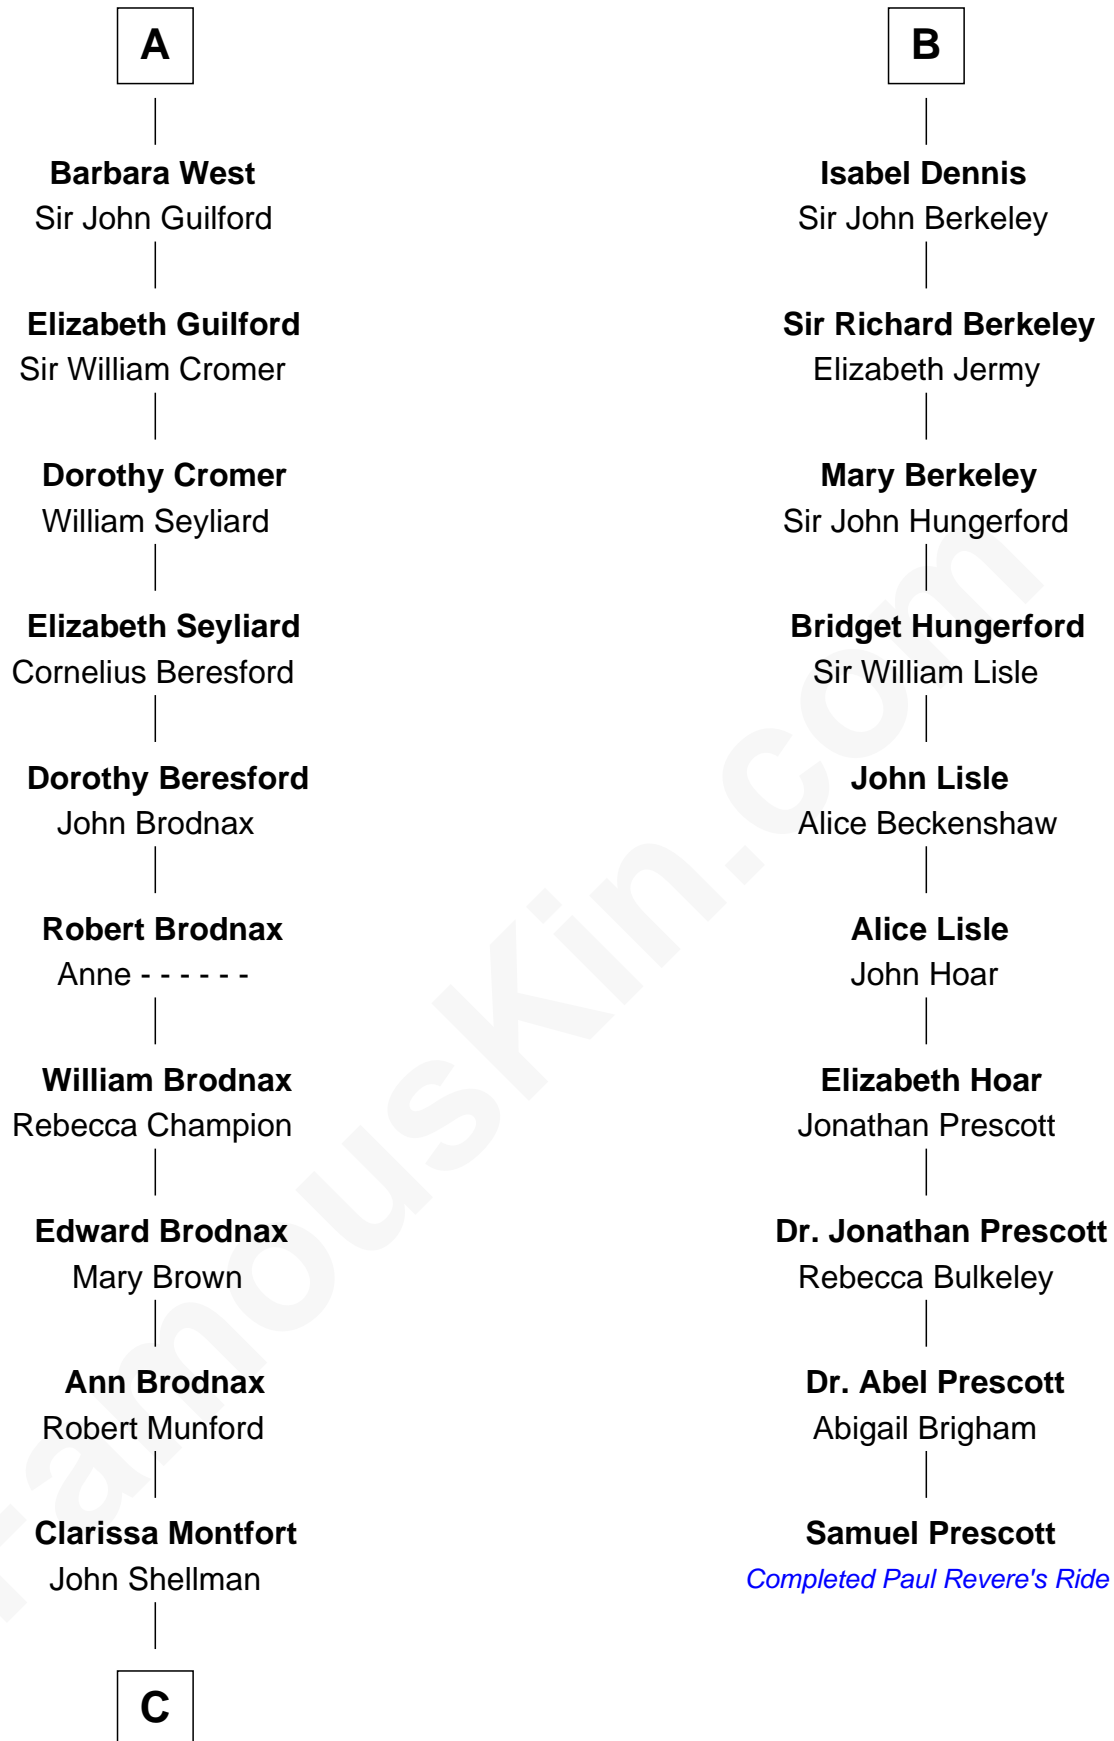

FamousKin.com
Relationship Chart of
George H. W. Bush
41st U.S. President

16th cousin 5 times removed of
Samuel Prescott
Completed Paul Revere's Midnight Ride

William de Braiose

C

—
Susan Montfort Shellman

Samuel Howard Fay

—
Harriet Eleanor Fay

Rev. James Smith Bush

—
Samuel Prescott Bush

Flora Sheldon

—
Prescott Sheldon Bush

Dorothy Wear Walker

—
George H. W. Bush

41st U.S. President

FamousKin.com