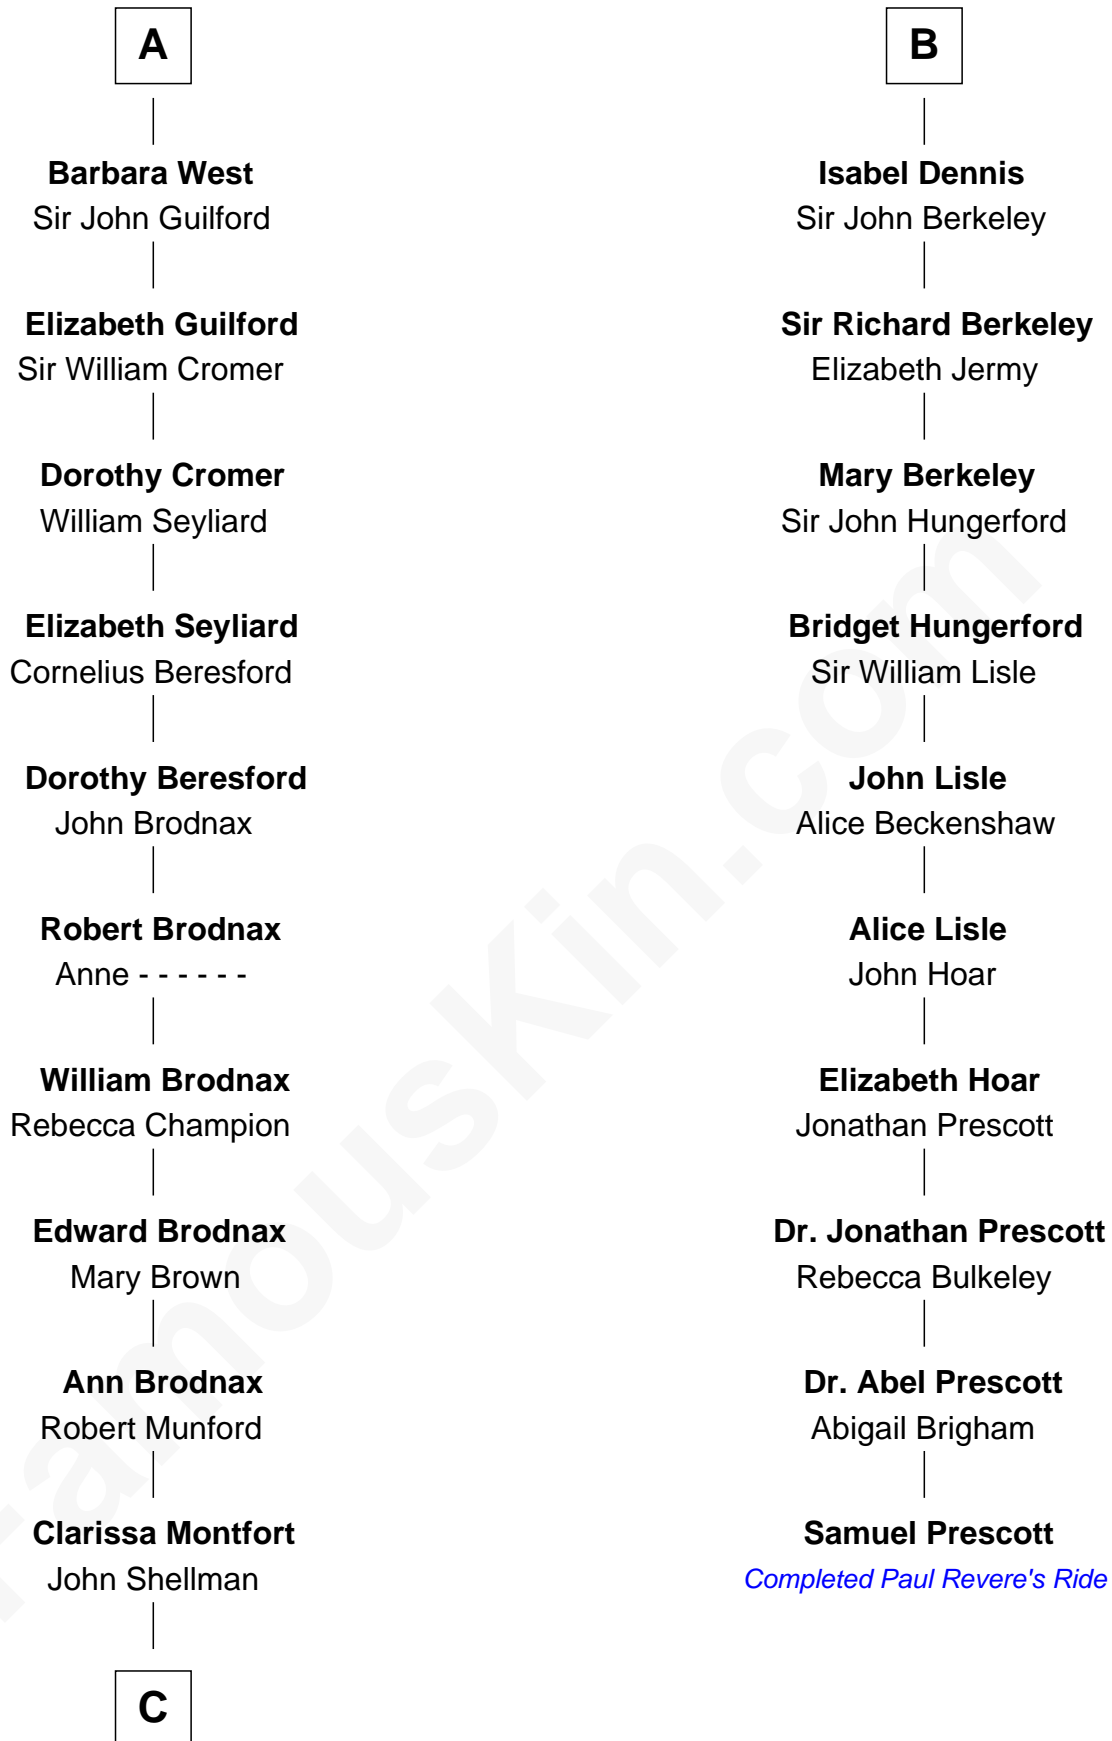

**FamousKin.com**  
**Relationship Chart of**  
**George H. W. Bush**  
*41st U.S. President*

**16th cousin 5 times removed of**  
**Samuel Prescott**  
*Completed Paul Revere's Midnight Ride*

**C**

—  
**Susan Montfort Shellman**

Samuel Howard Fay

—  
**Harriet Eleanor Fay**

Rev. James Smith Bush

—  
**Samuel Prescott Bush**

Flora Sheldon

—  
**Prescott Sheldon Bush**

Dorothy Wear Walker

—  
**George H. W. Bush**

*41st U.S. President*

FamousKin.com