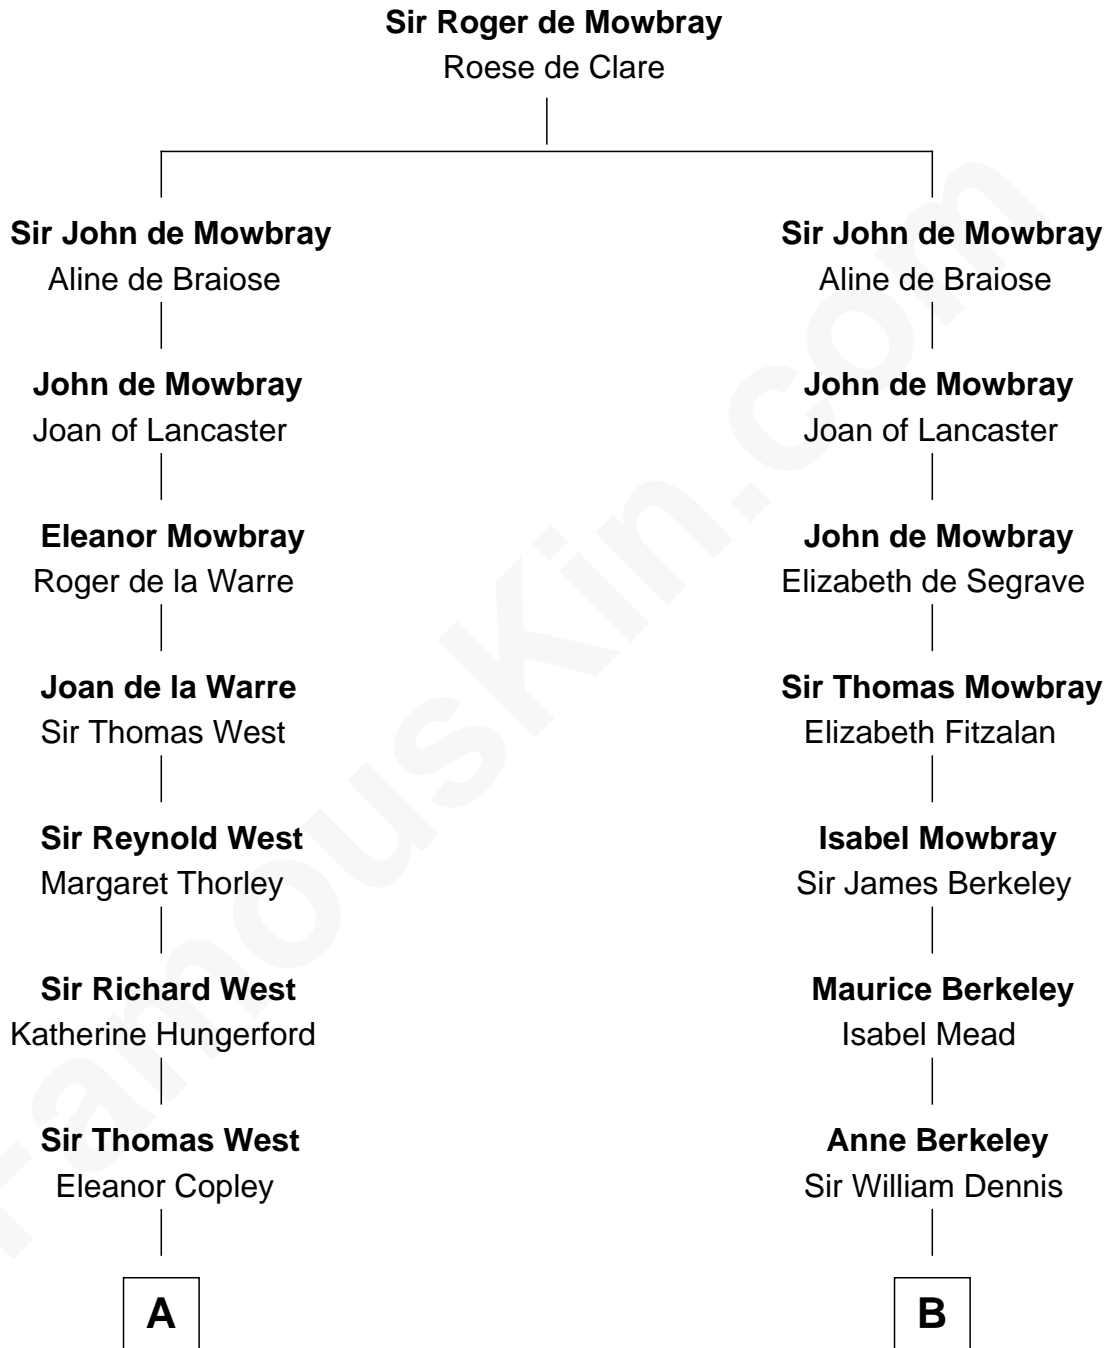

**FamousKin.com**  
**Relationship Chart of**  
**George H. W. Bush**  
*41st U.S. President*

**16th cousin 5 times removed of**  
**Samuel Prescott**  
*Completed Paul Revere's Midnight Ride*

**C**

—  
**Susan Montfort Shellman**

Samuel Howard Fay

—  
**Harriet Eleanor Fay**

Rev. James Smith Bush

—  
**Samuel Prescott Bush**

Flora Sheldon

—  
**Prescott Sheldon Bush**

Dorothy Wear Walker

—  
**George H. W. Bush**

*41st U.S. President*

FamousKin.com