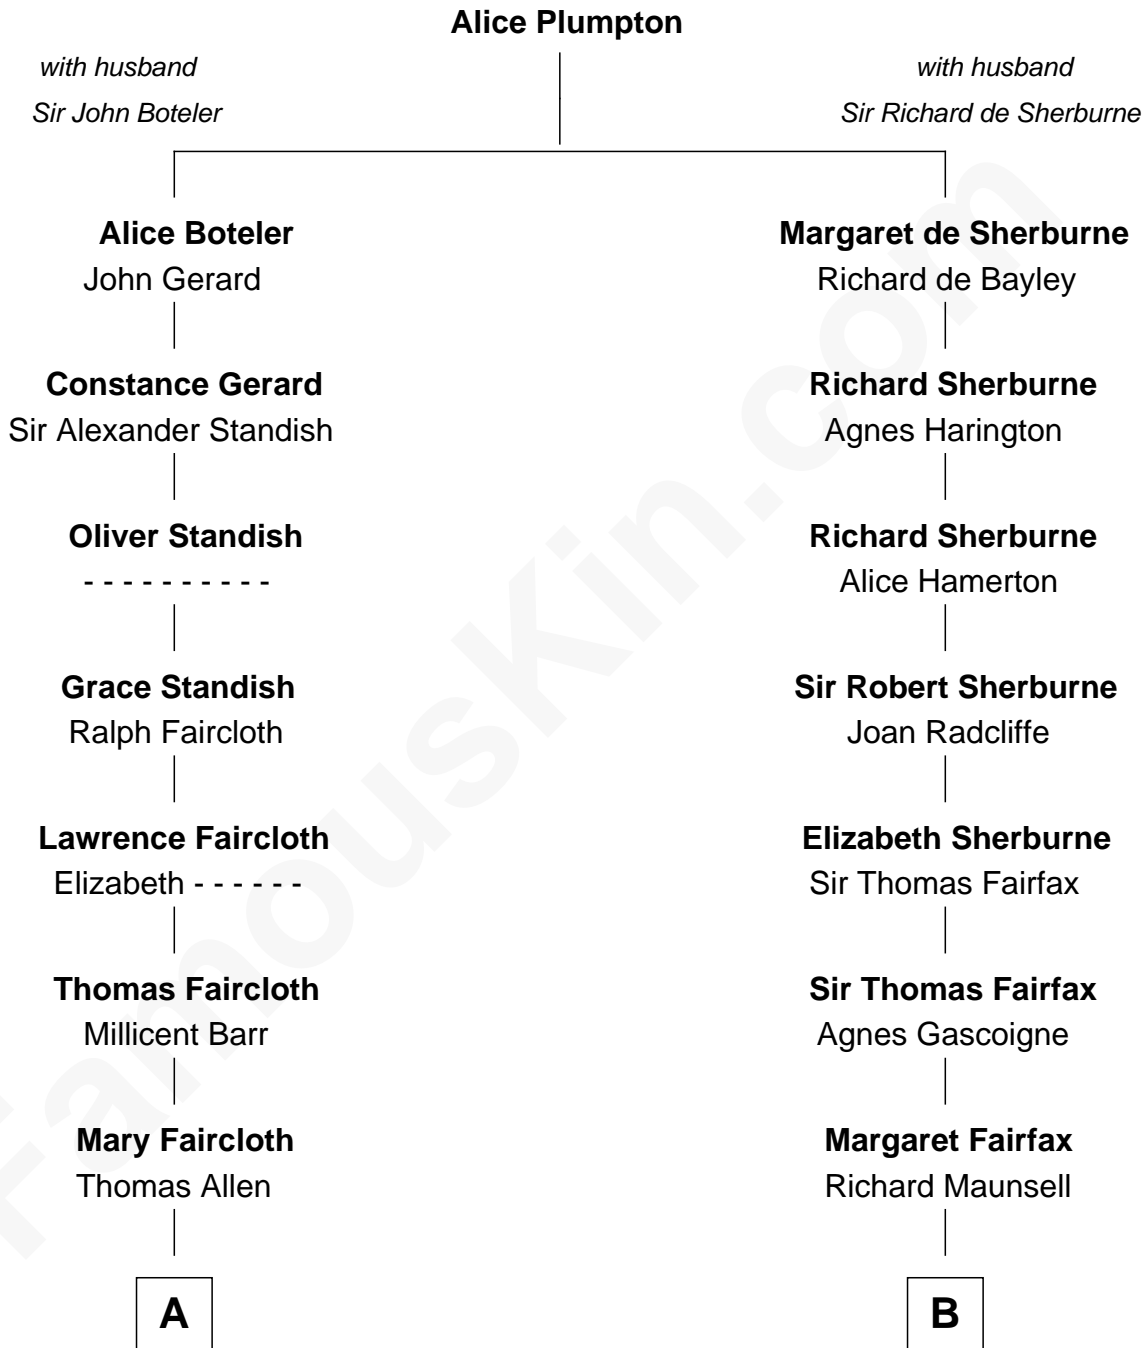

FamousKin.com
Relationship Chart of
George H. W. Bush
41st U.S. President

18th cousin 2 times removed of
Phoebe Waller-Bridge
Theatre, TV and Movie Actress

C

Prescott Sheldon Bush

Dorothy Wear Walker

George H. W. Bush

41st U.S. President

D

Elsie Noëline Waller Ward-Boughton-Leigh

Rev. Horace Fitzhenry Waller-Bridge

Cyprian Chandos Richard Waller Waller-Bridge

Mary Auriol Jill Harvie

Michael Cyprian Waller-Bridge

Teresa Mary Clerke