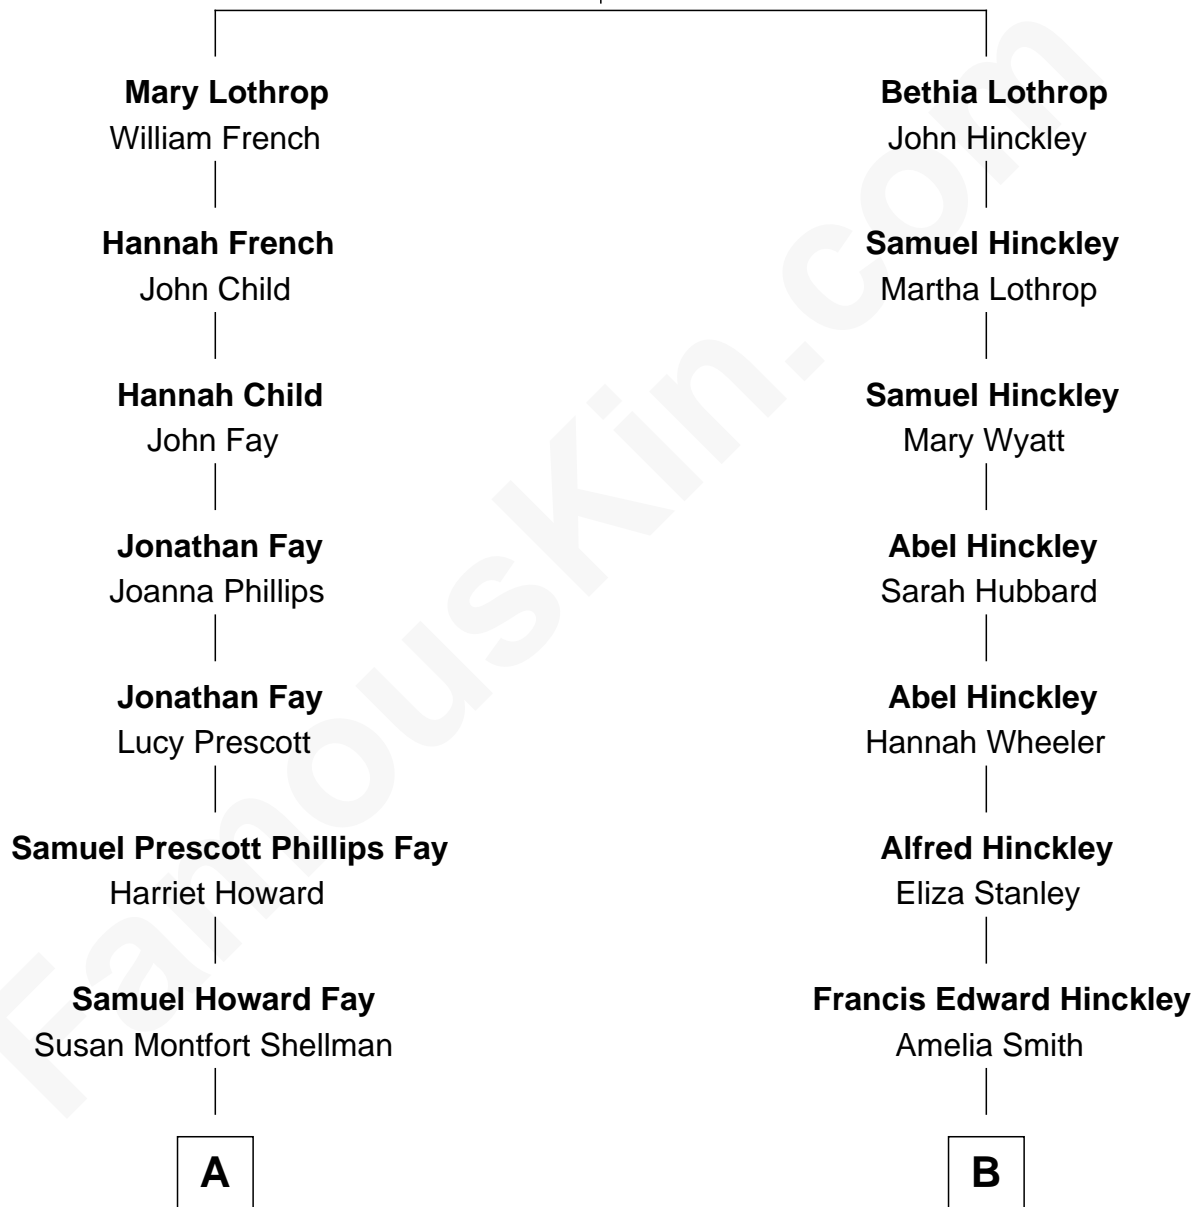

FamousKin.com Relationship Chart of

George H. W. Bush

41st U.S. President

9th cousin 1 time removed of

John Hinckley, Jr.

Shot President Ronald Reagan

Thomas Lothrop

Sarah Learned

A

Harriet Eleanor Fay
Rev. James Smith Bush

Samuel Prescott Bush
Flora Sheldon

Prescott Sheldon Bush
Dorothy Wear Walker

George H. W. Bush
41st U.S. President

B

Percival Porter Hinckley
Katherine Avilla Warnock

John Warnock Hinckley
Jo Ann Moore

John Hinckley, Jr.
Shot President Ronald Reagan

FamousKin.com