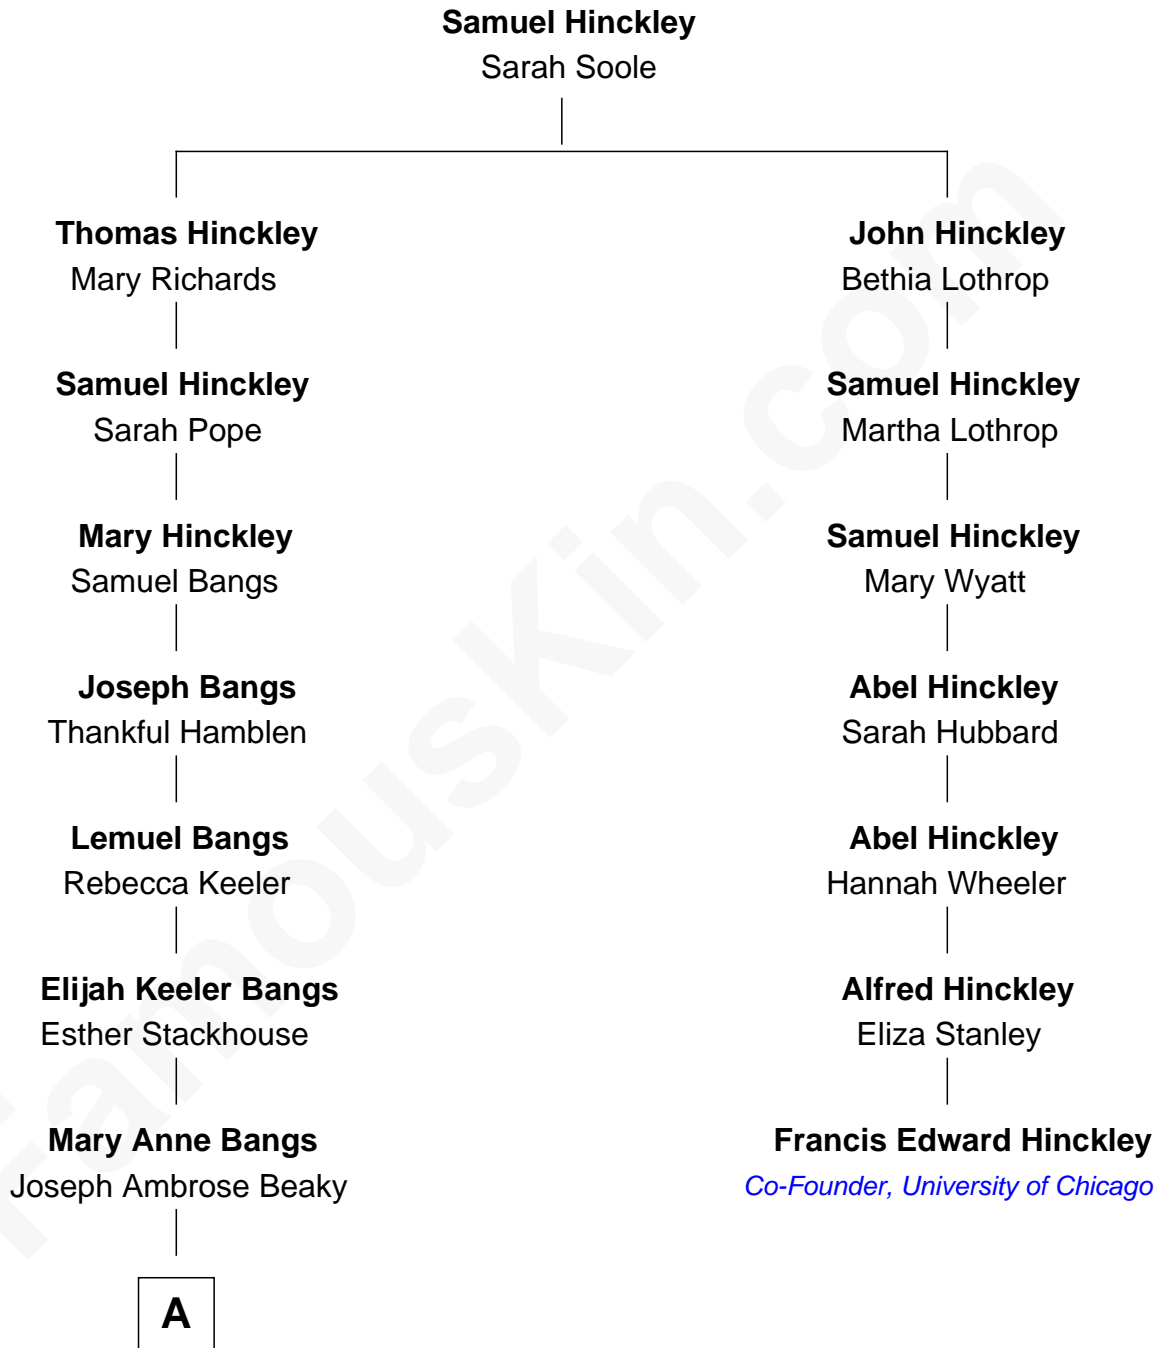

FamousKin.com
Relationship Chart of
George H. W. Bush
41st U.S. President

University of Chicago

6th cousin 4 times removed of
Francis Edward Hinckley
Co-Founder, University of Chicago

A

—
Martha Adela Beaky

David Davis Walker

—
George Herbert Walker

Lucretia Wear

—
Dorothy Wear Walker

Prescott Sheldon Bush

—
George H. W. Bush

41st U.S. President

FamousKin.com