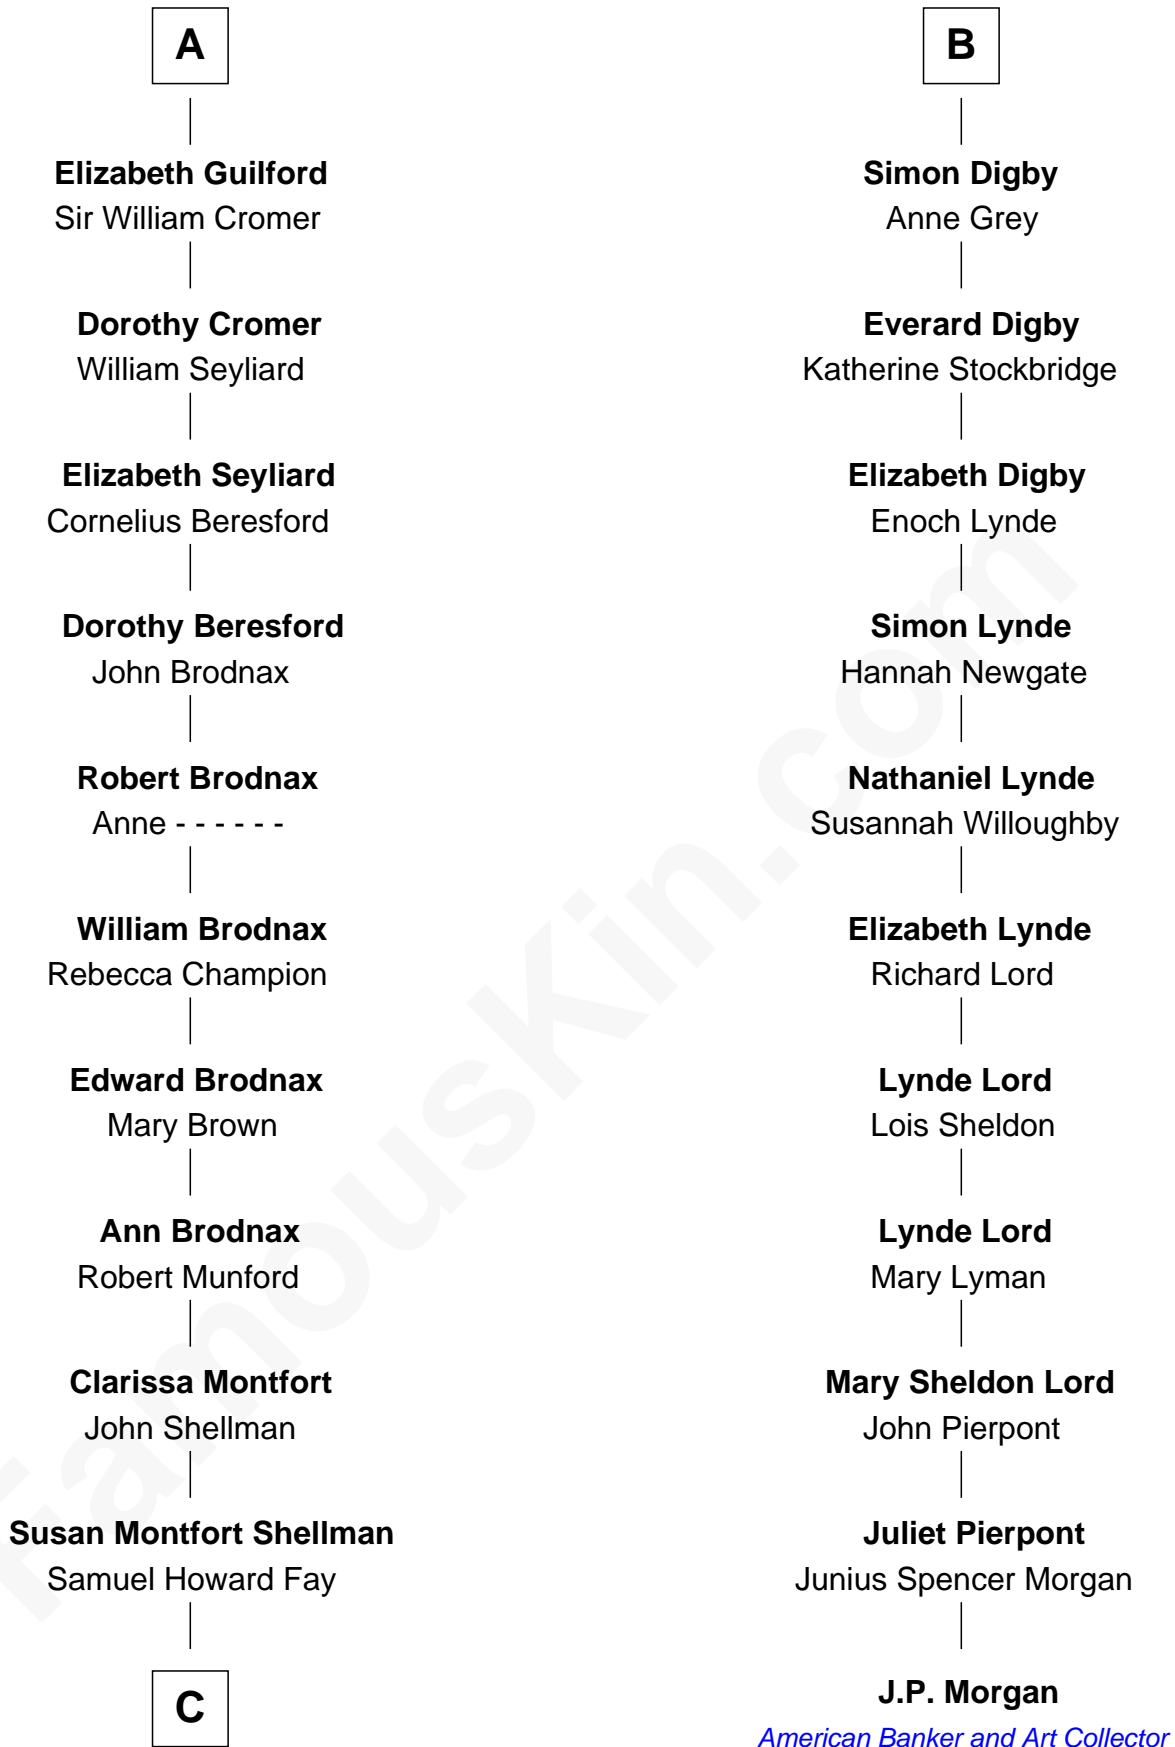

**FamousKin.com**  
**Relationship Chart of**  
**George H. W. Bush**  
*41st U.S. President*

**17th cousin 3 times removed of**  
**J.P. Morgan**  
*American Banker and Art Collector*

**C**

—  
**Harriet Eleanor Fay**  
Rev. James Smith Bush

—  
**Samuel Prescott Bush**  
Flora Sheldon

—  
**Prescott Sheldon Bush**  
Dorothy Wear Walker

—  
**George H. W. Bush**  
*41st U.S. President*

FamousKin.com