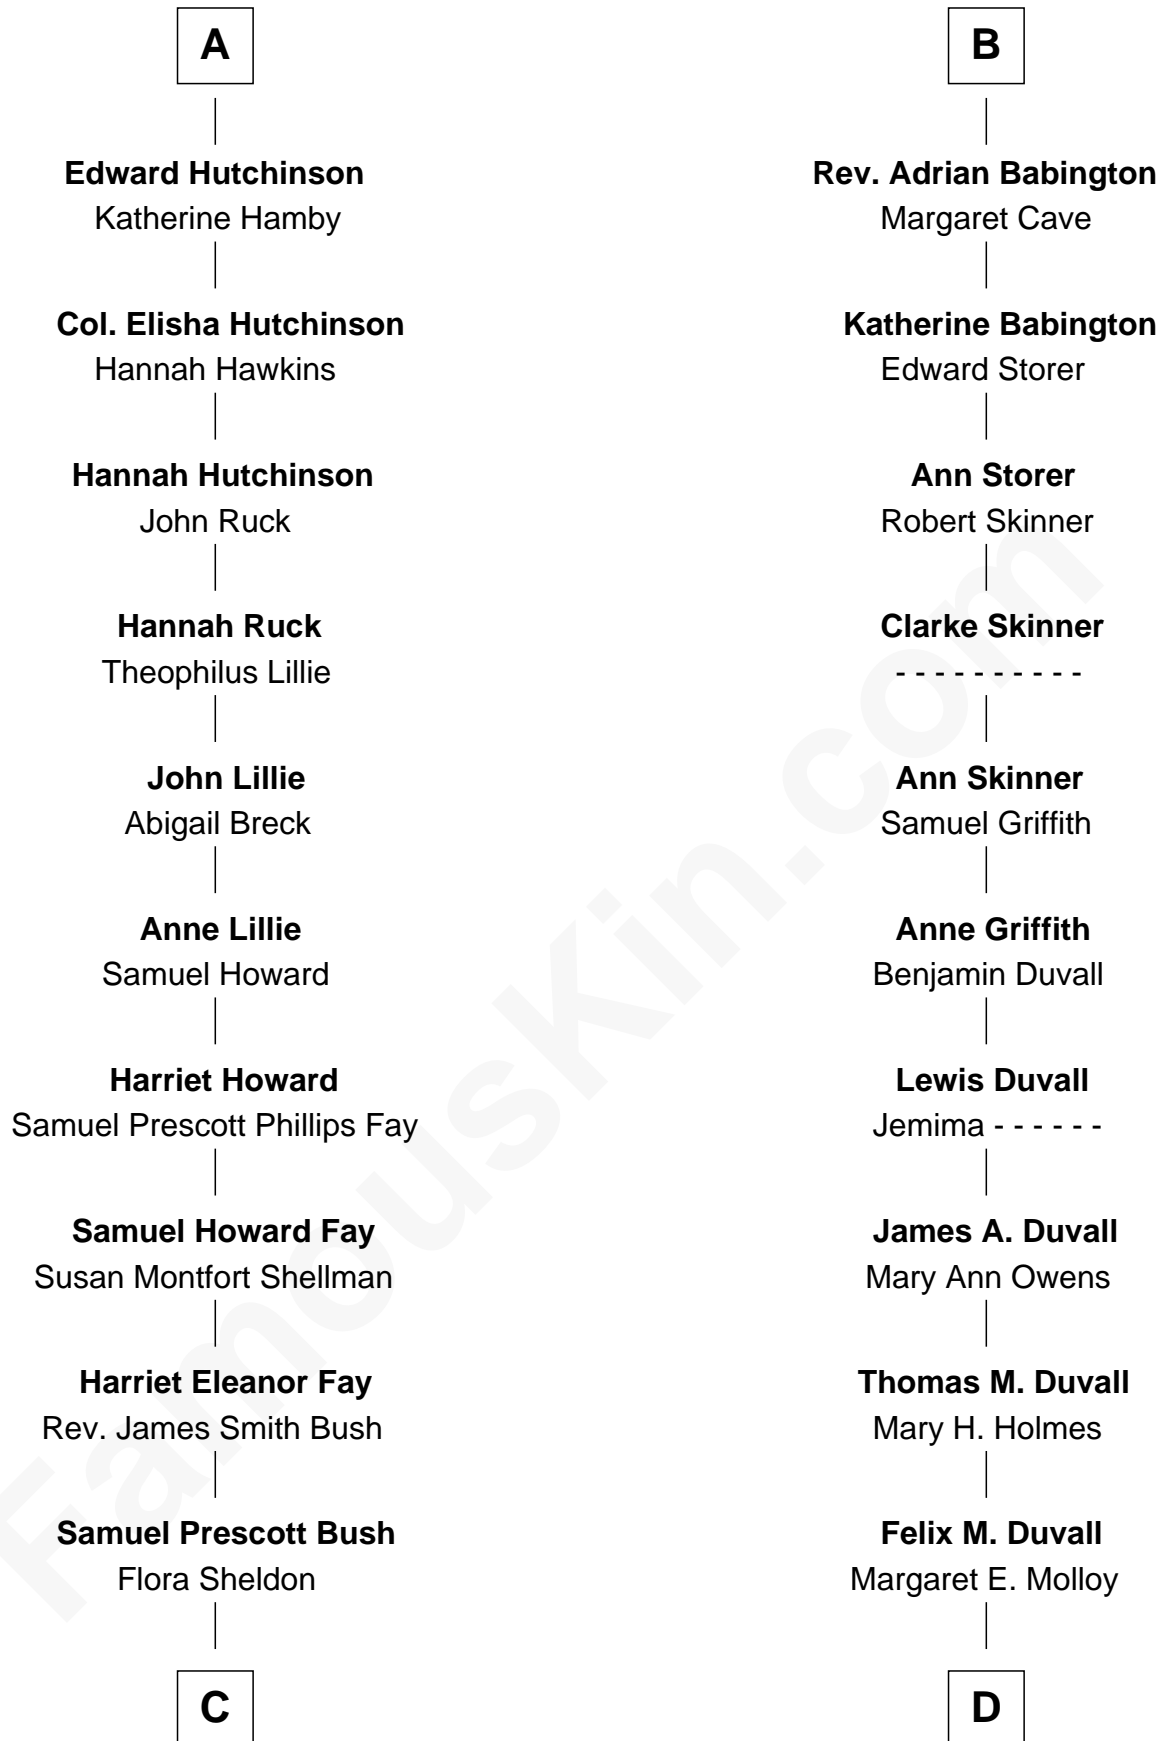

**FamousKin.com**  
**Relationship Chart of**  
**George H. W. Bush**  
*41st U.S. President*

18th cousin 2 times removed of

**John Dye**

*TV and Movie Actor - "Touched by an Angel"*

**Sir Walter Blount**  
 Sancha de Ayala

**Sir Thomas Blount**  
 Margaret de Gresley

**Constance Blount**  
 Sir John Sutton

**Sir Thomas Blount**  
 Agnes Hawley

**Sir John Sutton**  
 Elizabeth Berkeley

**Anne Blount**  
 William Marbury

**Eleanor Sutton**  
 Sir Henry Beaumont

**Robert Marbury**  
 Katherine Williamson

**John Beaumont**  
 Joan Mytton

**William Marbury**  
 Agnes Lenton

**Eleanor Beaumont**  
 Humphrey Babington

**Rev. Francis Marbury**  
 Bridget Dryden

**Thomas Babington**  
 Eleanor Humfrey

**Anne Marbury**  
 William Hutchinson

**Humphrey Babington**  
 Margaret Cave

**A**

**B**

**C**

**Prescott Sheldon Bush**

Dorothy Wear Walker

**George H. W. Bush**