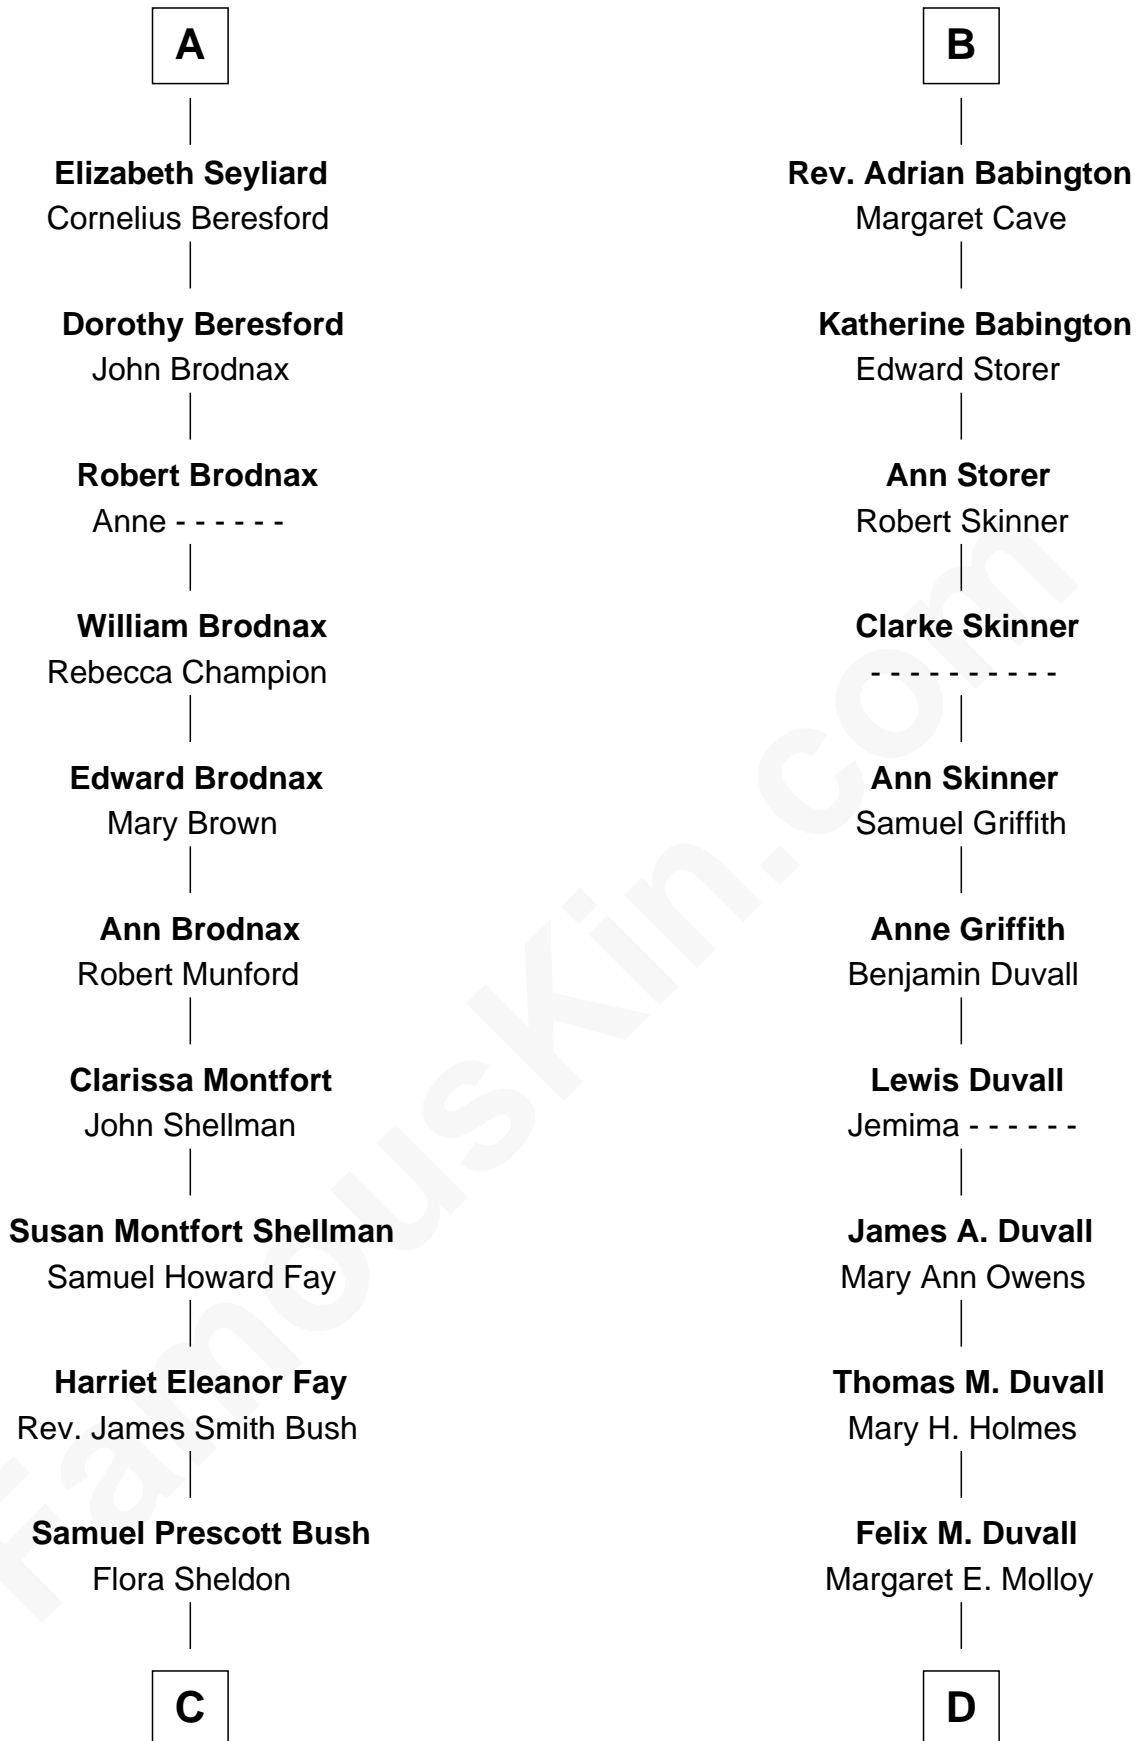

FamousKin.com
Relationship Chart of
George H. W. Bush
41st U.S. President

18th cousin 2 times removed of

John Dye

TV and Movie Actor - "Touched by an Angel"

Sir John de Beaumont
 Katherine de Everingham

Elizabeth Beaumont
 Sir William Botreaux

Sir Henry de Beaumont
 Elizabeth Willoughby

Margaret Botreaux
 Sir Robert Hungerford

Sir Henry Beaumont
 Joan Heronville

Katherine Hungerford
 Sir Richard West

Sir Henry Beaumont
 Eleanor Sutton

Sir Thomas West
 Eleanor Copley

John Beaumont
 Joan Mytton

Barbara West
 Sir John Guilford

Eleanor Beaumont
 Humphrey Babington

Elizabeth Guilford
 Sir William Cromer

Thomas Babington
 Eleanor Humfrey

Dorothy Cromer
 William Seyliard

Humphrey Babington
 Margaret Cave

A

B

C

Prescott Sheldon Bush

Dorothy Wear Walker

George H. W. Bush

41st U.S. President

D