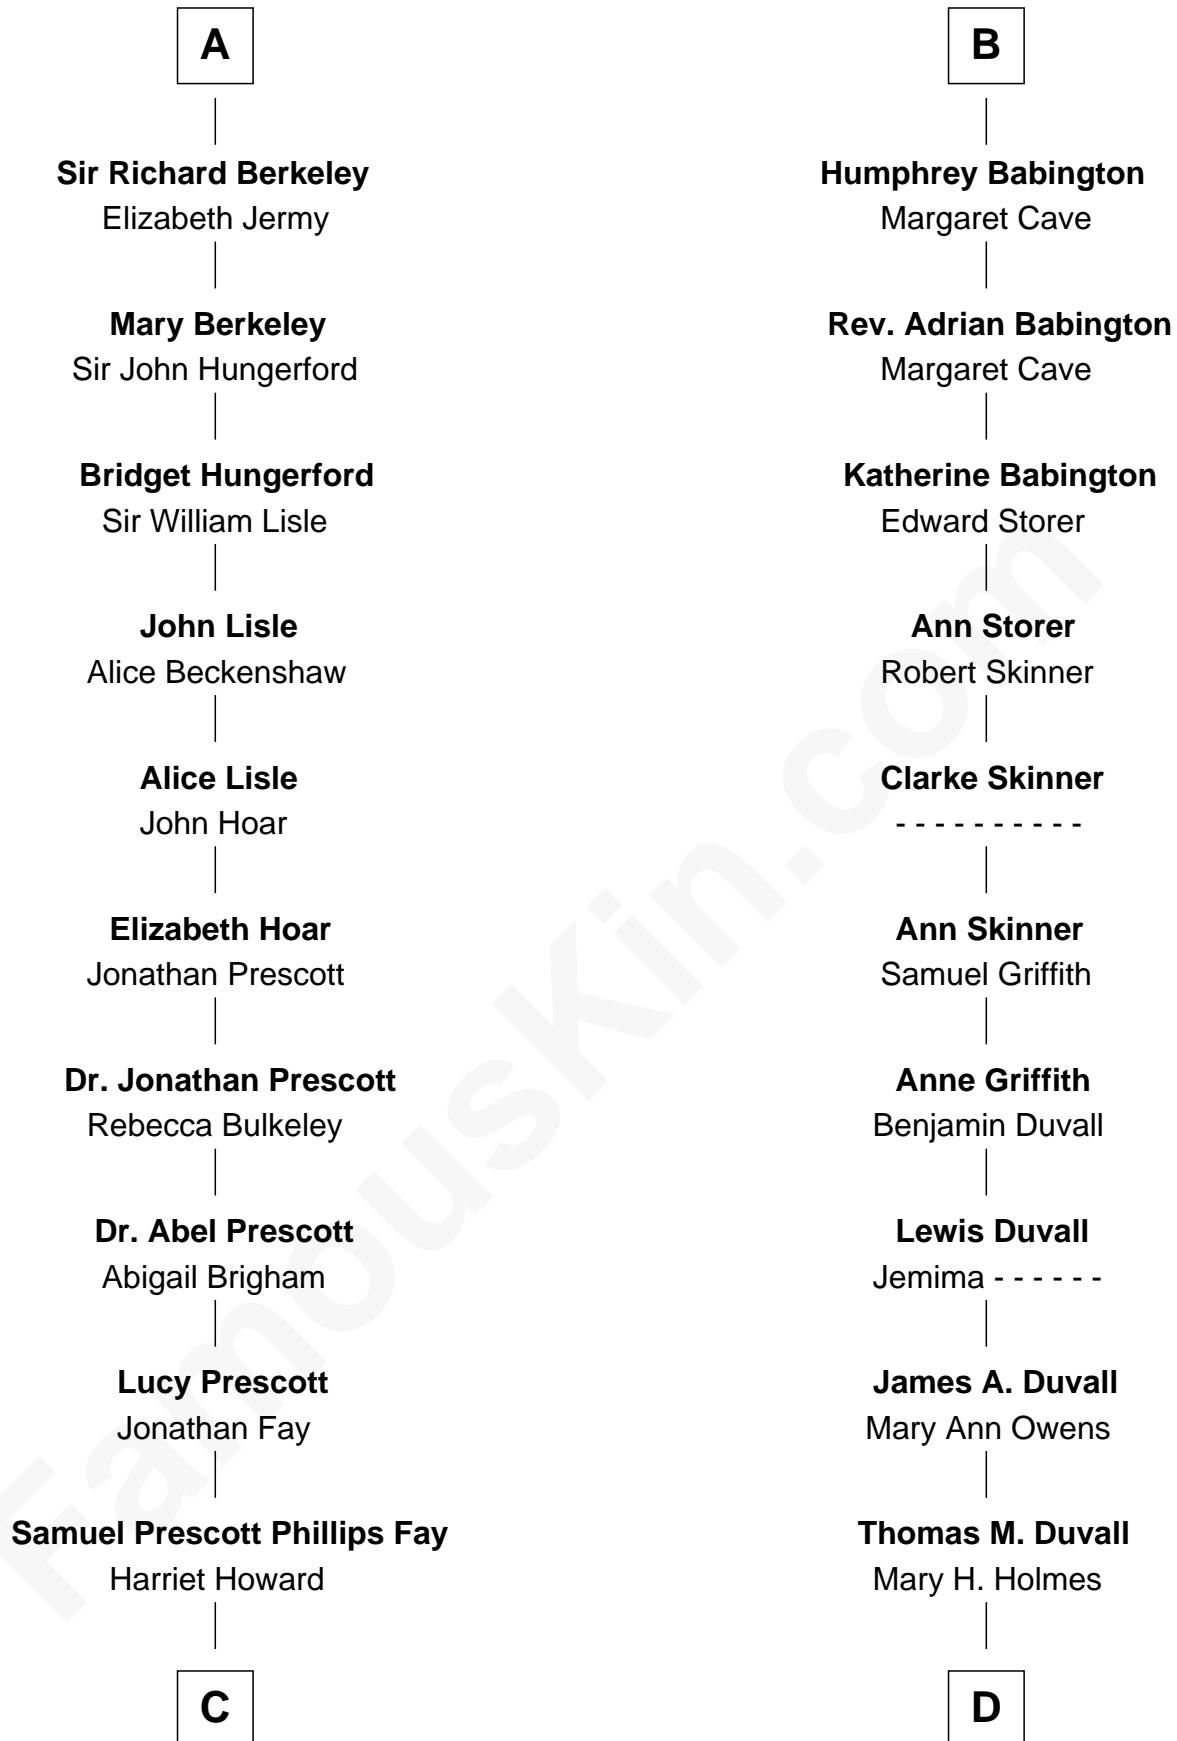

FamousKin.com Relationship Chart of

George H. W. Bush

41st U.S. President

21st cousin of

John Dye

TV and Movie Actor - "Touched by an Angel"

Sir Maurice de Berkeley

Eve la Zouche

Katherine de Clyvedon

Sir John Berkeley

Elizabeth Betteshorne

Elizabeth Berkeley

Sir John Sutton

Eleanor Sutton

Sir Henry Beaumont

John Beaumont

Joan Mytton

Eleanor Beaumont

Humphrey Babington

Thomas Babington

Eleanor Humfrey

B

C

Samuel Howard Fay
Susan Montfort Shellman

Harriet Eleanor Fay
Rev. James Smith Bush

Samuel Prescott Bush
Flora Sheldon

Prescott Sheldon Bush
Dorothy Wear Walker

George H. W. Bush
41st U.S. President

D

Felix M. Duvall
Margaret E. Molloy

Robert Louis Duvall
Edith Clara Tippet