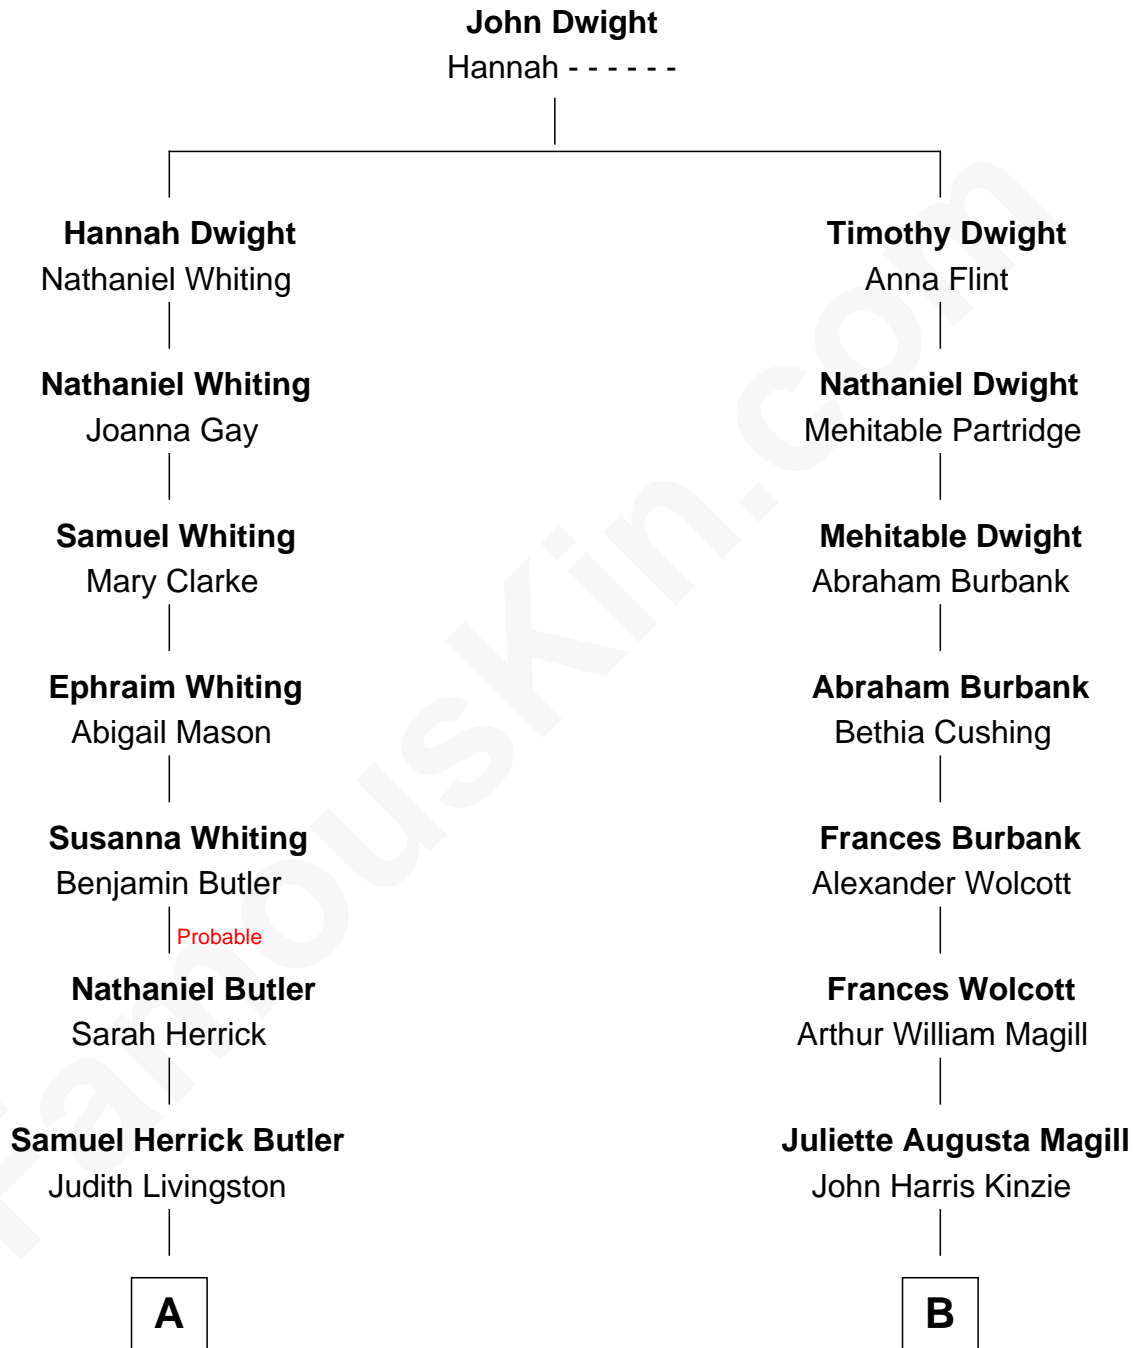

FamousKin.com Relationship Chart of

George H. W. Bush

41st U.S. President

8th cousin 3 times removed of

Juliette Gordon Low

Founder of the Girl Scouts

A

Cortland Philip Livingston Butler

Elizabeth Slade Pierce

Mary Elizabeth Butler

Robert Emmet Sheldon

Flora Sheldon

Samuel Prescott Bush

Prescott Sheldon Bush

Dorothy Wear Walker

George H. W. Bush

41st U.S. President

B

Eleanor Lytle Kinzie

William Washington Gordon

Juliette Gordon Low

Founder of the Girl Scouts