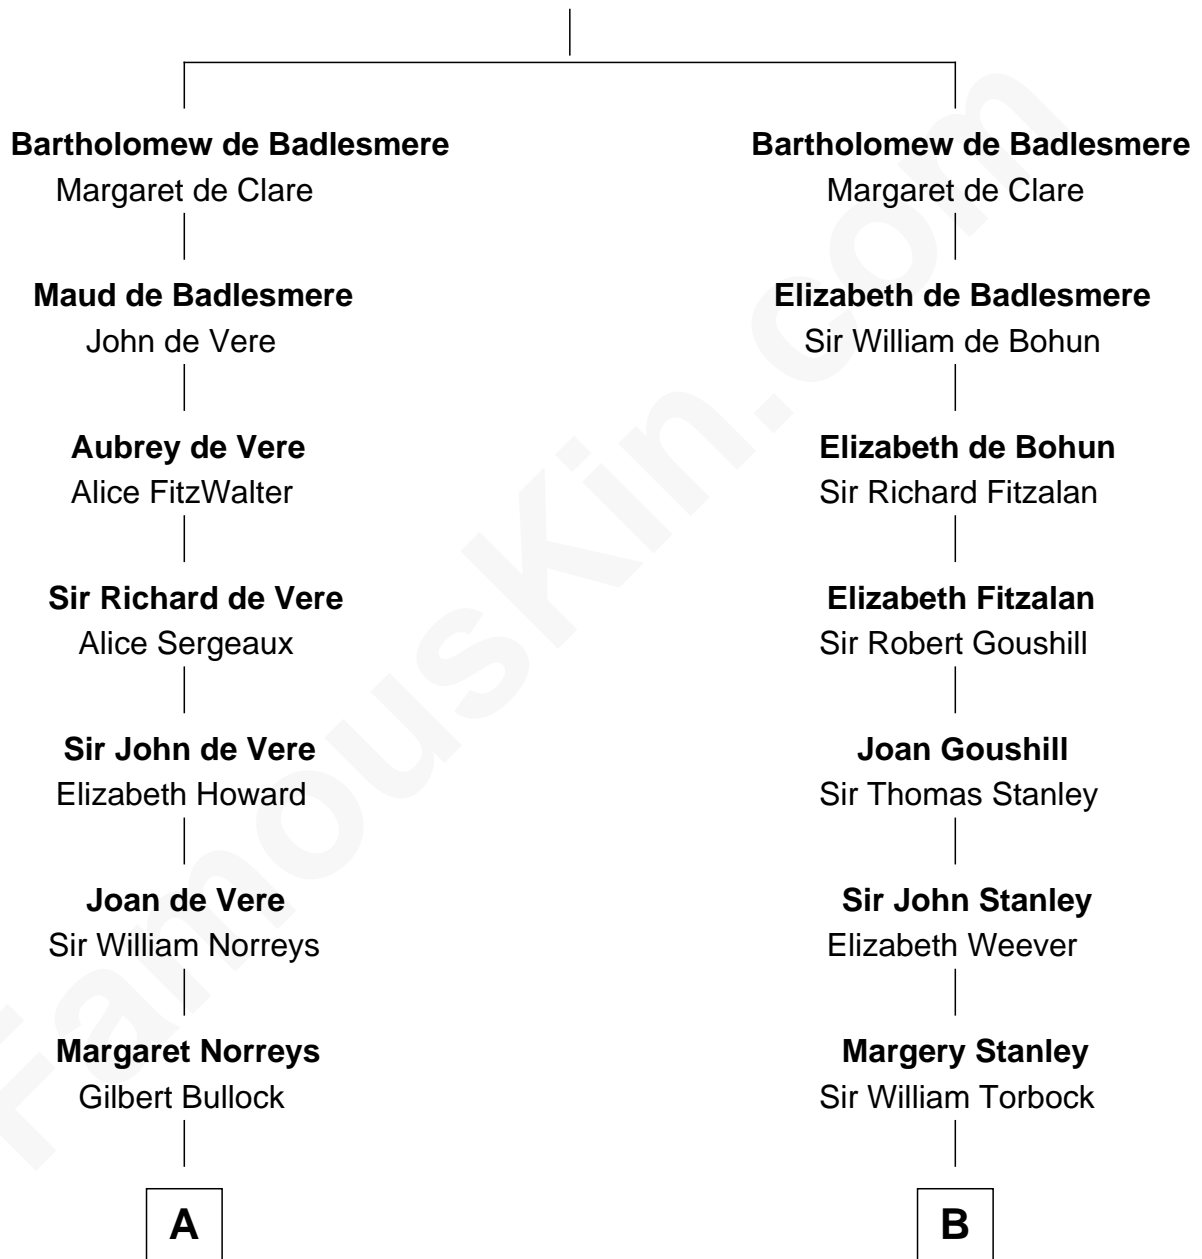

FamousKin.com
Relationship Chart of
George H. W. Bush
41st U.S. President

19th cousin 2 times removed of
Juliette Gordon Low
Founder of the Girl Scouts

Gunselm de Badlesmere

C

Samuel Howard Fay
Susan Montfort Shellman

Harriet Eleanor Fay
Rev. James Smith Bush

Samuel Prescott Bush
Flora Sheldon

Prescott Sheldon Bush
Dorothy Wear Walker

George H. W. Bush
41st U.S. President

D

Juliette Augusta Magill
John Harris Kinzie

Eleanor Lytle Kinzie
William Washington Gordon

Juliette Gordon Low
Founder of the Girl Scouts