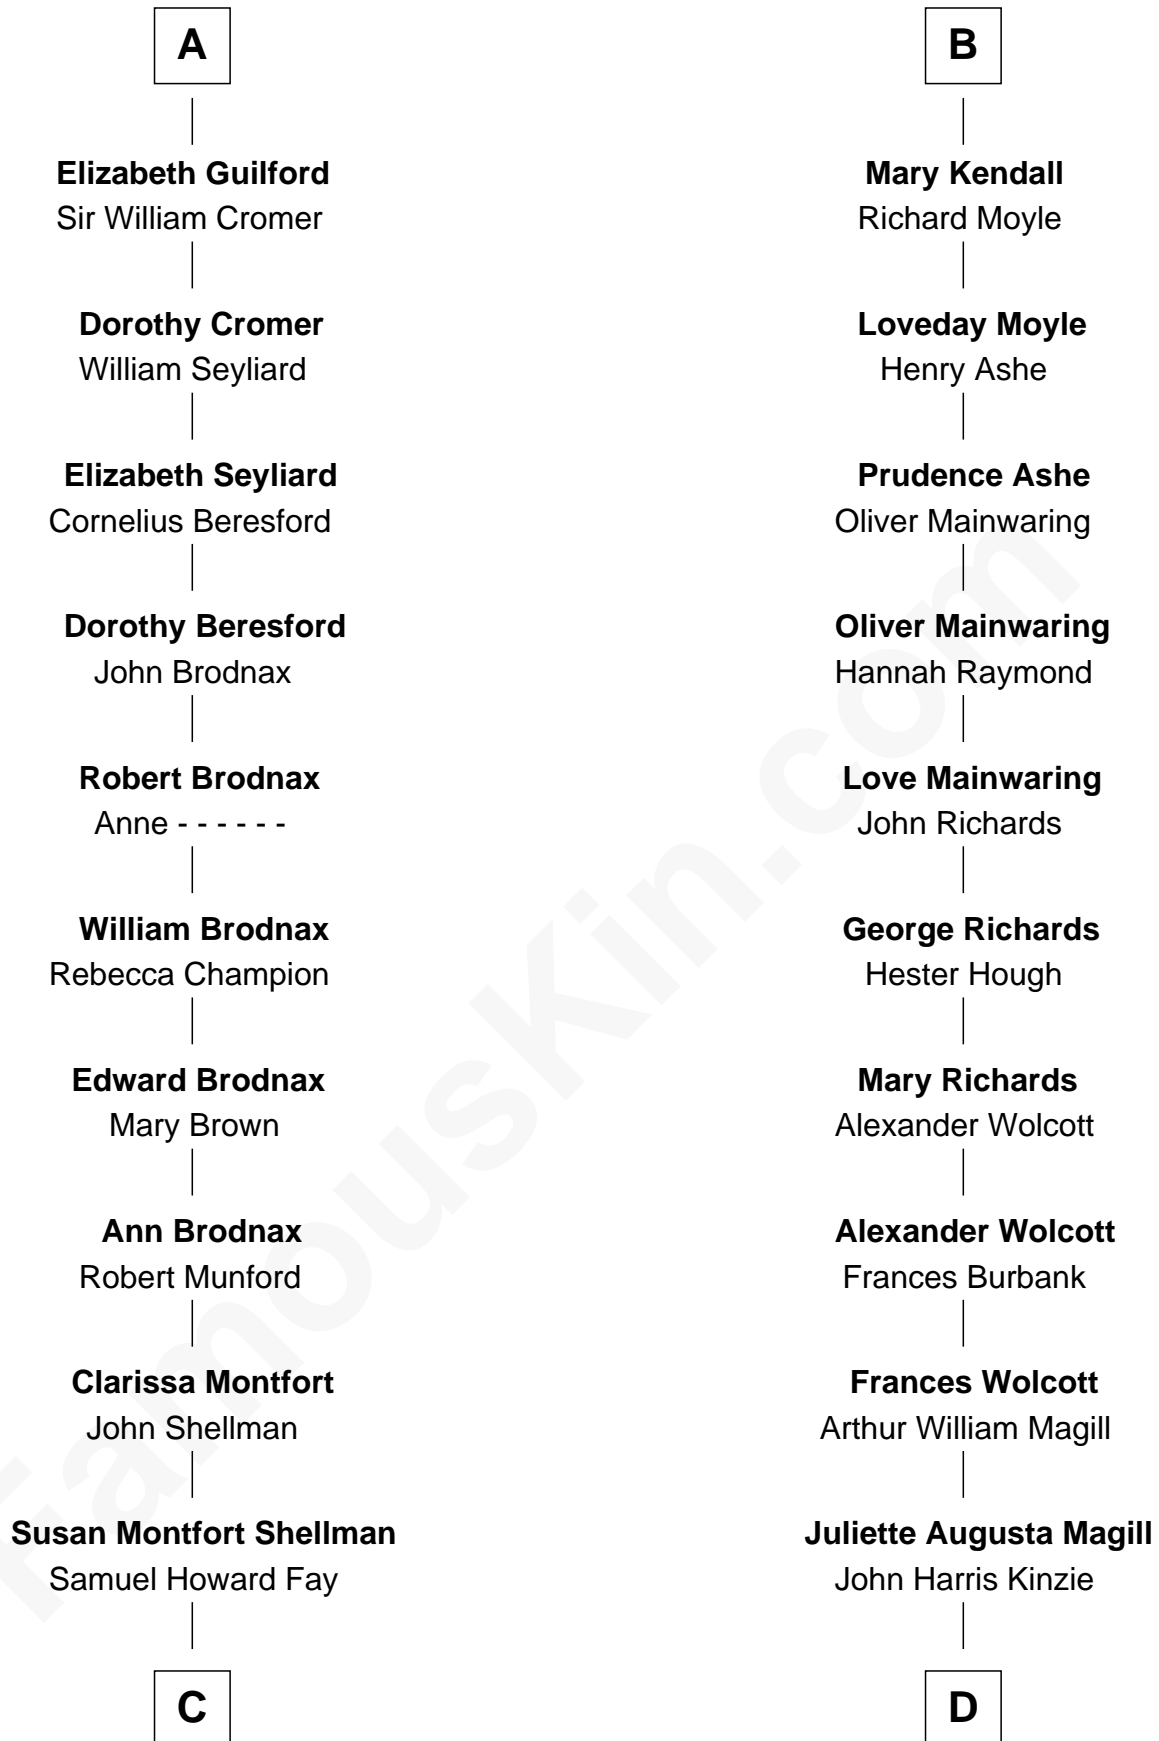

FamousKin.com
Relationship Chart of
George H. W. Bush
41st U.S. President

18th cousin 2 times removed of
Juliette Gordon Low
Founder of the Girl Scouts

C

Harriet Eleanor Fay
Rev. James Smith Bush

Samuel Prescott Bush
Flora Sheldon

Prescott Sheldon Bush
Dorothy Wear Walker

George H. W. Bush
41st U.S. President

D

Eleanor Lytle Kinzie
William Washington Gordon

Juliette Gordon Low
Founder of the Girl Scouts