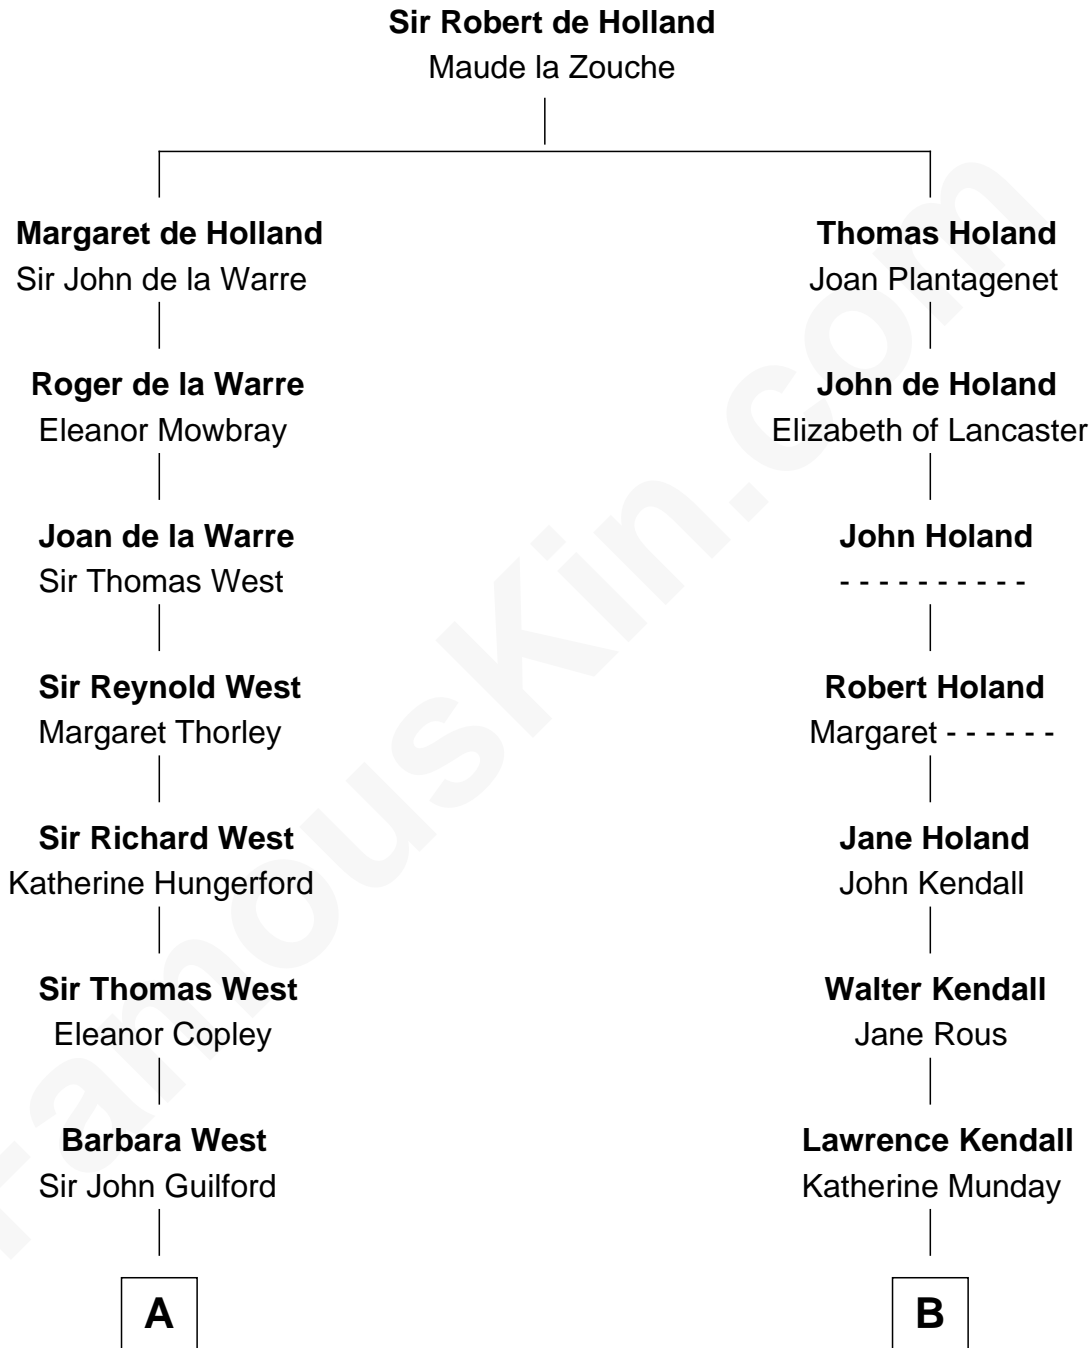

FamousKin.com
Relationship Chart of
George H. W. Bush
41st U.S. President

18th cousin 2 times removed of
Juliette Gordon Low
Founder of the Girl Scouts

C

Harriet Eleanor Fay
Rev. James Smith Bush

Samuel Prescott Bush
Flora Sheldon

Prescott Sheldon Bush
Dorothy Wear Walker

George H. W. Bush
41st U.S. President

D

Eleanor Lytle Kinzie
William Washington Gordon

Juliette Gordon Low
Founder of the Girl Scouts