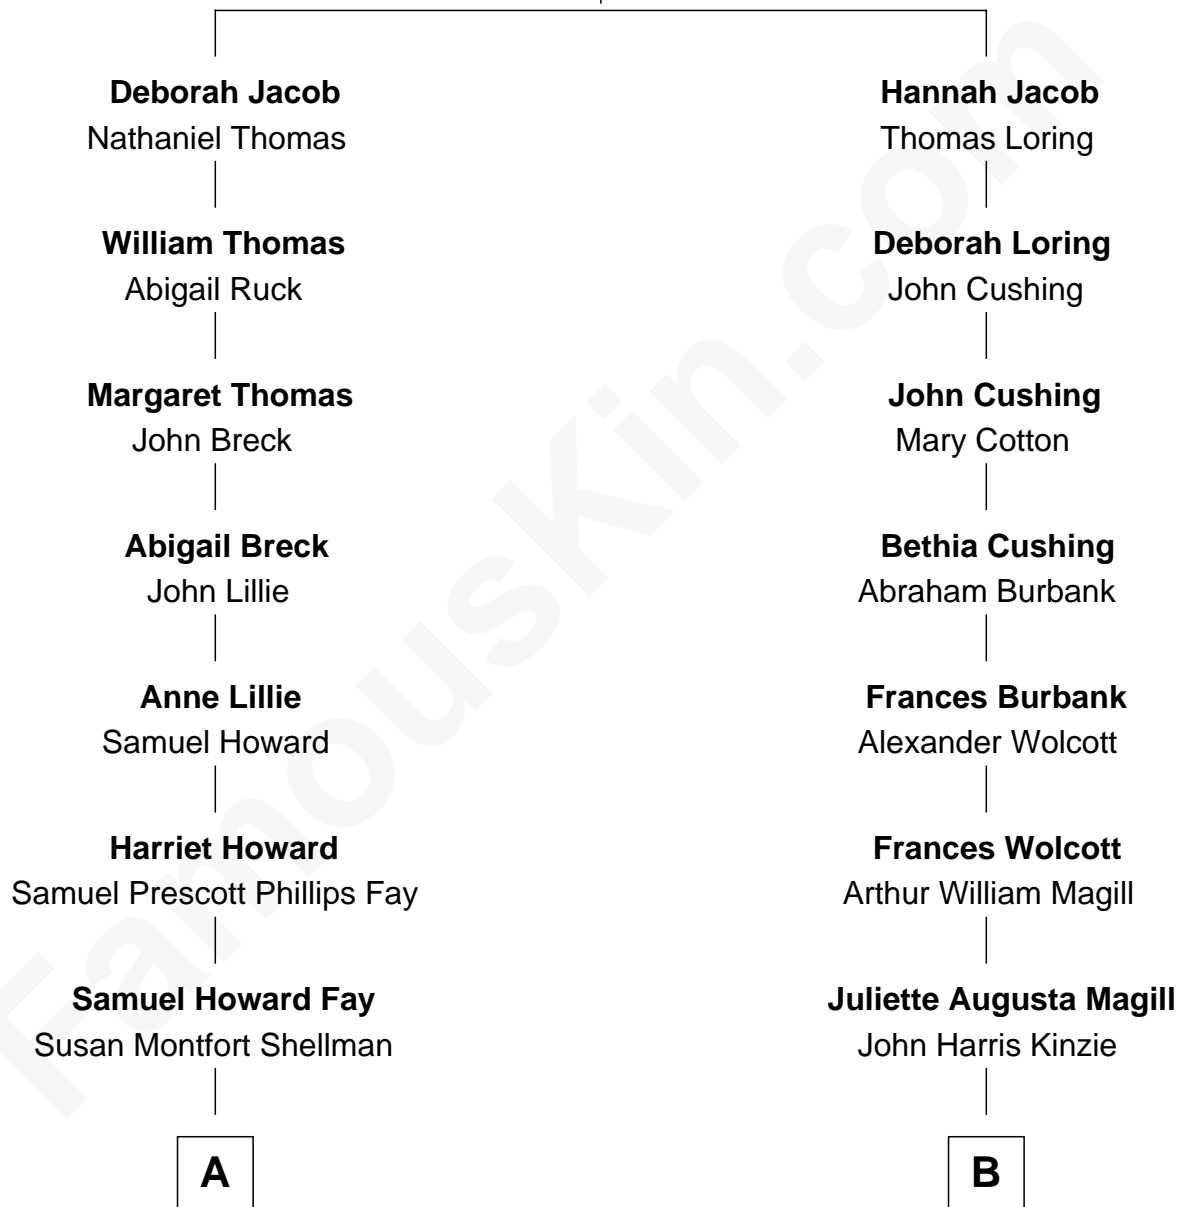

FamousKin.com Relationship Chart of

George H. W. Bush

41st U.S. President

8th cousin 2 times removed of

Juliette Gordon Low

Founder of the Girl Scouts

Nicholas Jacob

Mary Gilman

A

Harriet Eleanor Fay
Rev. James Smith Bush

Samuel Prescott Bush
Flora Sheldon

Prescott Sheldon Bush
Dorothy Wear Walker

George H. W. Bush
41st U.S. President

B

Eleanor Lytle Kinzie
William Washington Gordon