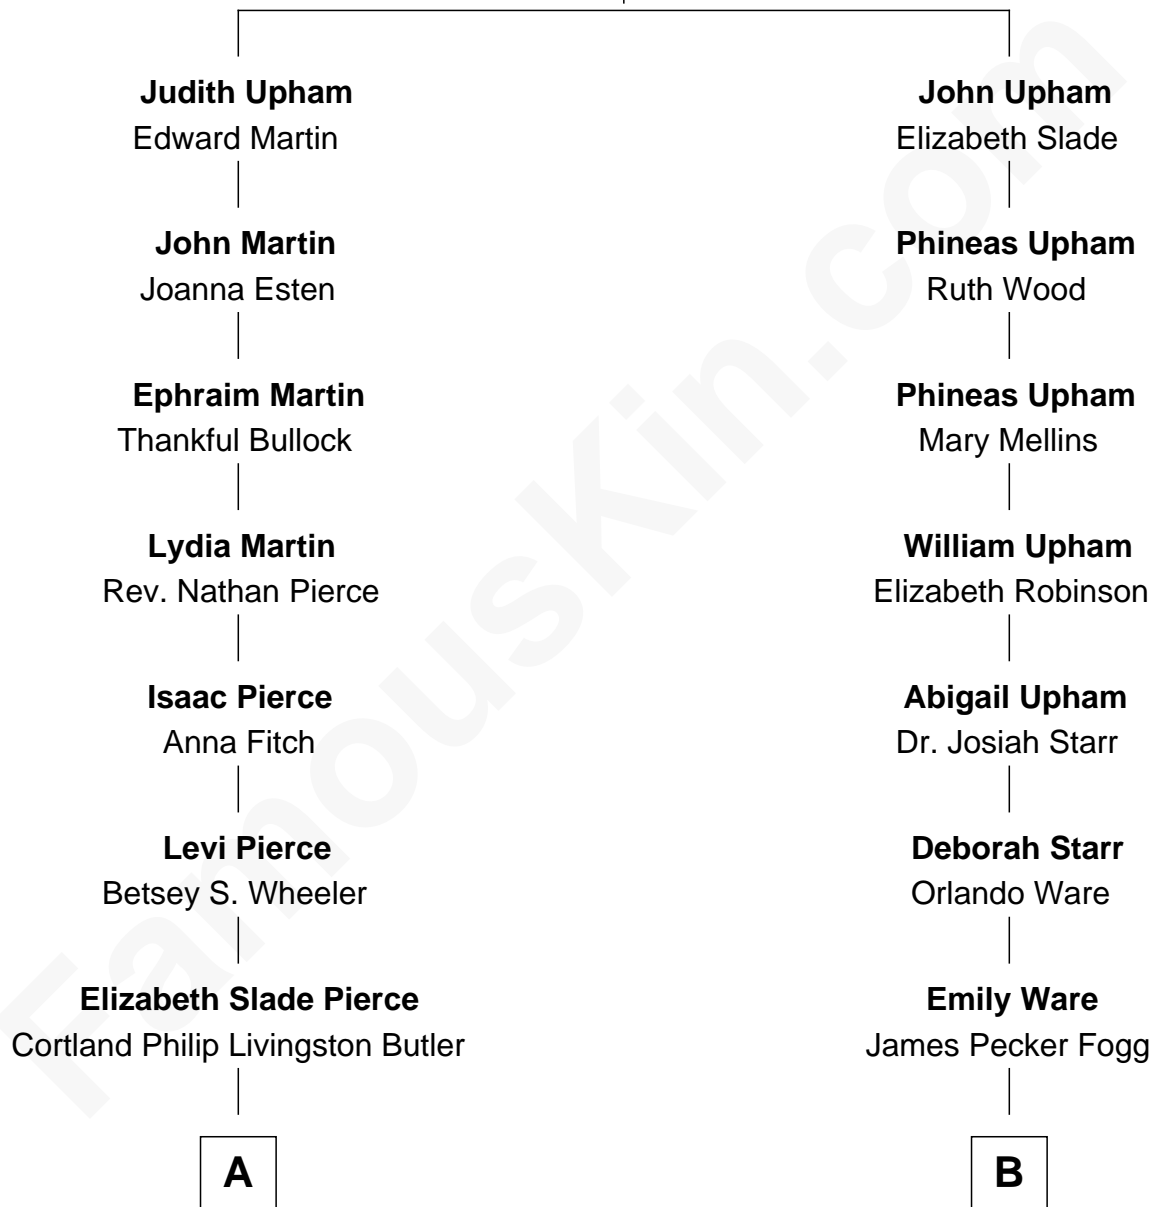

FamousKin.com Relationship Chart of

George H. W. Bush

41st U.S. President

9th cousin 1 time removed of

Margaret Mead

Cultural Anthropologist

Richard Upham

Maria - - - - -

A

Mary Elizabeth Butler
Robert Emmet Sheldon

Flora Sheldon
Samuel Prescott Bush

Prescott Sheldon Bush
Dorothy Wear Walker

George H. W. Bush
41st U.S. President

B

James Leland Fogg
Elizabeth Bogart Lockwood

Emily Fogg
Edward Sherwood Mead