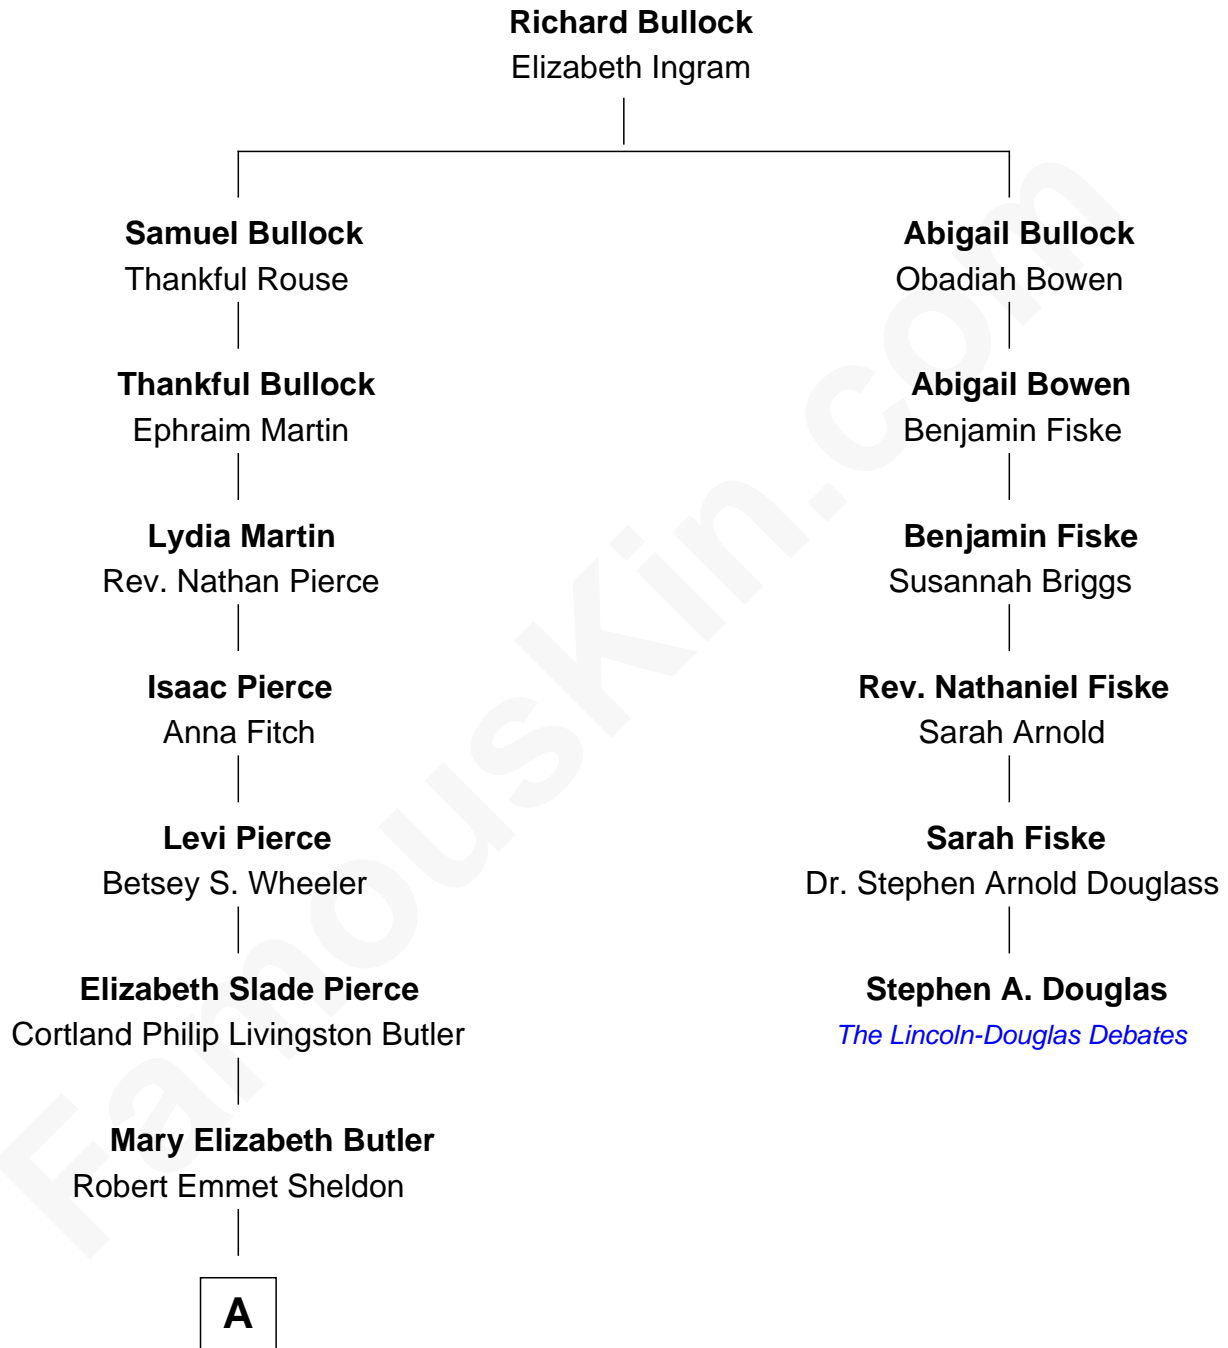

FamousKin.com Relationship Chart of

George H. W. Bush

41st U.S. President

5th cousin 4 times removed of

Stephen A. Douglas

Participated in Lincoln-Douglas Debates

A

—
Flora Sheldon
Samuel Prescott Bush

—
Prescott Sheldon Bush
Dorothy Wear Walker

—
George H. W. Bush
41st U.S. President

FamousKin.com