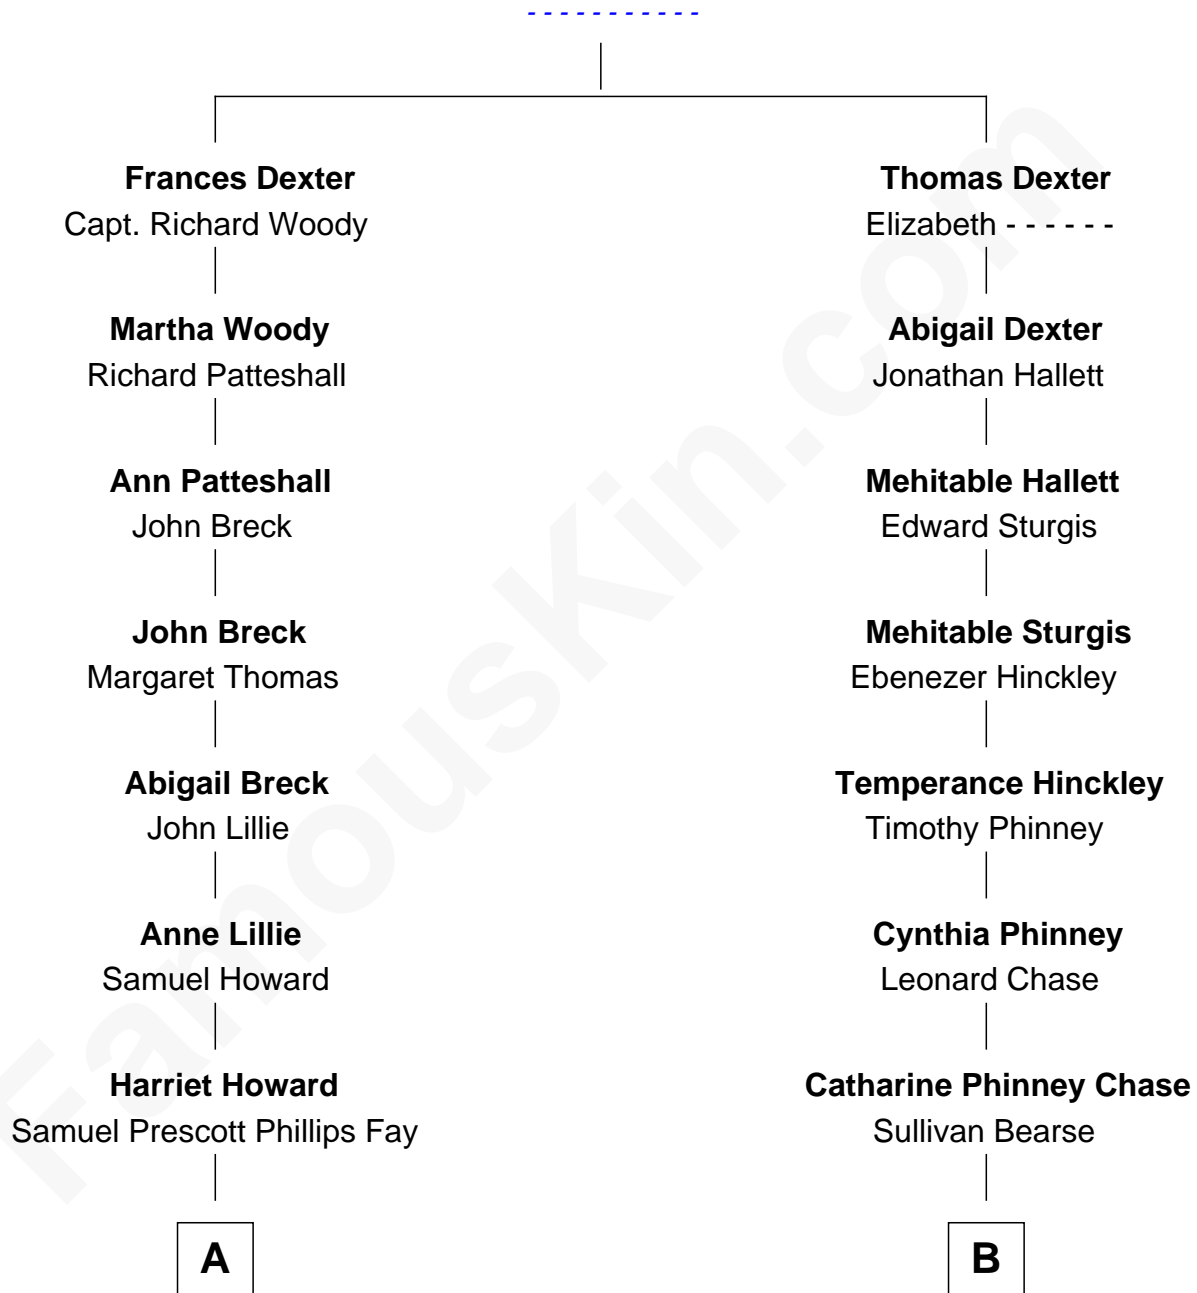

# FamousKin.com Relationship Chart of

**George H. W. Bush**

41st U.S. President

11th cousin of

**Sonny Dove**

NYC Basketball Hall of Fame

**Thomas Dexter**

**A**

**Samuel Howard Fay**  
Susan Montfort Shellman

**Harriet Eleanor Fay**  
Rev. James Smith Bush

**Samuel Prescott Bush**  
Flora Sheldon

**Prescott Sheldon Bush**  
Dorothy Wear Walker

**George H. W. Bush**  
*41st U.S. President*

**B**

**Nathaniel D. S. Bearse**  
Olive Gould Pells

**Christine Nelson Bearse**  
Irving Westley Coombs Oakley

**Emma Genevieve Oakley**  
Ferdinand Wilson Mills

**Adeline Beus Mills**  
Lloyd Leslie Dove

**Sonny Dove**  
*NBA Small Forward*