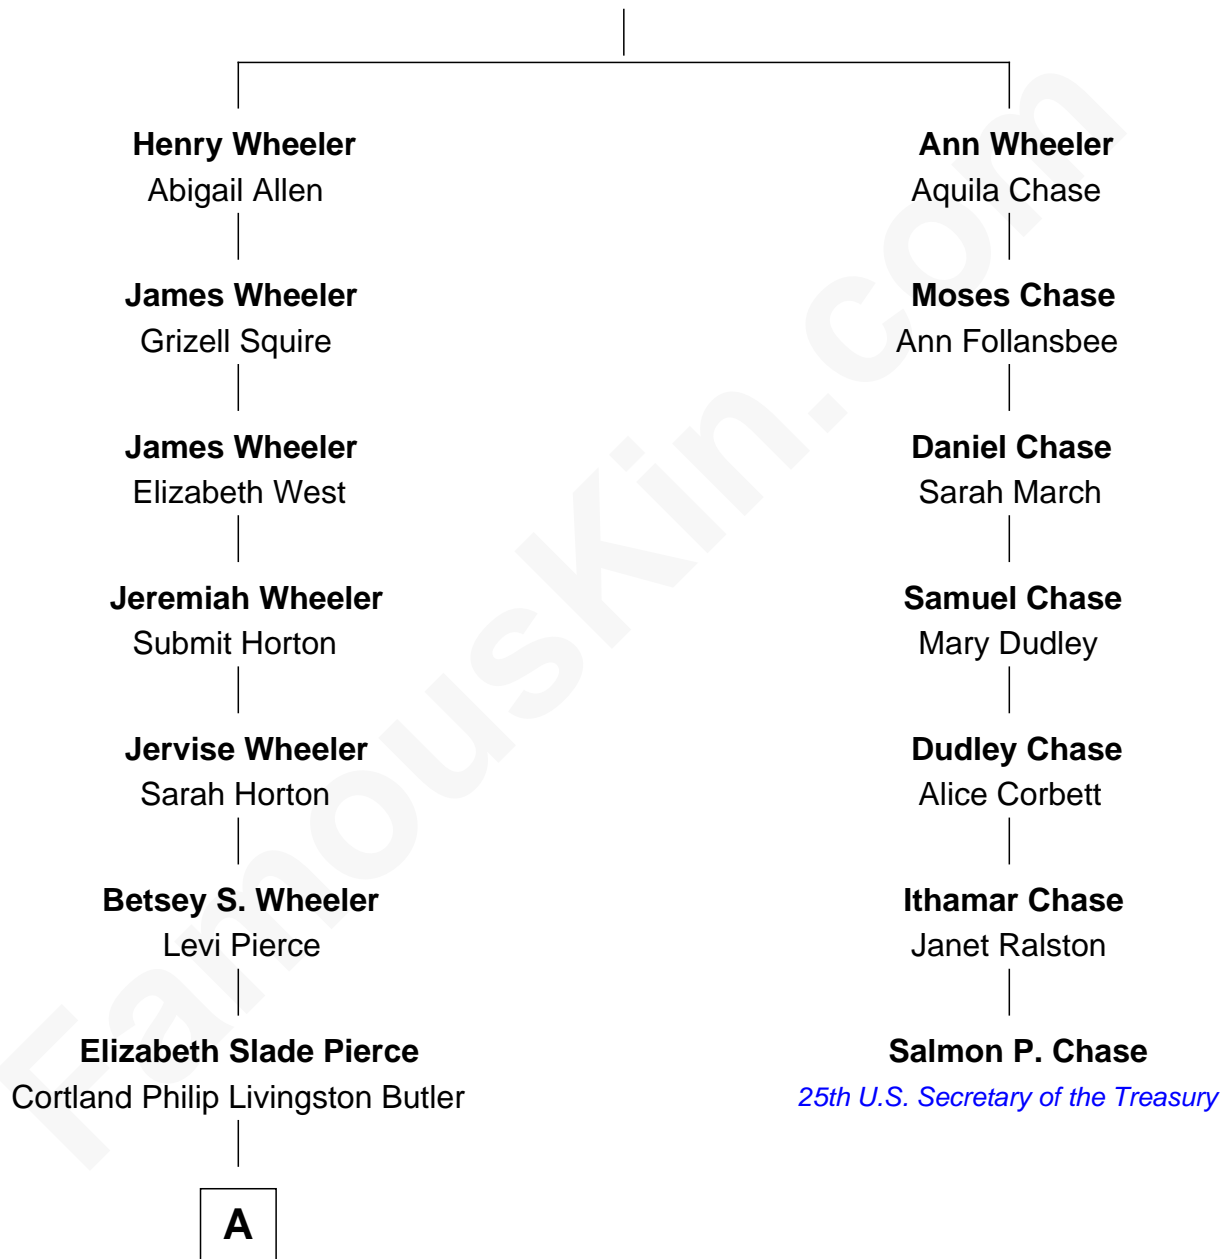

FamousKin.com Relationship Chart of

George H. W. Bush

41st U.S. President

6th cousin 4 times removed of

Salmon P. Chase

25th U.S. Secretary of the Treasury

John Wheeler

Agnes Yeoman

A

—
Mary Elizabeth Butler
Robert Emmet Sheldon

—
Flora Sheldon
Samuel Prescott Bush

—
Prescott Sheldon Bush
Dorothy Wear Walker

—
George H. W. Bush
41st U.S. President

FamousKin.com