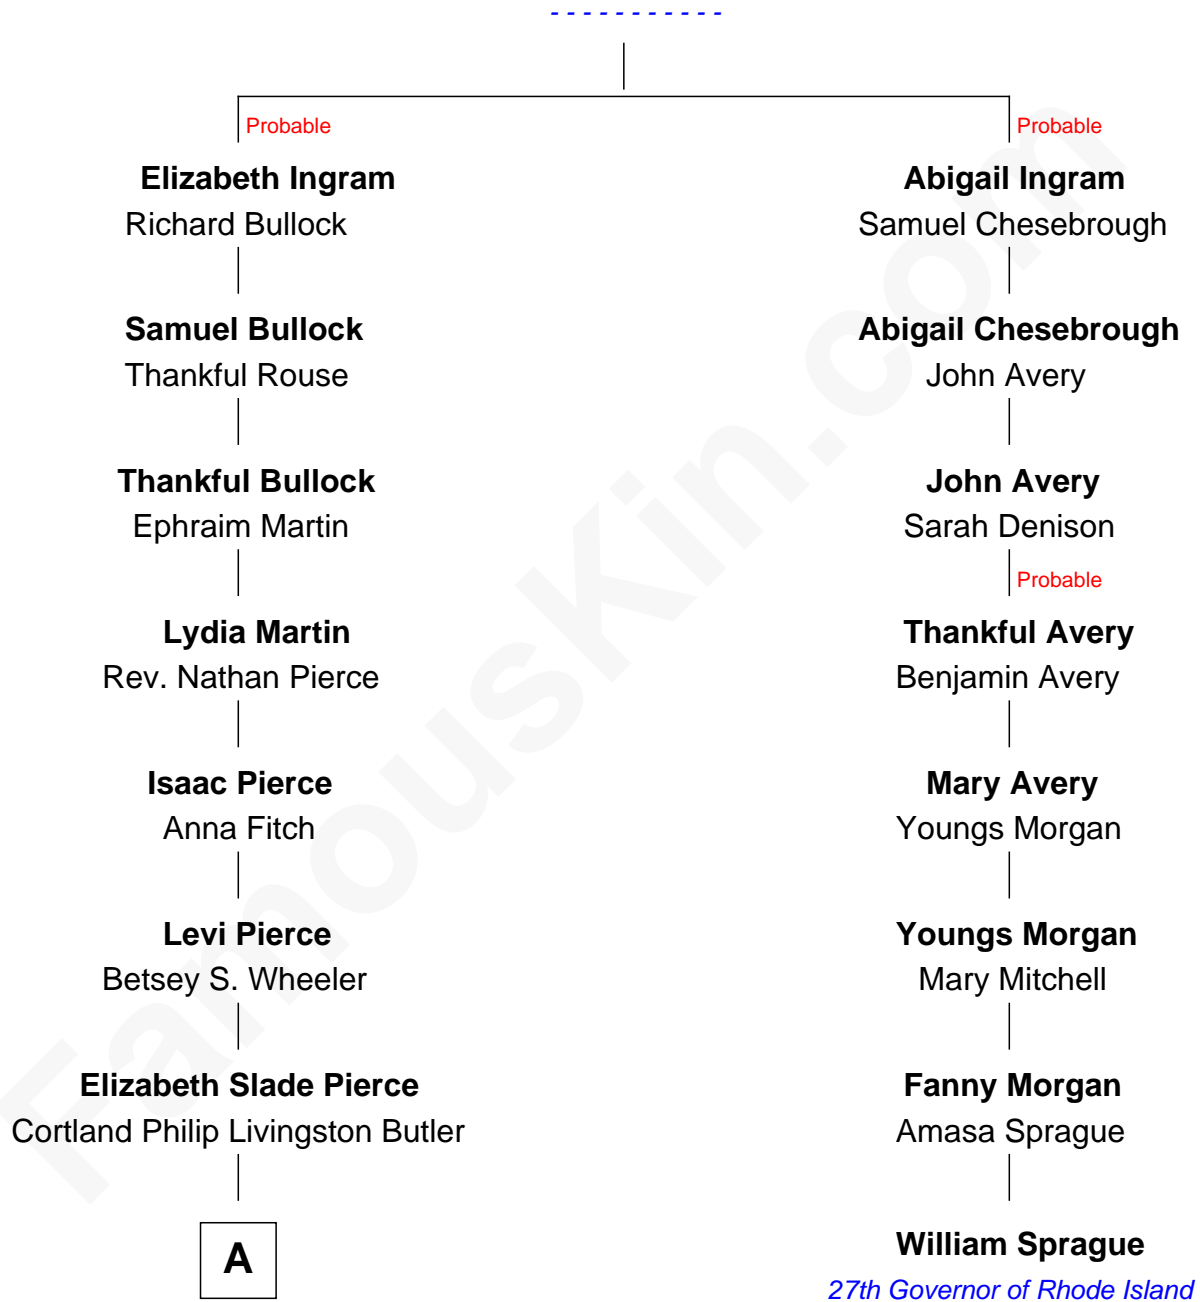

# FamousKin.com Relationship Chart of

**George H. W. Bush**

*41st U.S. President*

7th cousin 3 times removed of

**William Sprague**

*27th Governor of Rhode Island*

**Richard Ingram**

**A**

—  
**Mary Elizabeth Butler**  
Robert Emmet Sheldon

—  
**Flora Sheldon**  
Samuel Prescott Bush

—  
**Prescott Sheldon Bush**  
Dorothy Wear Walker

—  
**George H. W. Bush**  
*41st U.S. President*

FamousKin.com