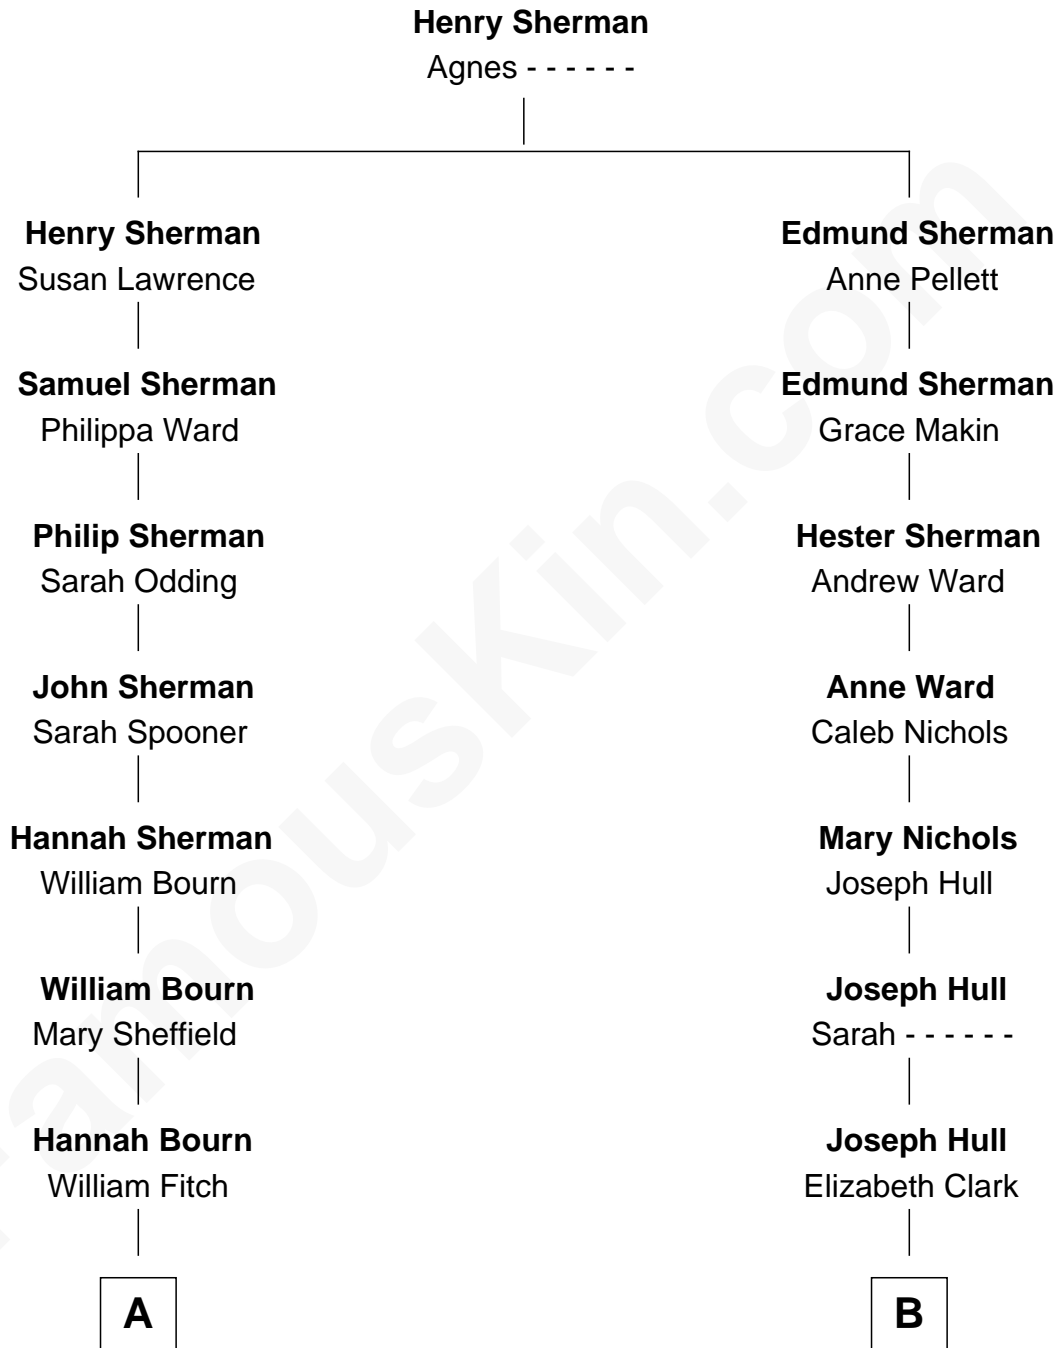

FamousKin.com
Relationship Chart of
George H. W. Bush
41st U.S. President

9th cousin 4 times removed of
General Joseph Wheeler
Confederate Army - U.S. Civil War

A

Anna Fitch
Isaac Pierce

Levi Pierce
Betsey S. Wheeler

Elizabeth Slade Pierce
Cortland Philip Livingston Butler

Mary Elizabeth Butler
Robert Emmet Sheldon

Flora Sheldon
Samuel Prescott Bush

Prescott Sheldon Bush
Dorothy Wear Walker

George H. W. Bush
41st U.S. President

B

Gen. William Hull
Sarah Fuller

Julia Knox Hull
Joseph Wheeler

General Joseph Wheeler
Confederate Army - U.S. Civil War

FamousKin.com