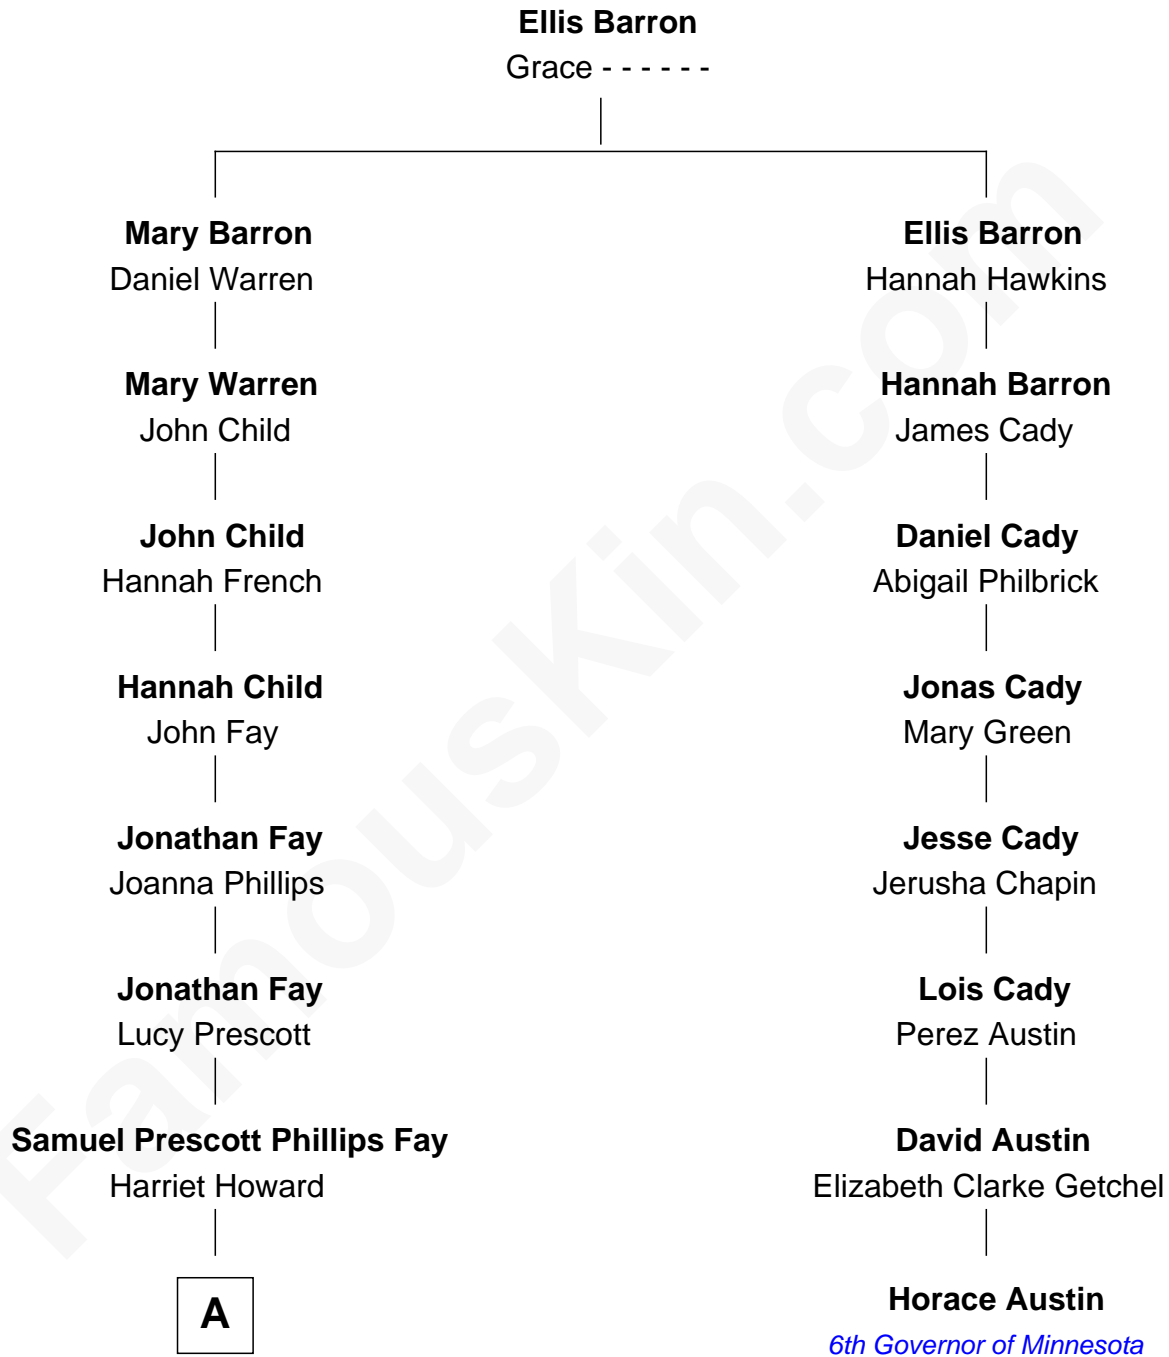

FamousKin.com
Relationship Chart of
George H. W. Bush
41st U.S. President

7th cousin 4 times removed of
Horace Austin
6th Governor of Minnesota

A

—
Samuel Howard Fay
Susan Montfort Shellman

—
Harriet Eleanor Fay
Rev. James Smith Bush

—
Samuel Prescott Bush
Flora Sheldon

—
Prescott Sheldon Bush
Dorothy Wear Walker

—
George H. W. Bush
41st U.S. President