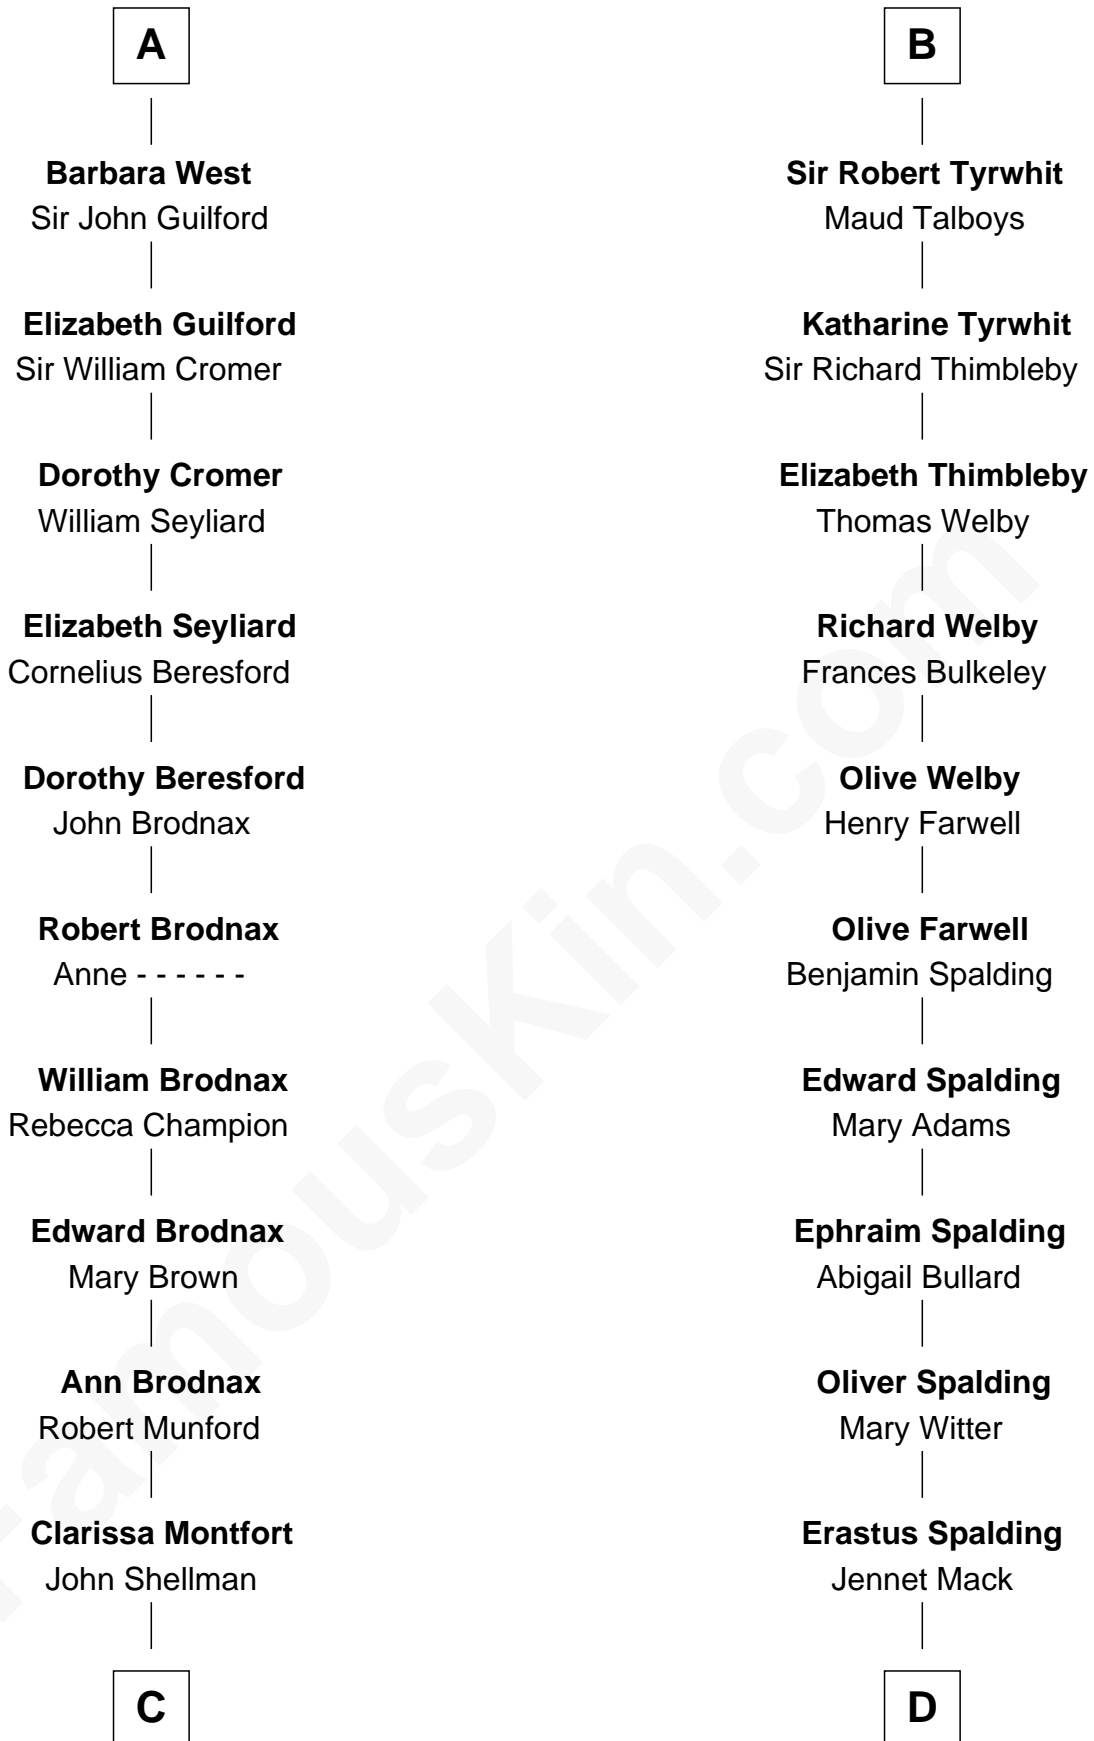

**FamousKin.com**  
**Relationship Chart of**  
**George H. W. Bush**  
*41st U.S. President*

20th cousin 1 time removed of  
**Katharine Hepburn**  
*Movie Actress*

**C**

**Susan Montfort Shellman**

Samuel Howard Fay

**Harriet Eleanor Fay**

Rev. James Smith Bush

**Samuel Prescott Bush**

Flora Sheldon

**Prescott Sheldon Bush**

Dorothy Wear Walker

**George H. W. Bush**

*41st U.S. President*