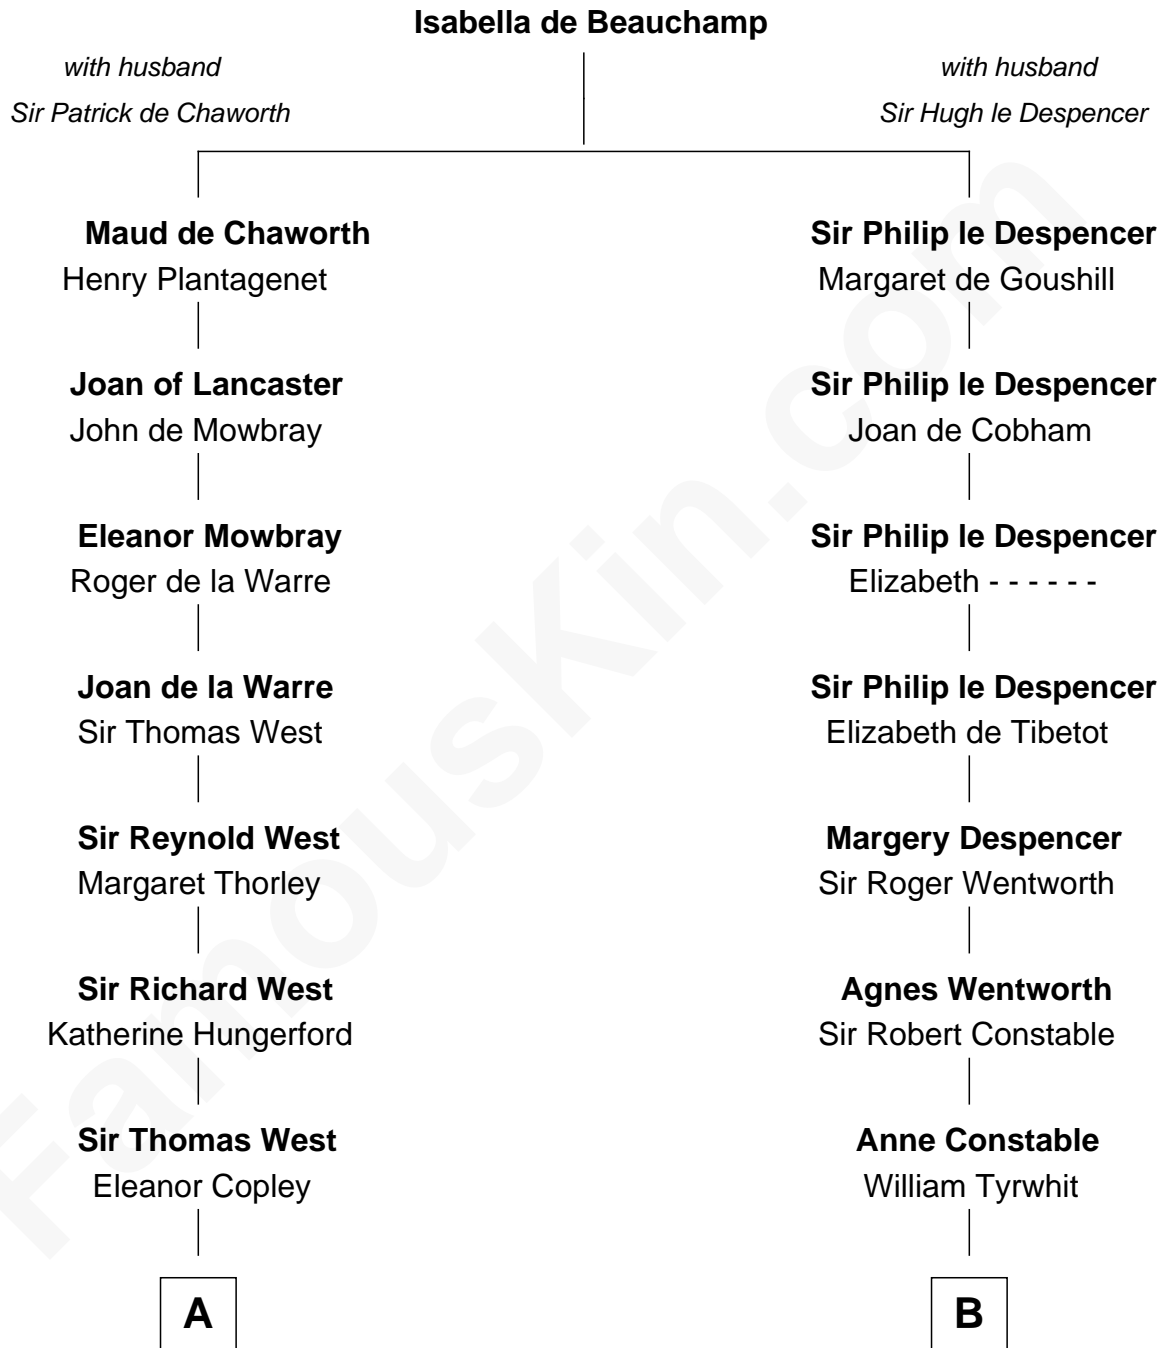

**FamousKin.com**  
**Relationship Chart of**  
**George H. W. Bush**  
*41st U.S. President*

20th cousin 1 time removed of  
**Katharine Hepburn**  
*Movie Actress*

**C**

**Susan Montfort Shellman**

Samuel Howard Fay

**Harriet Eleanor Fay**

Rev. James Smith Bush

**Samuel Prescott Bush**

Flora Sheldon

**Prescott Sheldon Bush**

Dorothy Wear Walker

**George H. W. Bush**

*41st U.S. President*