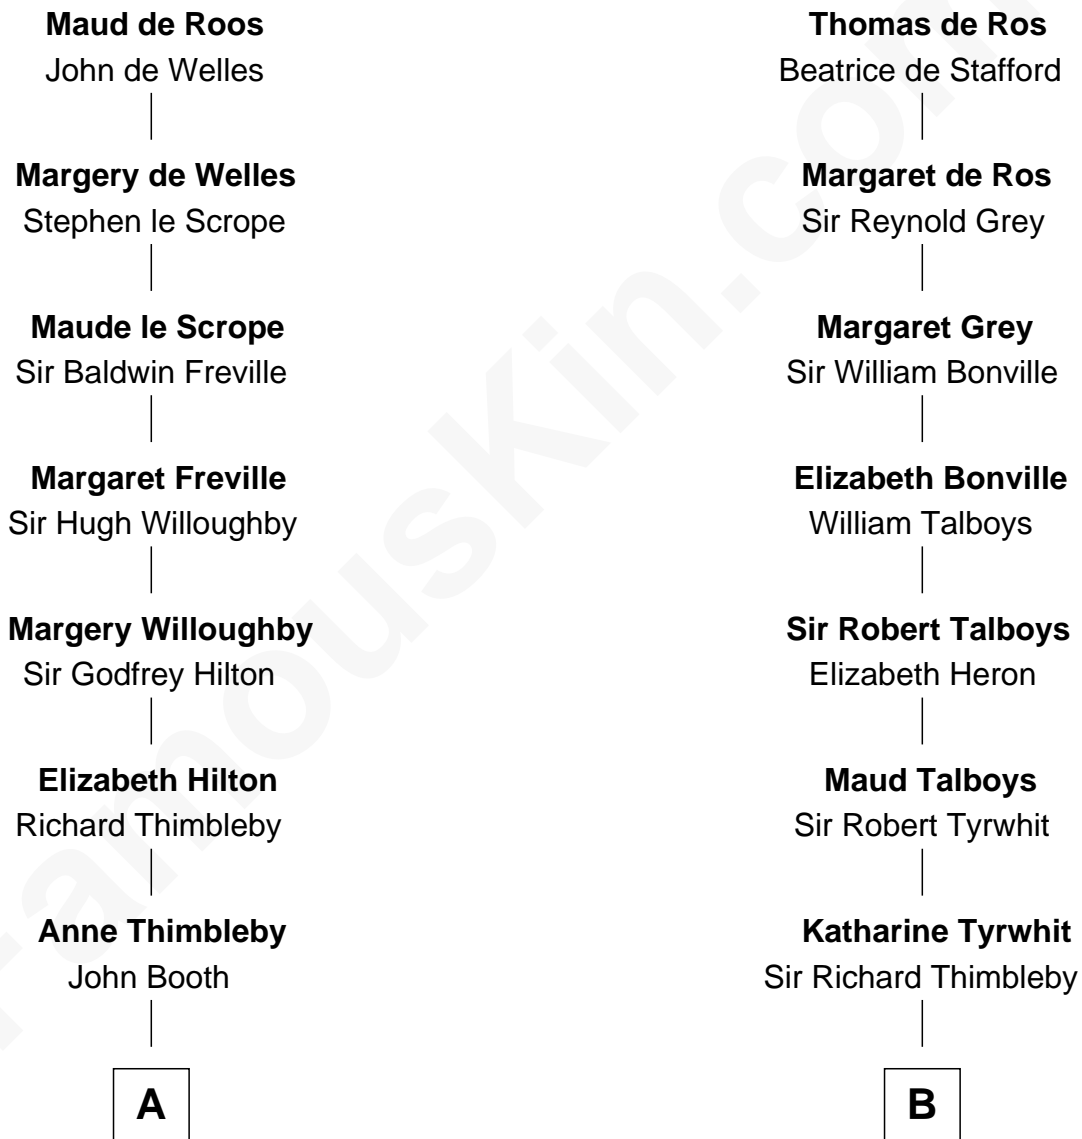

## Relationship Chart of

**George H. W. Bush**

*41st U.S. President*

18th cousin 3 times removed of

**Katharine Hepburn**

*Movie Actress*

**Sir William de Ros**  
Margery de Badlesmere

**C**

**Samuel Howard Fay**  
Susan Montfort Shellman

**Harriet Eleanor Fay**  
Rev. James Smith Bush

**Samuel Prescott Bush**  
Flora Sheldon

**Prescott Sheldon Bush**  
Dorothy Wear Walker

**George H. W. Bush**  
*41st U.S. President*