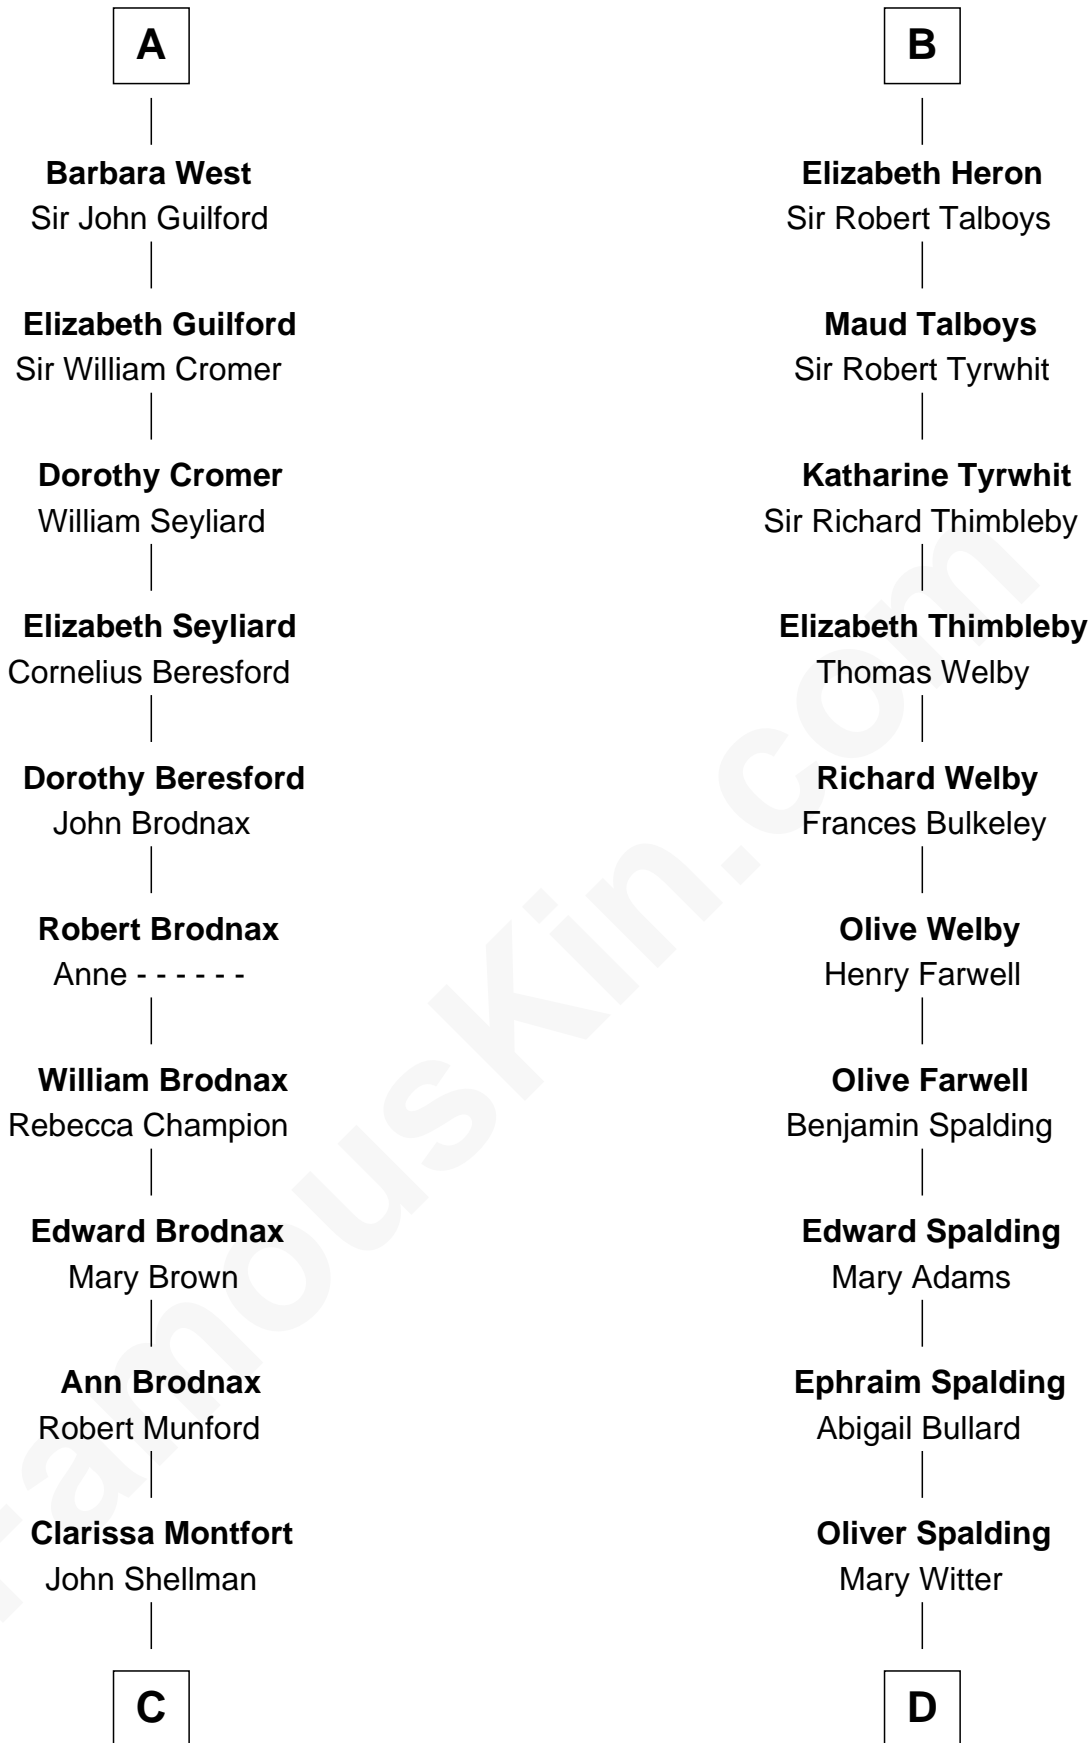

FamousKin.com Relationship Chart of

George H. W. Bush

41st U.S. President

21st cousin of

Katharine Hepburn

Movie Actress

William de Braiose

Aline de Braiose
Sir John de Mowbray

John de Mowbray
Joan of Lancaster

Eleanor Mowbray
Roger de la Warre

Joan de la Warre
Sir Thomas West

Sir Reynold West
Margaret Thorley

Sir Richard West
Katherine Hungerford

Sir Thomas West
Eleanor Copley

A

Aline de Braiose
Sir John de Mowbray

John de Mowbray
Joan of Lancaster

John de Mowbray
Elizabeth de Segrave

Joan de Mowbray
Sir Thomas Grey

Maud Grey
Sir Robert Ogle

Anne Ogle
Sir William Heron

Elizabeth Heron
Sir John Heron

B

C

Susan Montfort Shellman

Samuel Howard Fay

Harriet Eleanor Fay

Rev. James Smith Bush

Samuel Prescott Bush

Flora Sheldon

Prescott Sheldon Bush

Dorothy Wear Walker