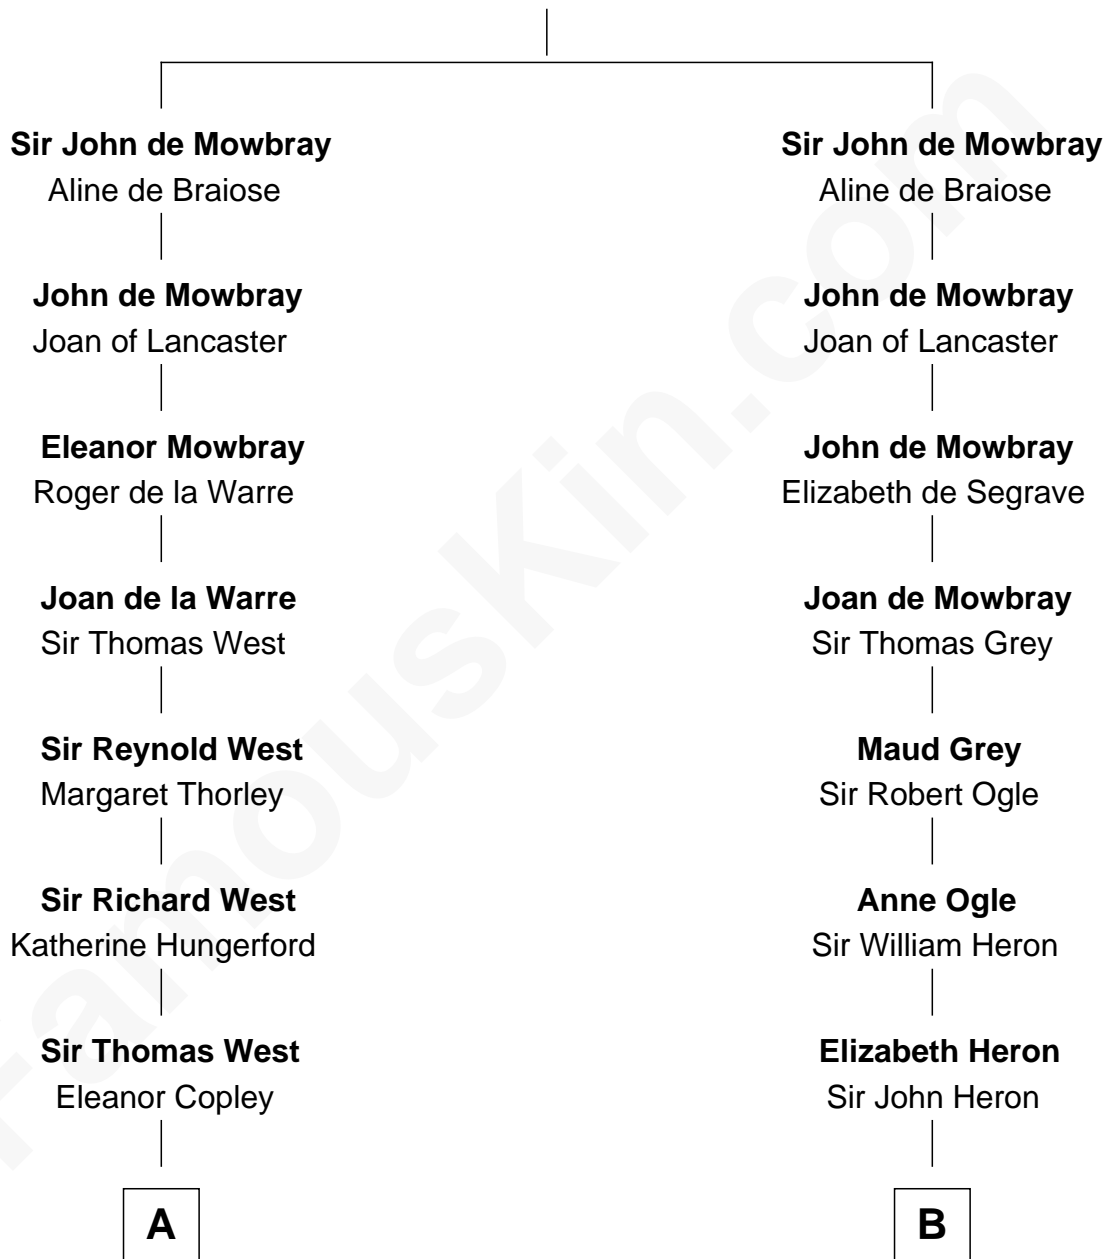

FamousKin.com Relationship Chart of

George H. W. Bush

41st U.S. President

21st cousin of

Katharine Hepburn

Movie Actress

Sir Roger de Mowbray

Roese de Clare

C

Susan Montfort Shellman

Samuel Howard Fay

Harriet Eleanor Fay

Rev. James Smith Bush

Samuel Prescott Bush

Flora Sheldon

Prescott Sheldon Bush

Dorothy Wear Walker

George H. W. Bush

41st U.S. President

D

Erastus Spalding

Jennet Mack

Martha Ann Spalding

Leman Benton Garlinghouse