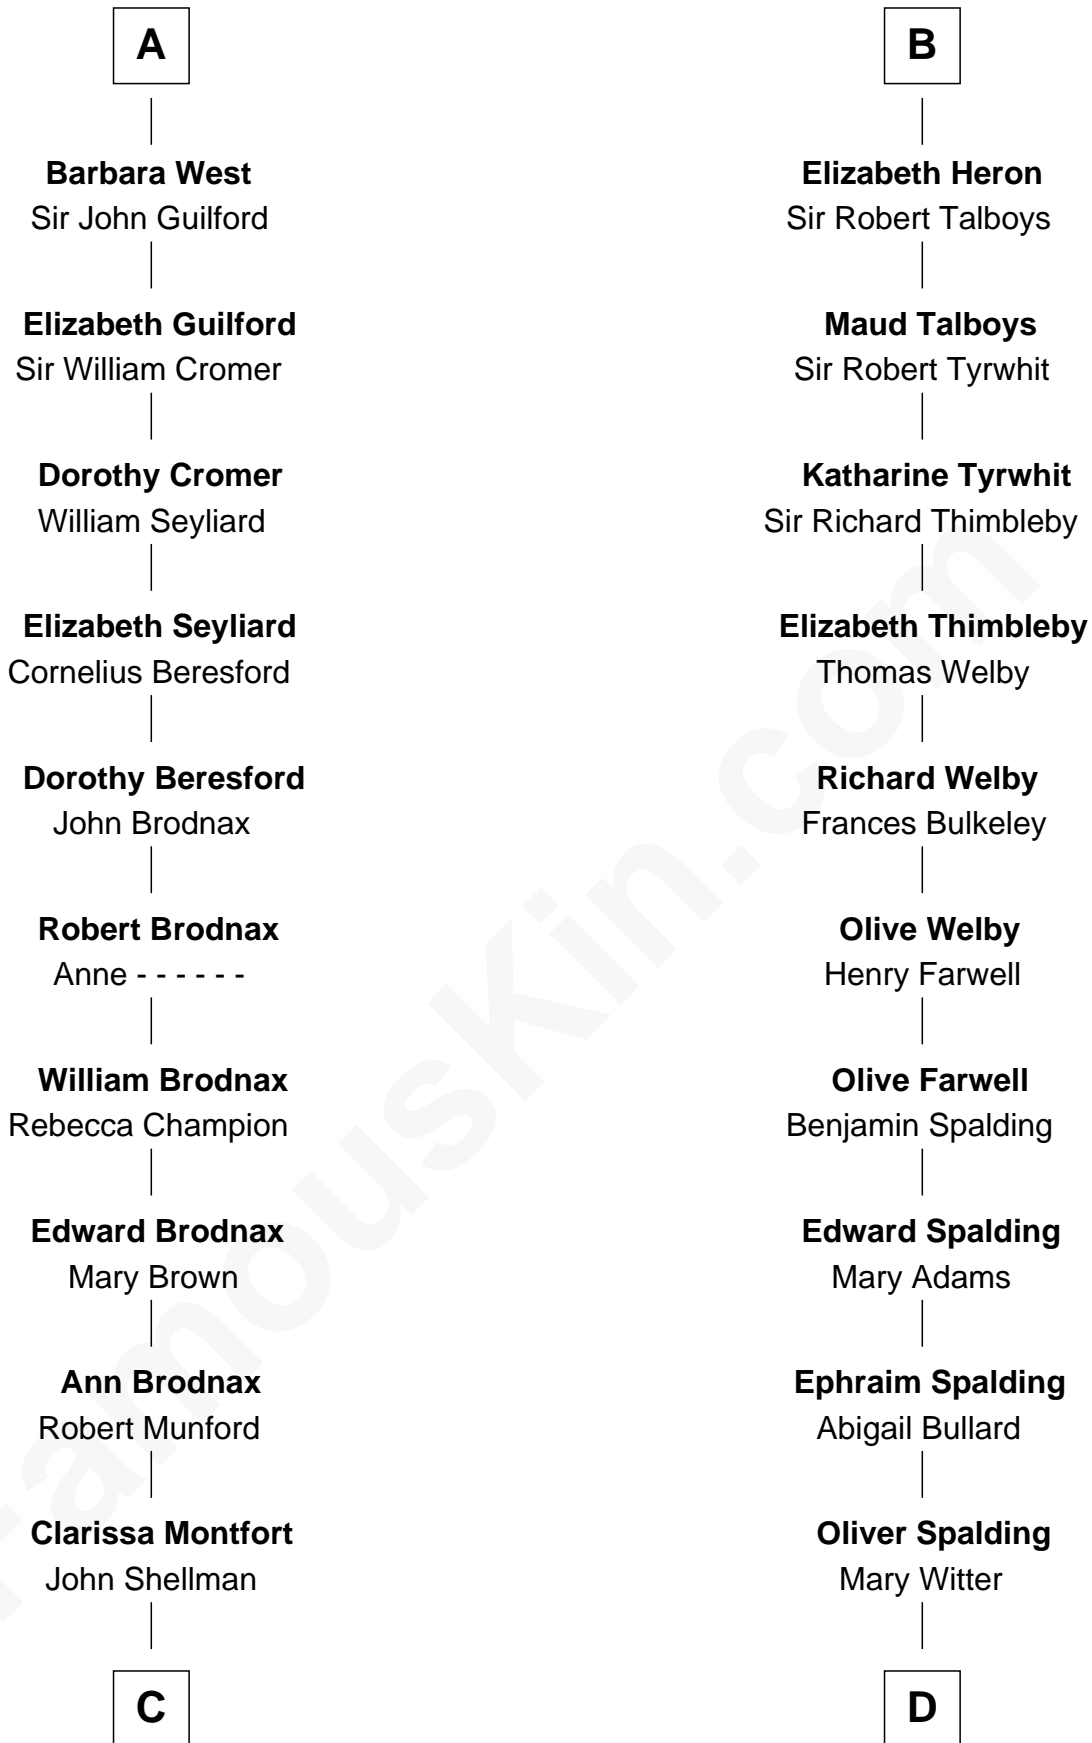

FamousKin.com Relationship Chart of

George H. W. Bush

41st U.S. President

21st cousin of

Katharine Hepburn

Movie Actress

Sir Roger de Mowbray

Roese de Clare

Dorothy Wear Walker

George H. W. Bush

41st U.S. President

D

Erastus Spalding

Jennet Mack

Martha Ann Spalding

Leman Benton Garlinghouse