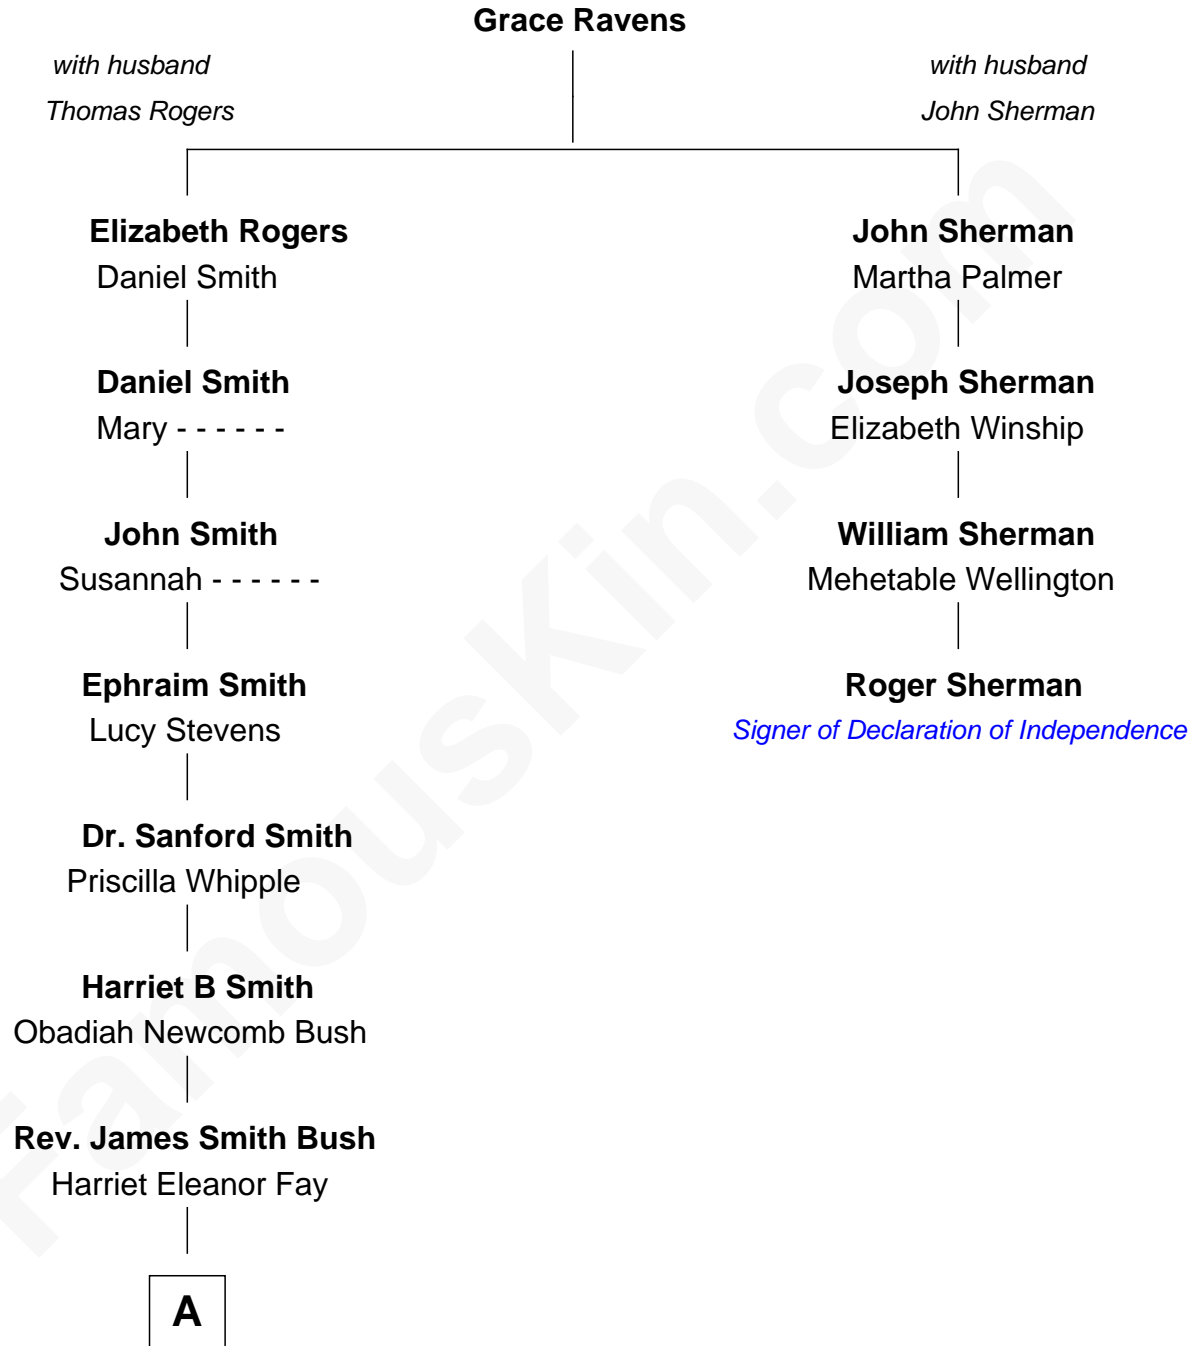

FamousKin.com
Relationship Chart of
George H. W. Bush
41st U.S. President

3rd cousin 6 times removed of
Roger Sherman
Signer of the Declaration of Independence

A

—
Samuel Prescott Bush

Flora Sheldon

—
Prescott Sheldon Bush

Dorothy Wear Walker

—
George H. W. Bush

41st U.S. President

FamousKin.com