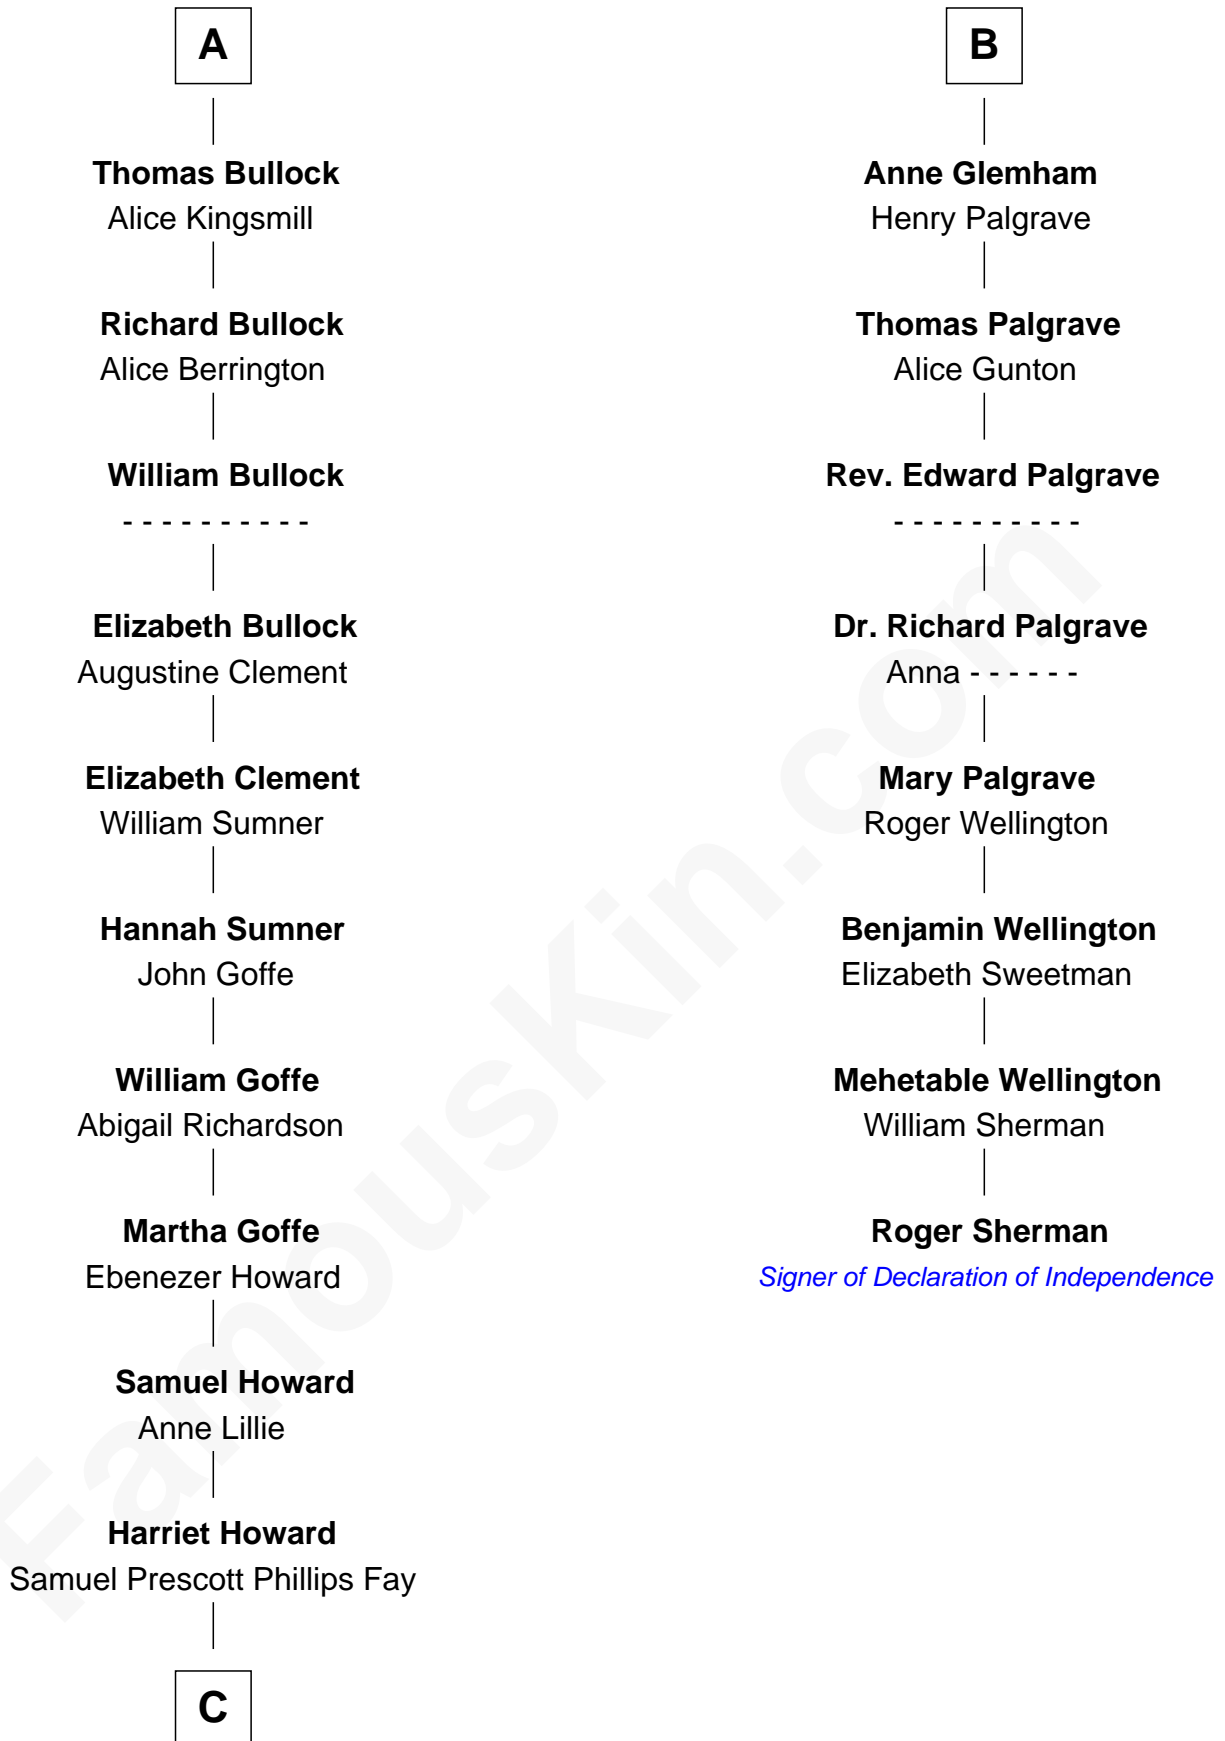

FamousKin.com
Relationship Chart of
George H. W. Bush
41st U.S. President

14th cousin 7 times removed of

Roger Sherman
Signer of the Declaration of Independence

C

—
Samuel Howard Fay
Susan Montfort Shellman

—
Harriet Eleanor Fay
Rev. James Smith Bush

—
Samuel Prescott Bush
Flora Sheldon

—
Prescott Sheldon Bush
Dorothy Wear Walker

—
George H. W. Bush
41st U.S. President