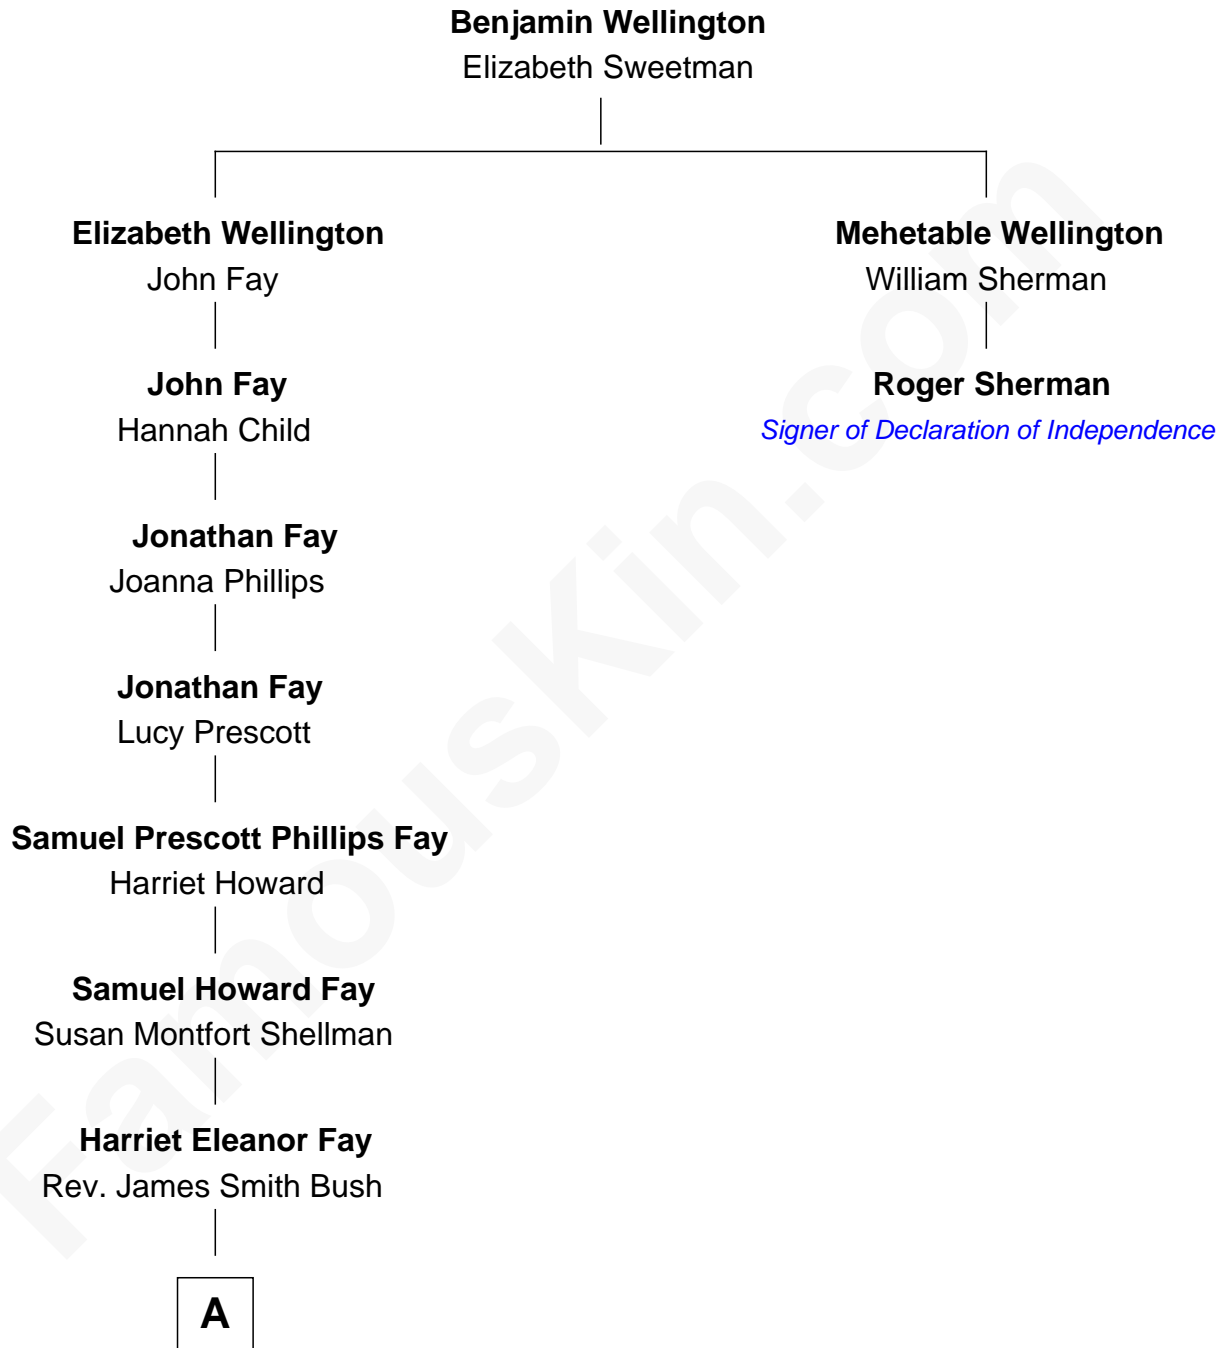

FamousKin.com Relationship Chart of

George H. W. Bush

41st U.S. President

1st cousin 8 times removed of

Roger Sherman

Signer of the Declaration of Independence

A

—
Samuel Prescott Bush

Flora Sheldon

—
Prescott Sheldon Bush

Dorothy Wear Walker

—
George H. W. Bush

41st U.S. President

FamousKin.com