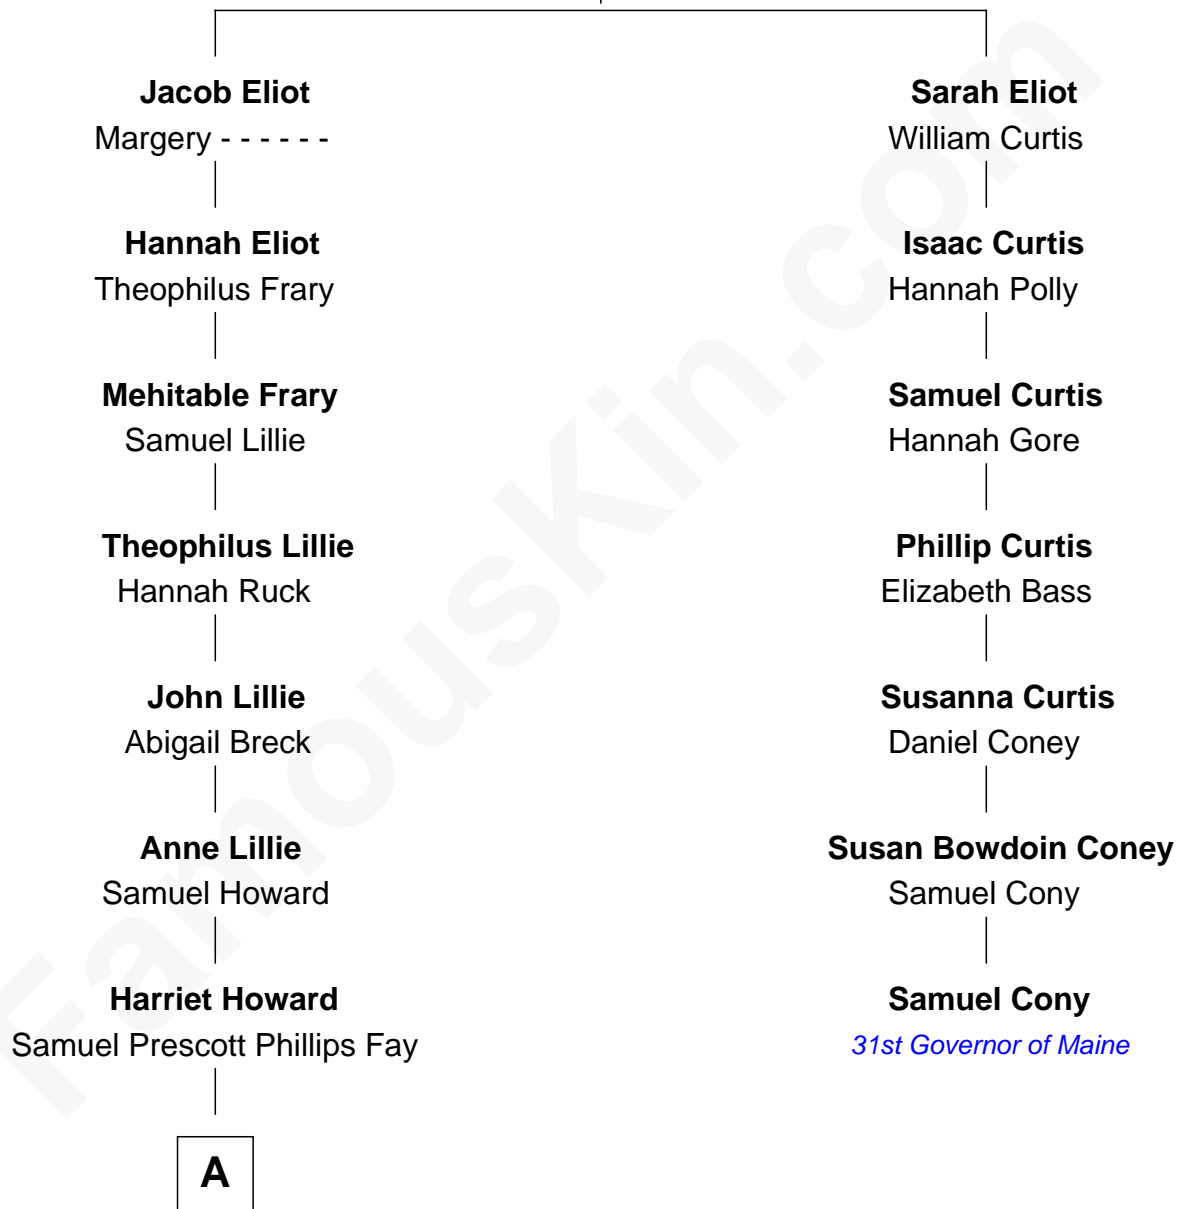

FamousKin.com Relationship Chart of

George H. W. Bush

41st U.S. President

6th cousin 5 times removed of

Samuel Cony

31st Governor of Maine

Bennett Eliot

Lettice Alger

A

—
Samuel Howard Fay
Susan Montfort Shellman

—
Harriet Eleanor Fay
Rev. James Smith Bush

—
Samuel Prescott Bush
Flora Sheldon

—
Prescott Sheldon Bush
Dorothy Wear Walker

—
George H. W. Bush
41st U.S. President