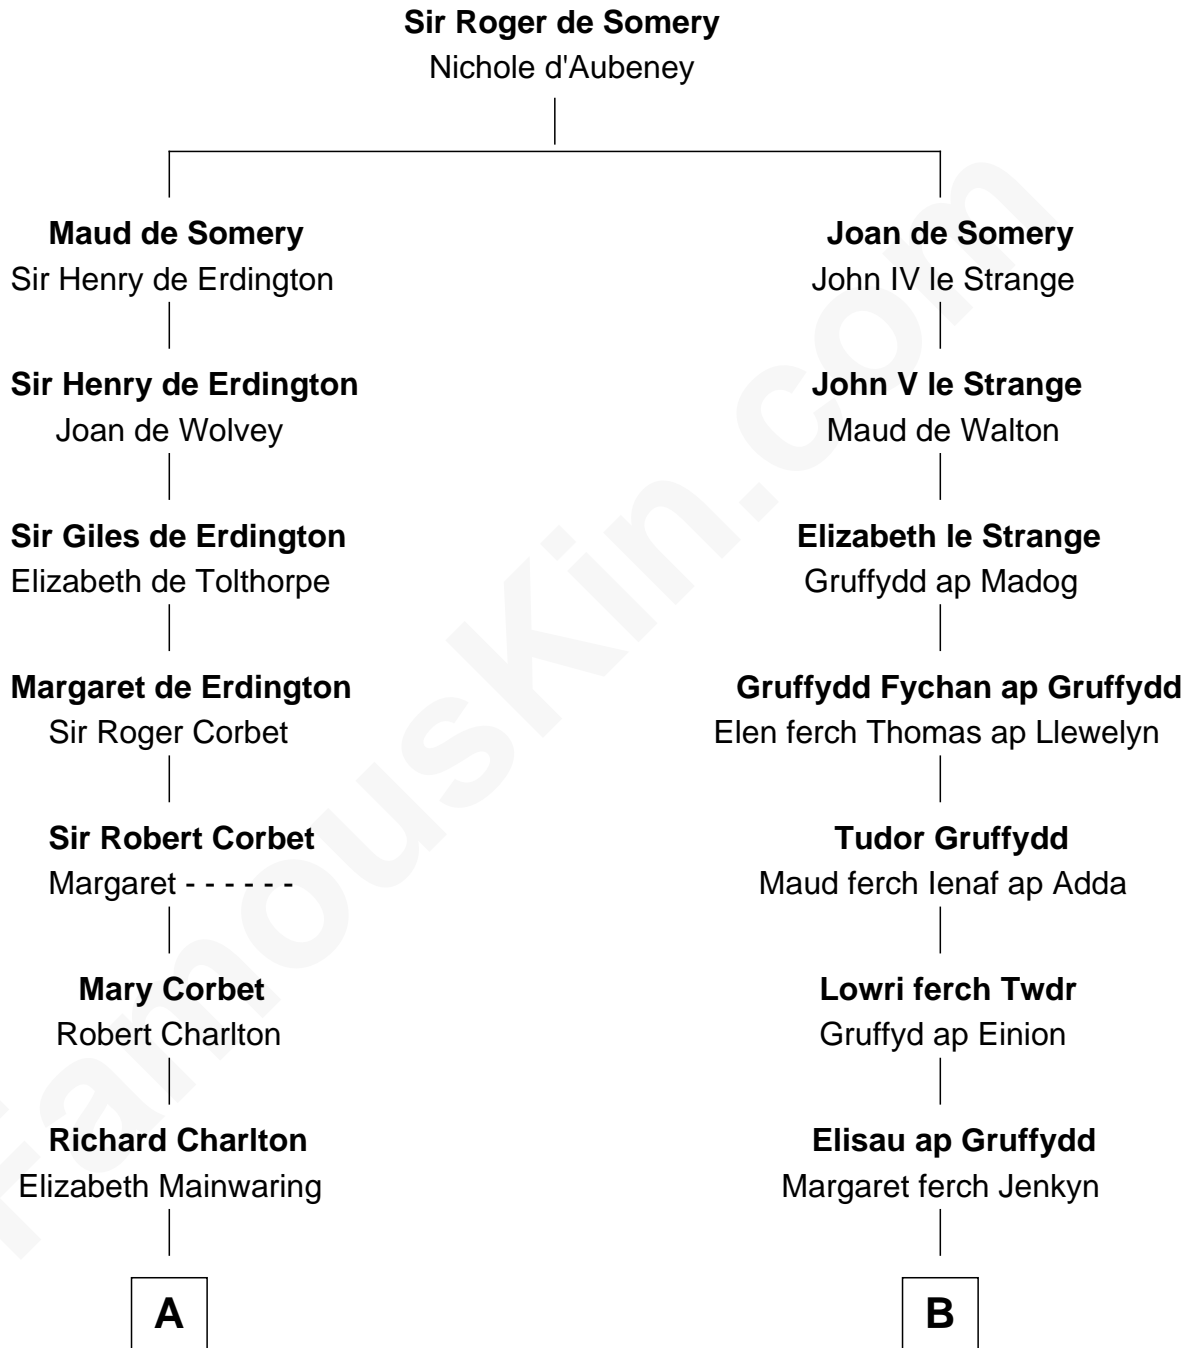

FamousKin.com
Relationship Chart of
George H. W. Bush
41st U.S. President

20th cousin 1 time removed of
Ernest Hemingway
Author of The Sun Also Rises

C

Samuel Howard Fay
Susan Montfort Shellman

Harriet Eleanor Fay
Rev. James Smith Bush

Samuel Prescott Bush
Flora Sheldon

Prescott Sheldon Bush
Dorothy Wear Walker

George H. W. Bush
41st U.S. President

D

Allen Hemingway
Harriet Louisa Tyler

Anson Tyler Hemingway
Adelaide Edmonds

Clarence Edmonds Hemingway
Grace H. Hall