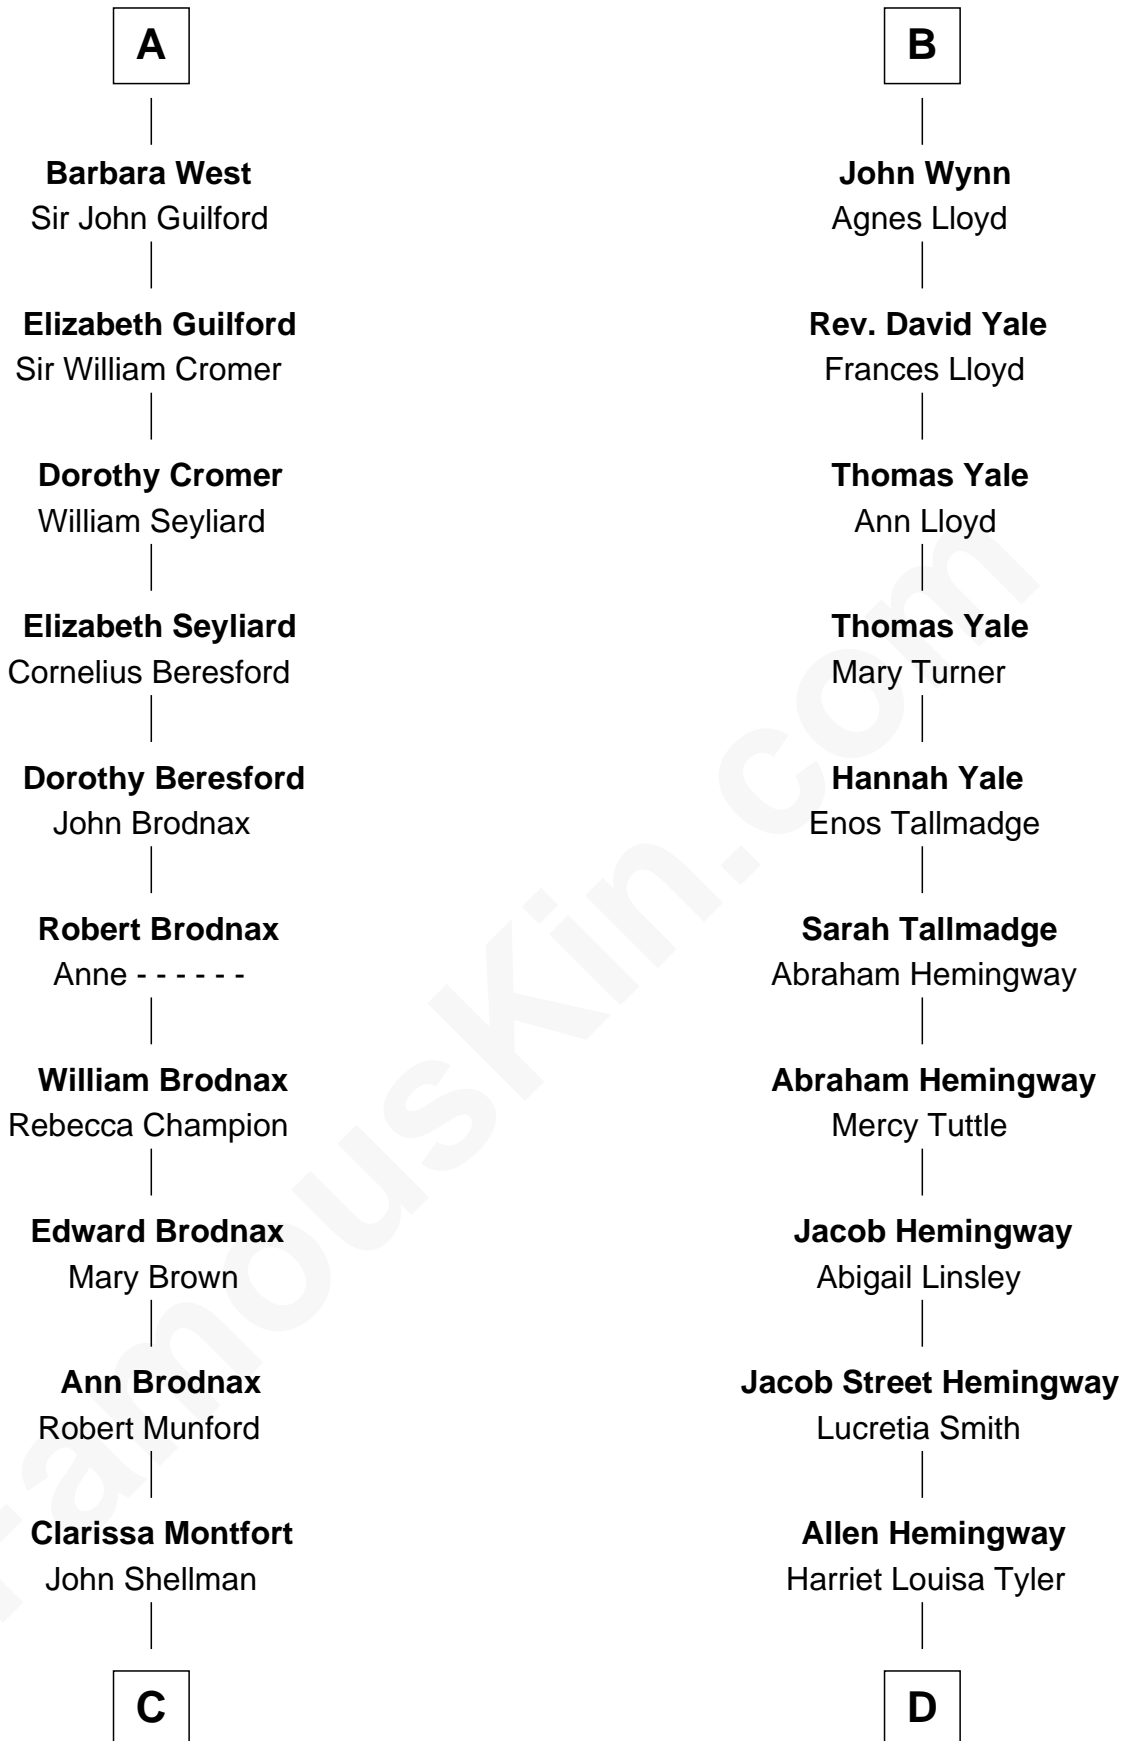

**FamousKin.com**  
**Relationship Chart of**  
**George H. W. Bush**  
*41st U.S. President*

19th cousin 2 times removed of  
**Ernest Hemingway**  
*Author of The Sun Also Rises*

**C**

**Susan Montfort Shellman**

Samuel Howard Fay

**Harriet Eleanor Fay**

Rev. James Smith Bush

**Samuel Prescott Bush**

Flora Sheldon

**Prescott Sheldon Bush**

Dorothy Wear Walker

**George H. W. Bush**

*41st U.S. President*

**D**

**Anson Tyler Hemingway**

Adelaide Edmonds

**Clarence Edmonds Hemingway**

Grace H. Hall

**Ernest Hemingway**

*Author of [The Sun Also Rises](#)*