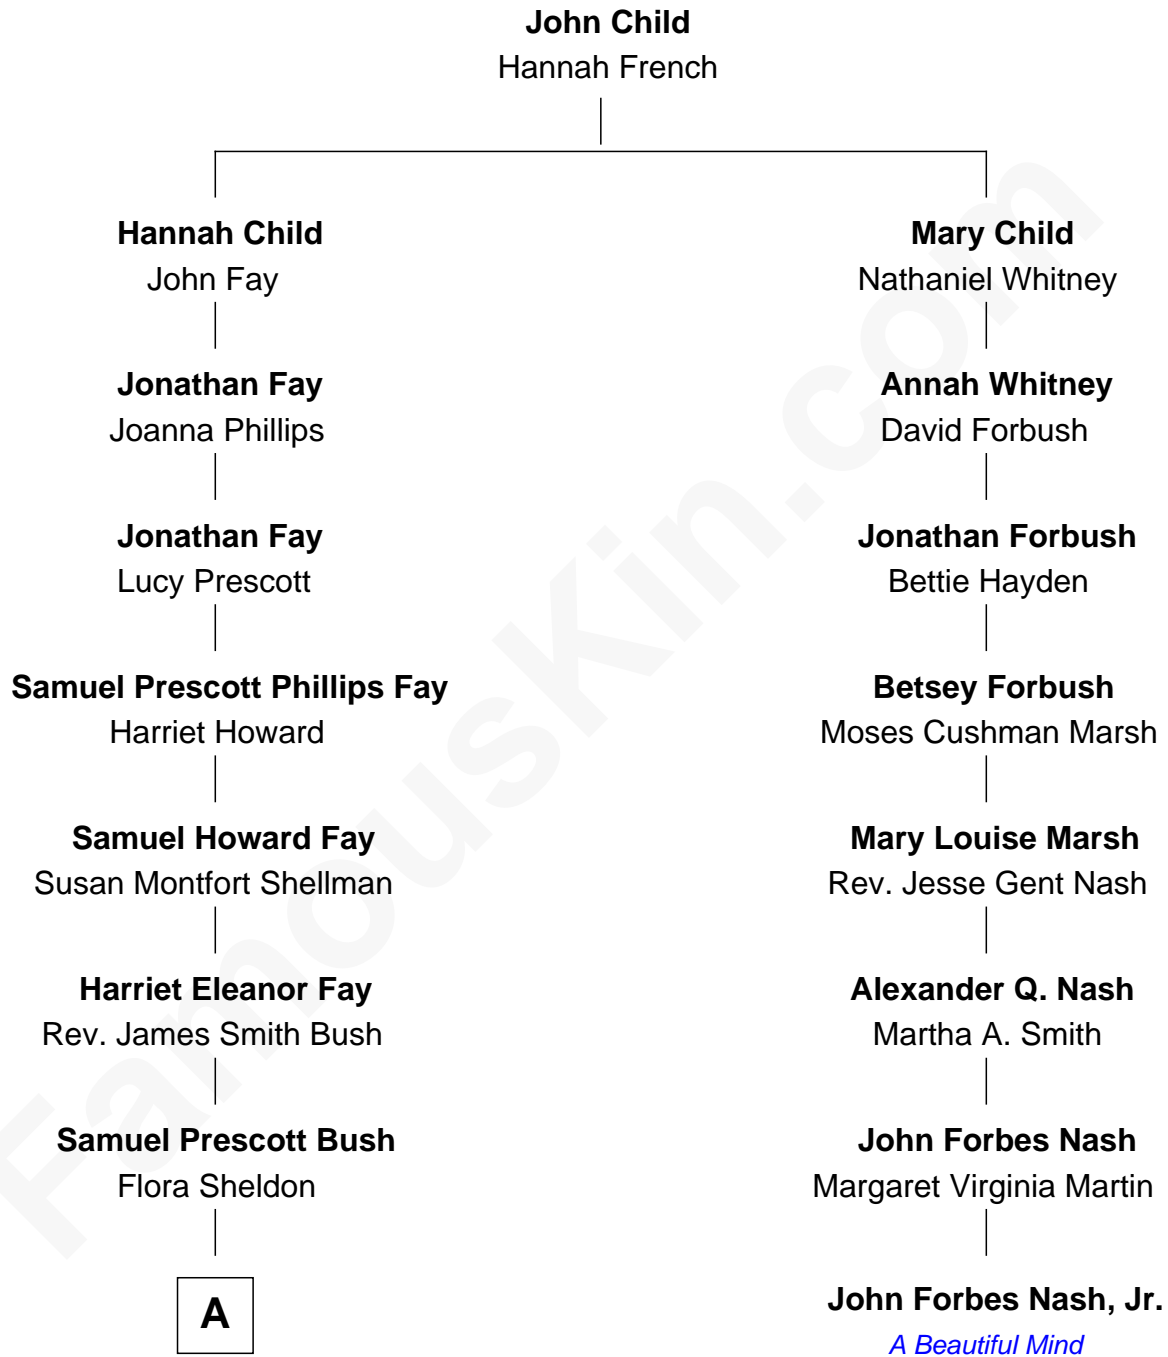

FamousKin.com Relationship Chart of

George H. W. Bush

41st U.S. President

7th cousin 1 time removed of

John Forbes Nash, Jr.

"A Beautiful Mind" Mathematician

A

Prescott Sheldon Bush

Dorothy Wear Walker

George H. W. Bush

41st U.S. President