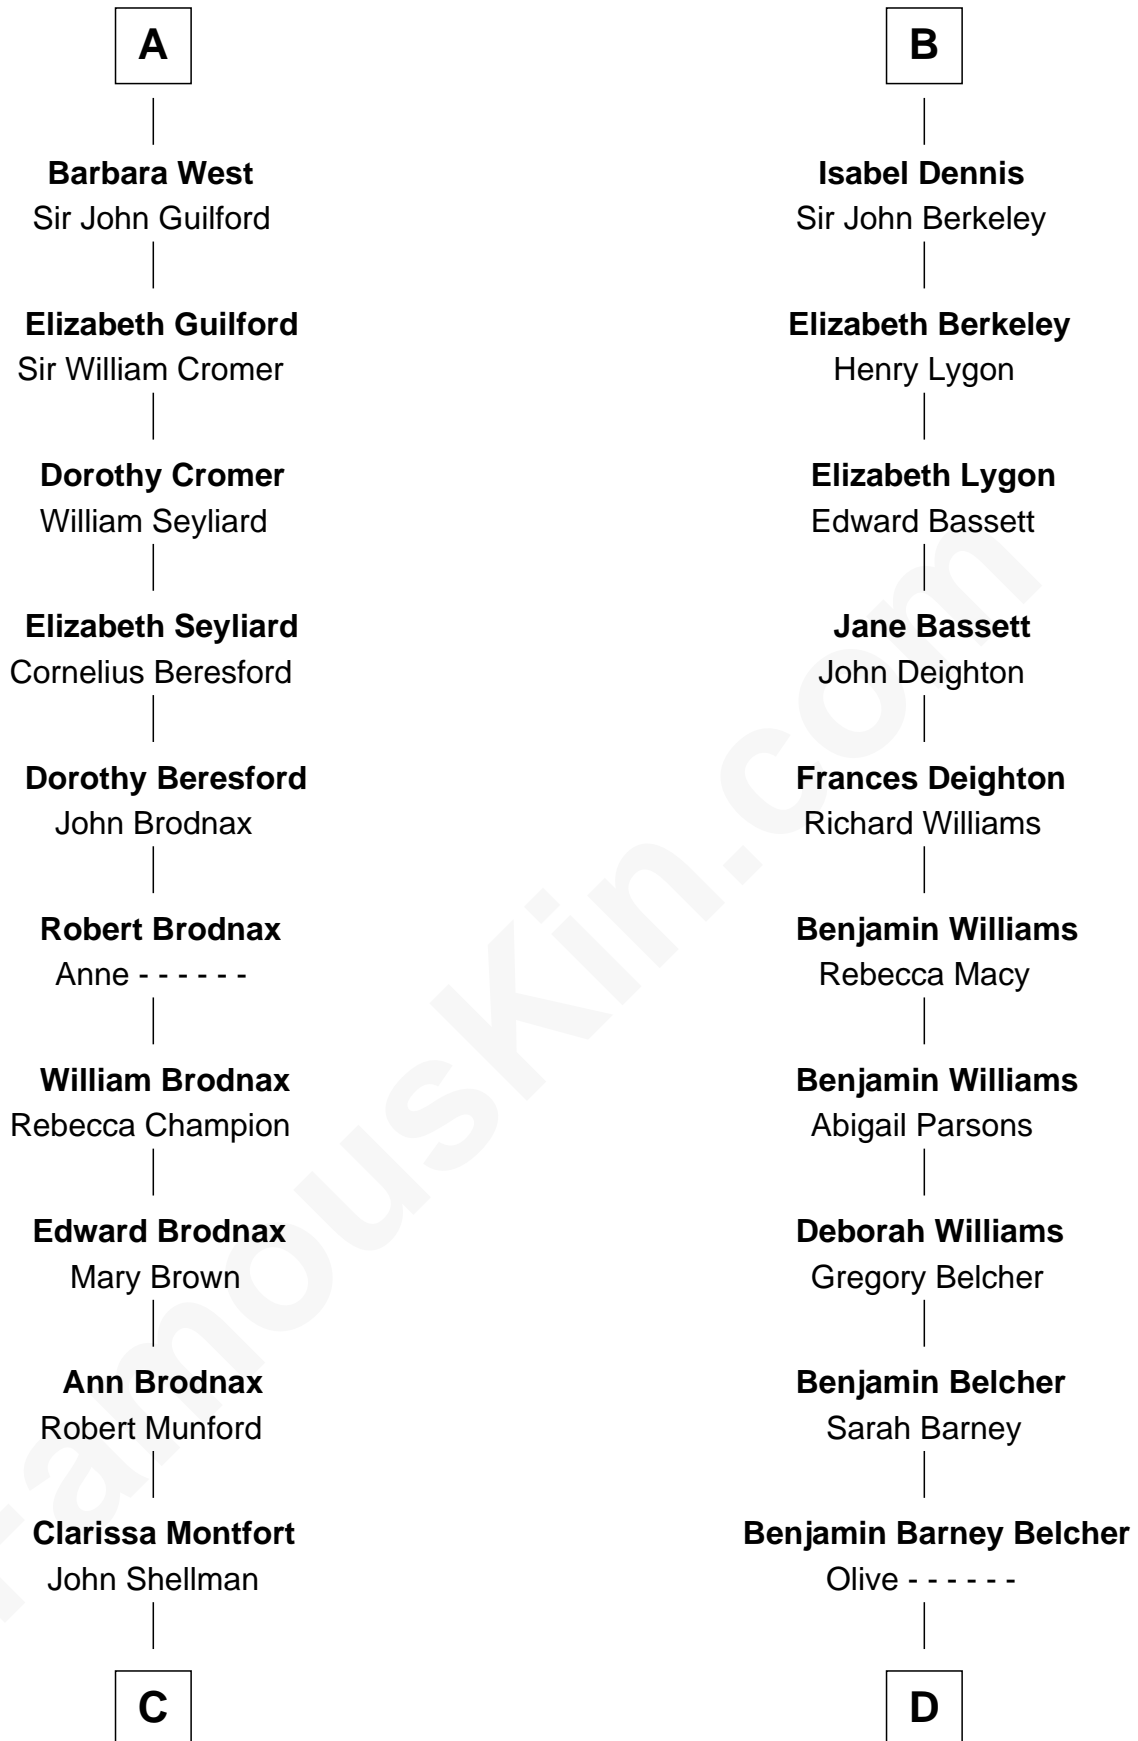

FamousKin.com
Relationship Chart of
George H. W. Bush
41st U.S. President

19th cousin 2 times removed of
General Douglas MacArthur
U.S. Army - World War II

Edmund Plantagenet
 Blanche of Artois

C

Susan Montfort Shellman

Samuel Howard Fay

Harriet Eleanor Fay

Rev. James Smith Bush

Samuel Prescott Bush

Flora Sheldon

Prescott Sheldon Bush

Dorothy Wear Walker

George H. W. Bush

41st U.S. President

D

Aurelia Belcher

Arthur MacArthur

Gen. Arthur MacArthur

Mary Pinckney Hardy

General Douglas MacArthur

U.S. Army - World War II