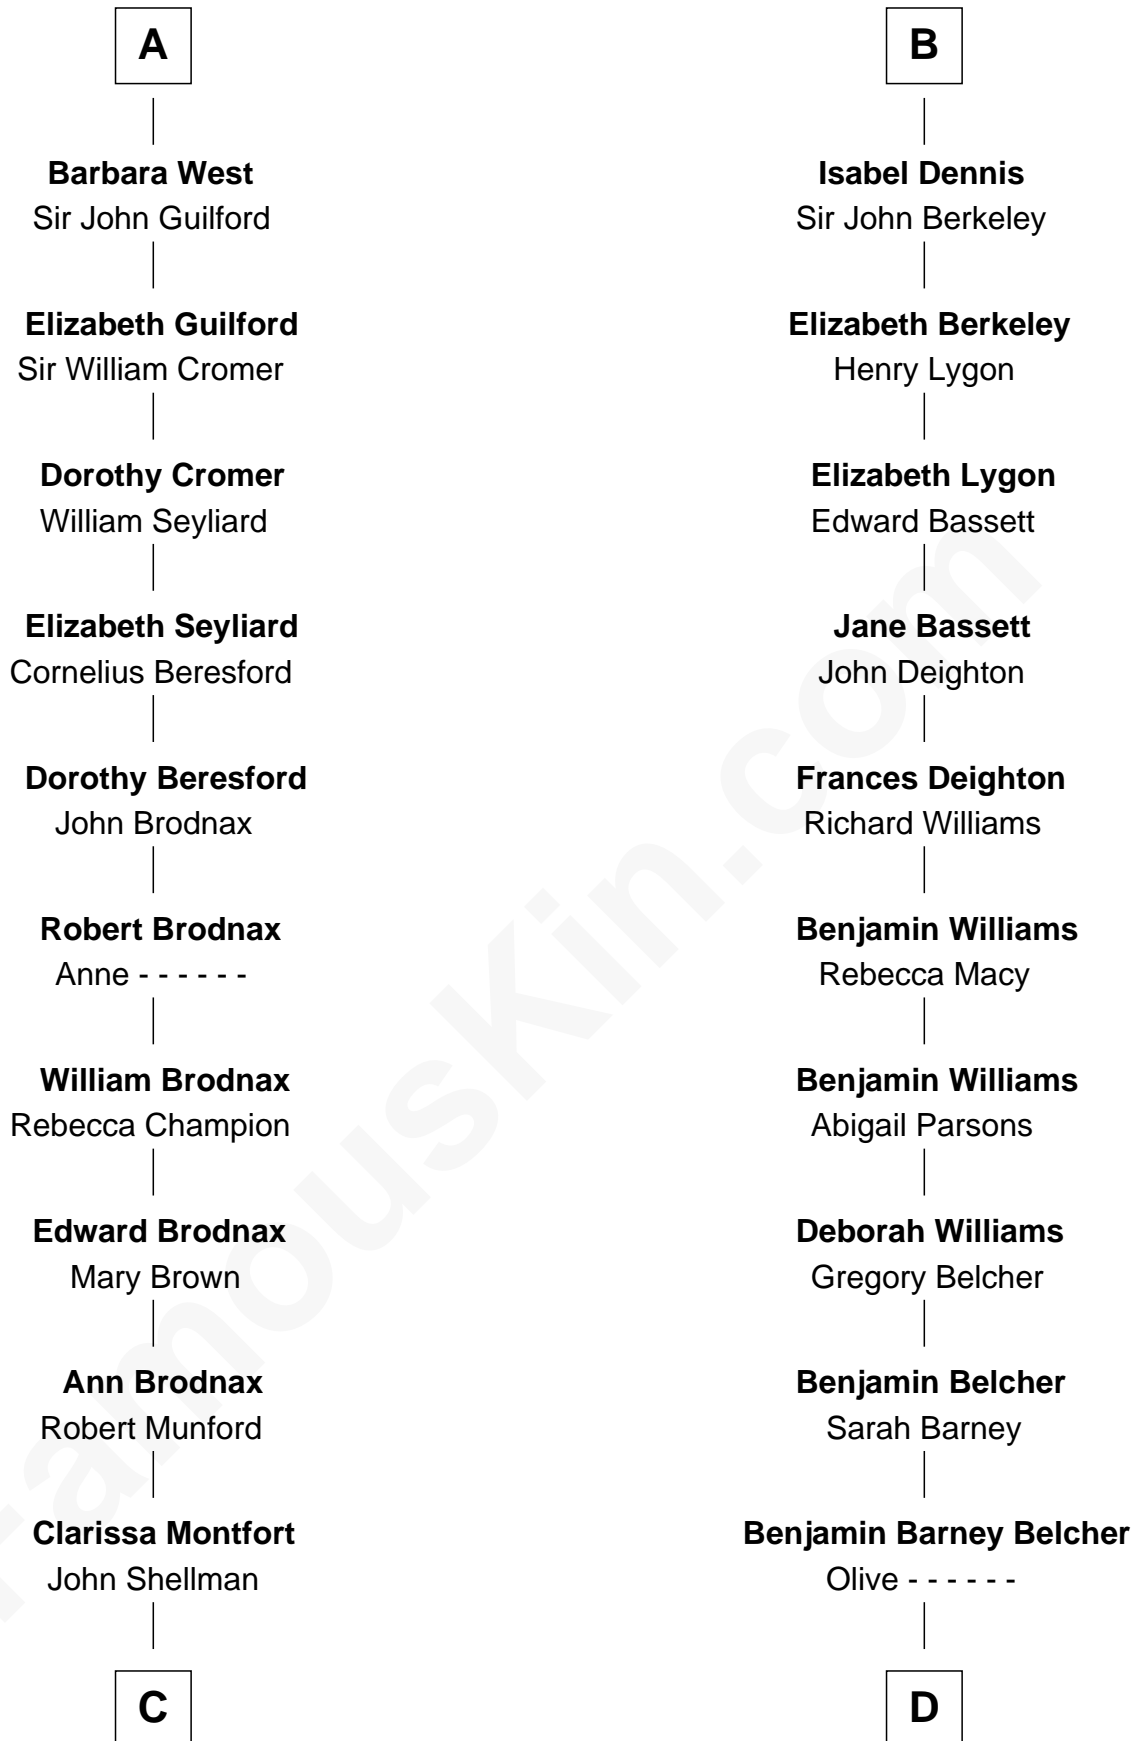

FamousKin.com
Relationship Chart of
George H. W. Bush
41st U.S. President

19th cousin 2 times removed of
General Douglas MacArthur
U.S. Army - World War II

Sir Patrick de Chaworth
 Isabella de Beauchamp

C

Susan Montfort Shellman

Samuel Howard Fay

Harriet Eleanor Fay

Rev. James Smith Bush

Samuel Prescott Bush

Flora Sheldon

Prescott Sheldon Bush

Dorothy Wear Walker

George H. W. Bush

41st U.S. President

D

Aurelia Belcher

Arthur MacArthur

Gen. Arthur MacArthur

Mary Pinckney Hardy