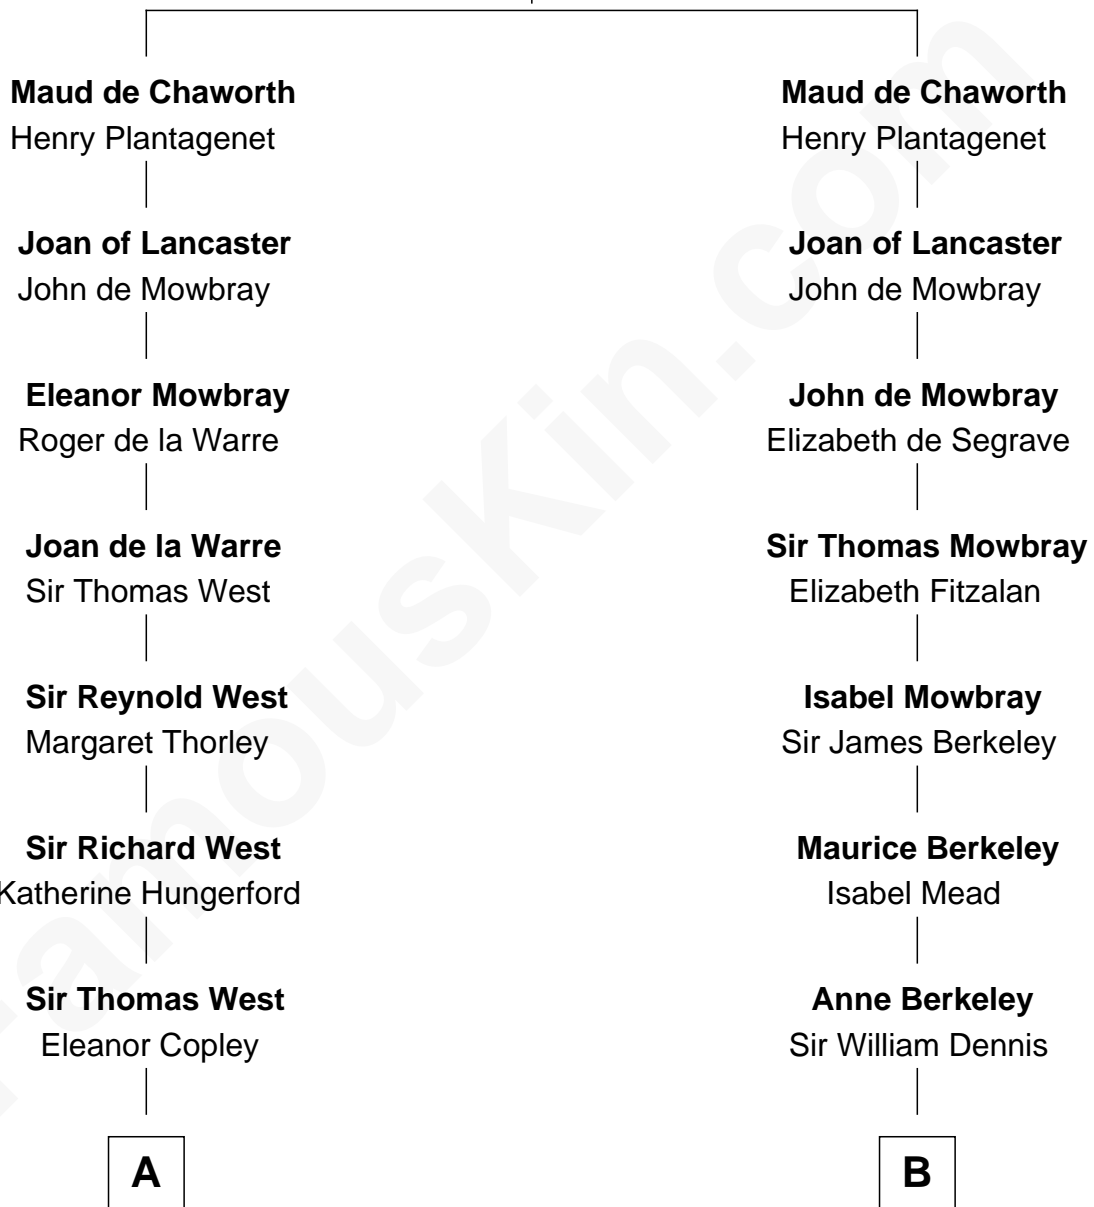

FamousKin.com
Relationship Chart of
George H. W. Bush
41st U.S. President

19th cousin 2 times removed of
General Douglas MacArthur
U.S. Army - World War II

Sir Patrick de Chaworth
 Isabella de Beauchamp

C

Susan Montfort Shellman

Samuel Howard Fay

Harriet Eleanor Fay

Rev. James Smith Bush

Samuel Prescott Bush

Flora Sheldon

Prescott Sheldon Bush

Dorothy Wear Walker

George H. W. Bush

41st U.S. President

D

Aurelia Belcher

Arthur MacArthur

Gen. Arthur MacArthur

Mary Pinckney Hardy