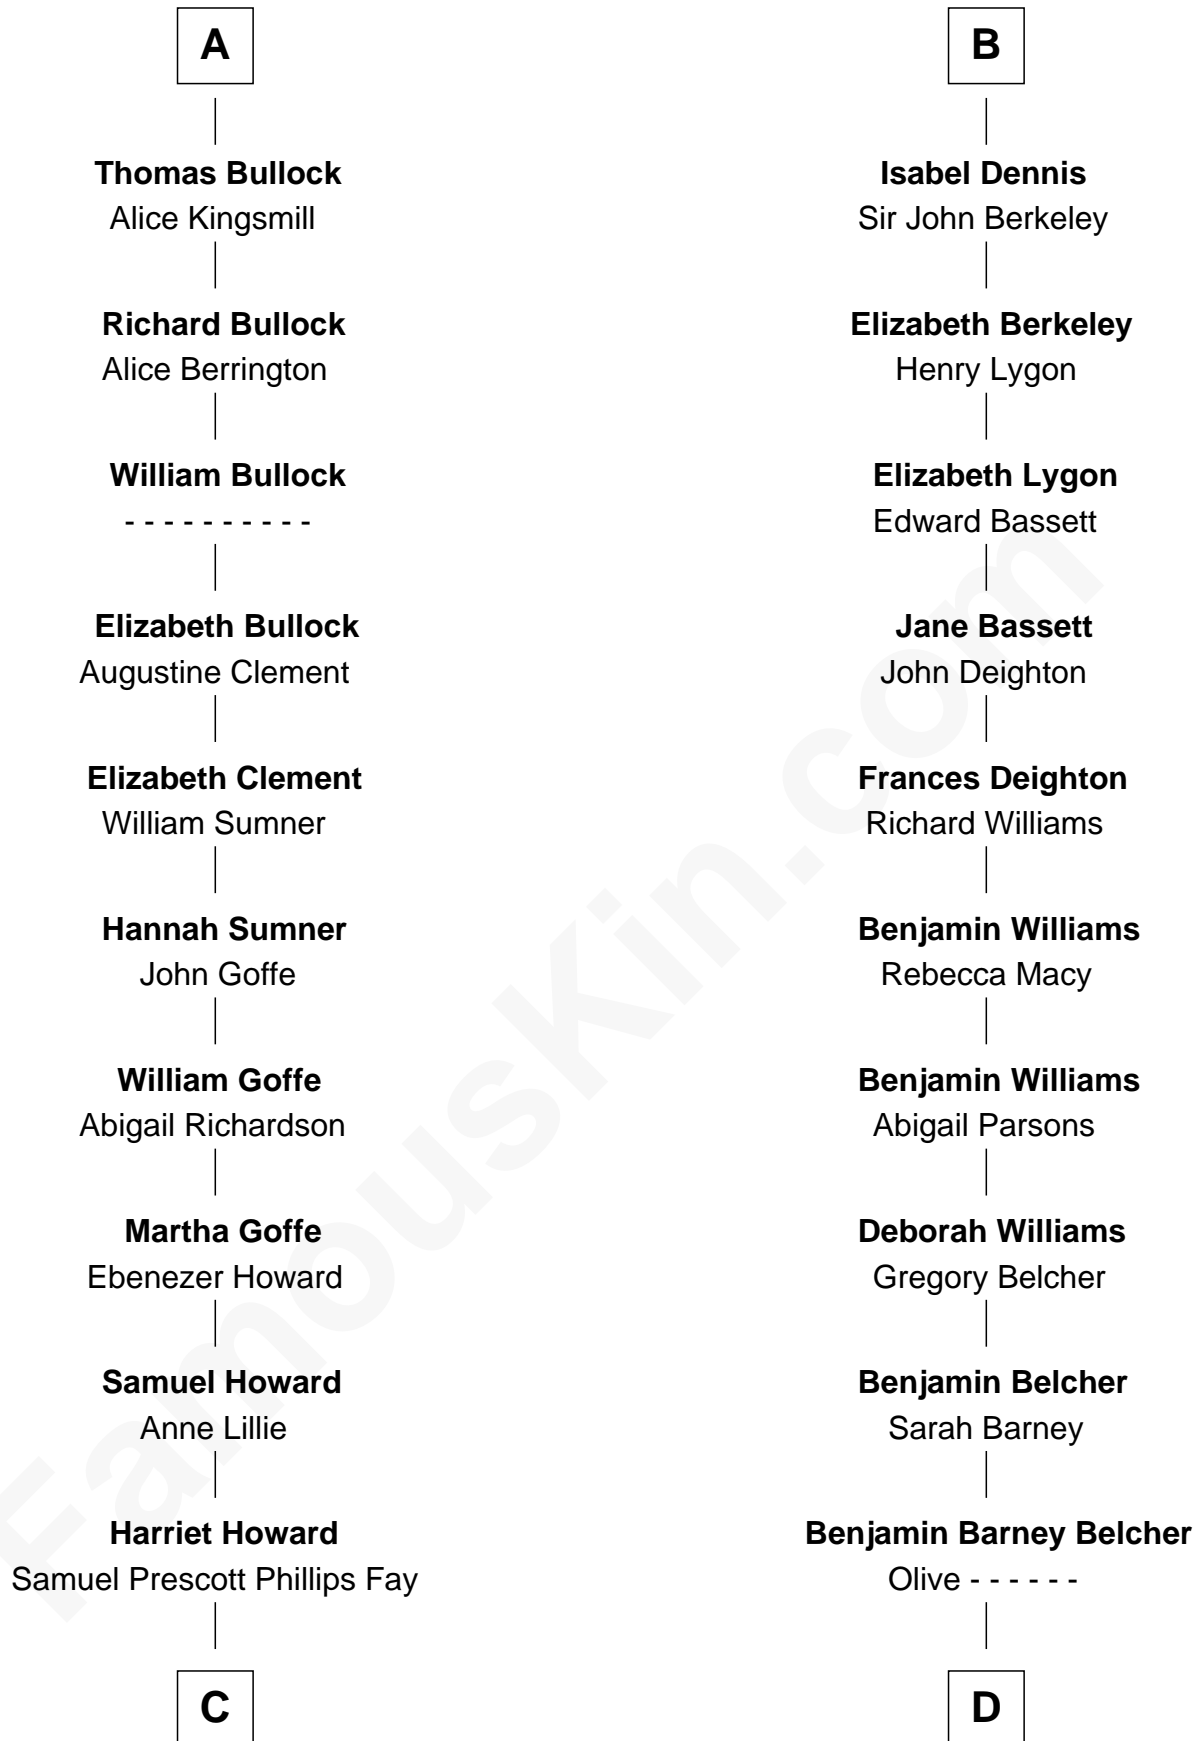

FamousKin.com
Relationship Chart of
George H. W. Bush
41st U.S. President

19th cousin 2 times removed of
General Douglas MacArthur
U.S. Army - World War II

Gunselm de Badlesmere

C

Samuel Howard Fay
Susan Montfort Shellman

Harriet Eleanor Fay
Rev. James Smith Bush

Samuel Prescott Bush
Flora Sheldon

Prescott Sheldon Bush
Dorothy Wear Walker

George H. W. Bush
41st U.S. President

D

Aurelia Belcher
Arthur MacArthur

Gen. Arthur MacArthur
Mary Pinckney Hardy