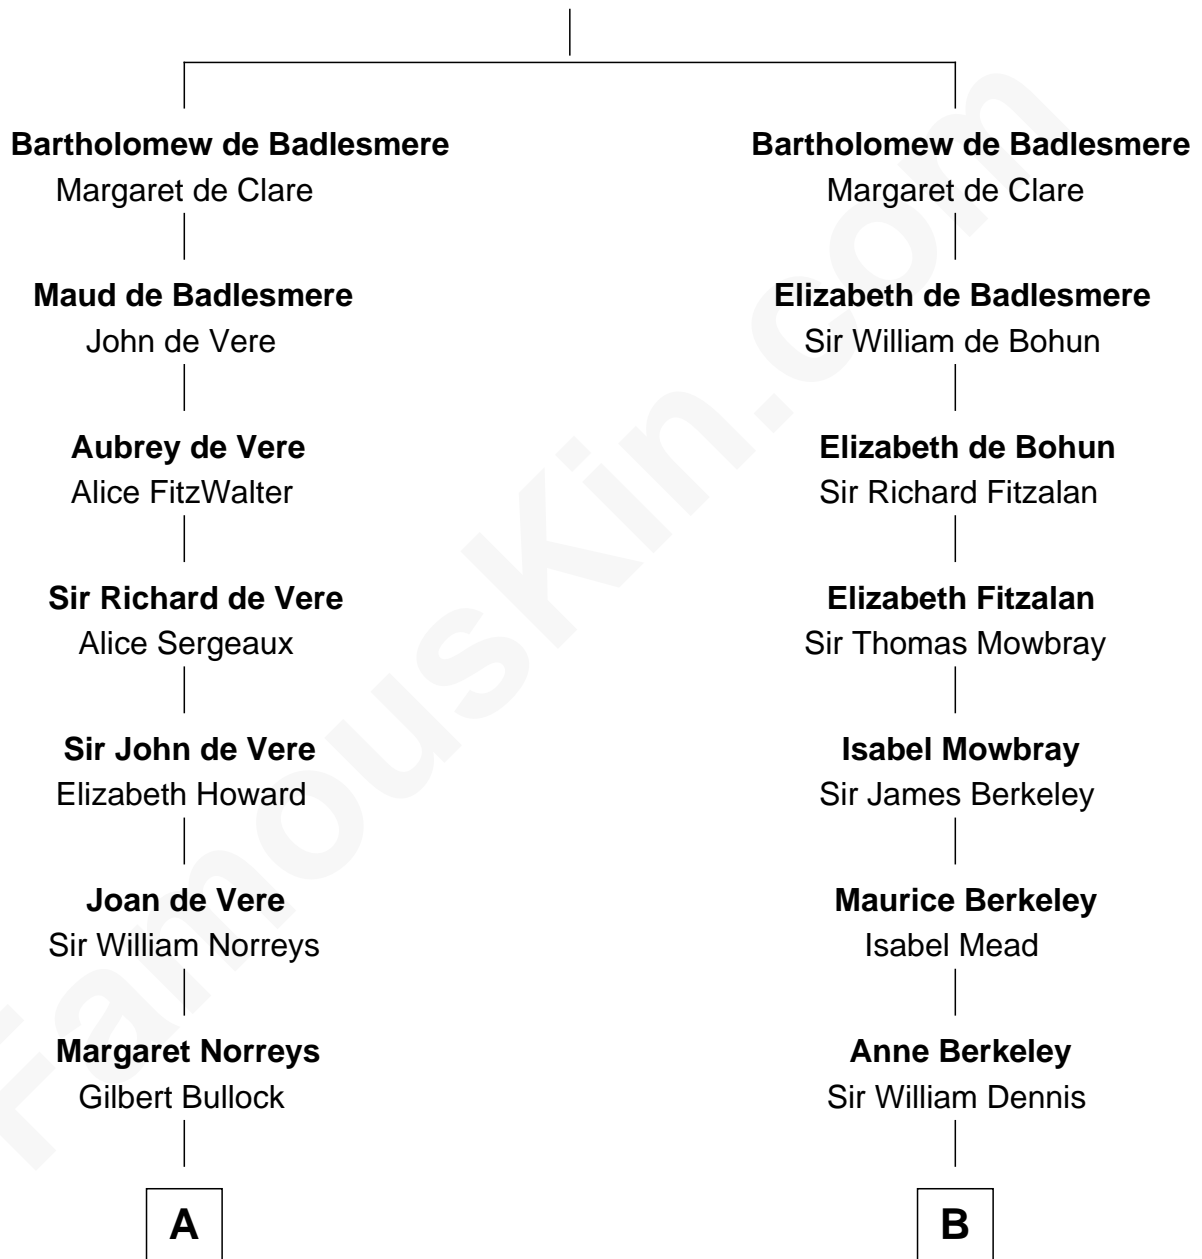

FamousKin.com
Relationship Chart of
George H. W. Bush
41st U.S. President

19th cousin 2 times removed of
General Douglas MacArthur
U.S. Army - World War II

Gunselm de Badlesmere

C

Samuel Howard Fay
Susan Montfort Shellman

Harriet Eleanor Fay
Rev. James Smith Bush

Samuel Prescott Bush
Flora Sheldon

Prescott Sheldon Bush
Dorothy Wear Walker

George H. W. Bush
41st U.S. President

D

Aurelia Belcher
Arthur MacArthur

Gen. Arthur MacArthur
Mary Pinckney Hardy

General Douglas MacArthur
U.S. Army - World War II