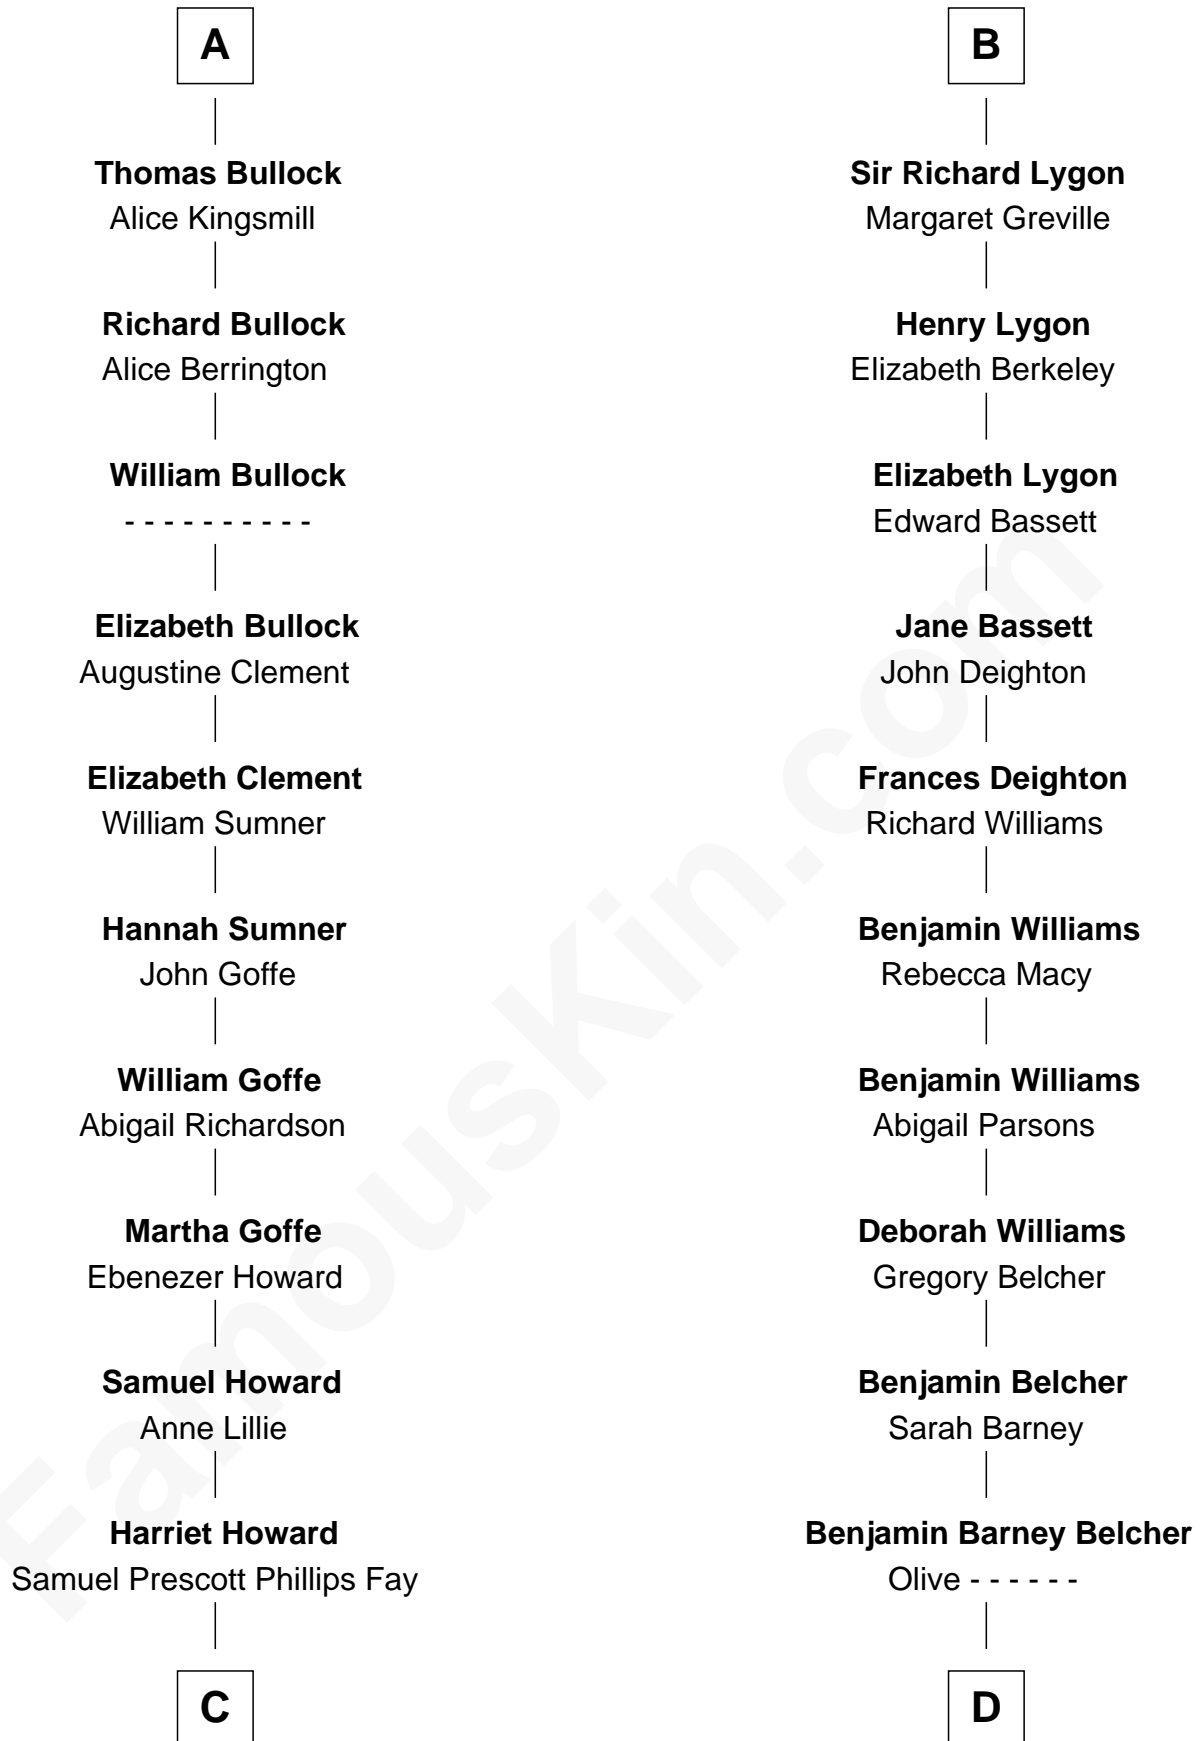

FamousKin.com
Relationship Chart of
George H. W. Bush
41st U.S. President

19th cousin 2 times removed of
General Douglas MacArthur
U.S. Army - World War II

C

Samuel Howard Fay
Susan Montfort Shellman

Harriet Eleanor Fay
Rev. James Smith Bush

Samuel Prescott Bush
Flora Sheldon

Prescott Sheldon Bush
Dorothy Wear Walker

George H. W. Bush
41st U.S. President

D

Aurelia Belcher
Arthur MacArthur

Gen. Arthur MacArthur
Mary Pinckney Hardy

General Douglas MacArthur
U.S. Army - World War II