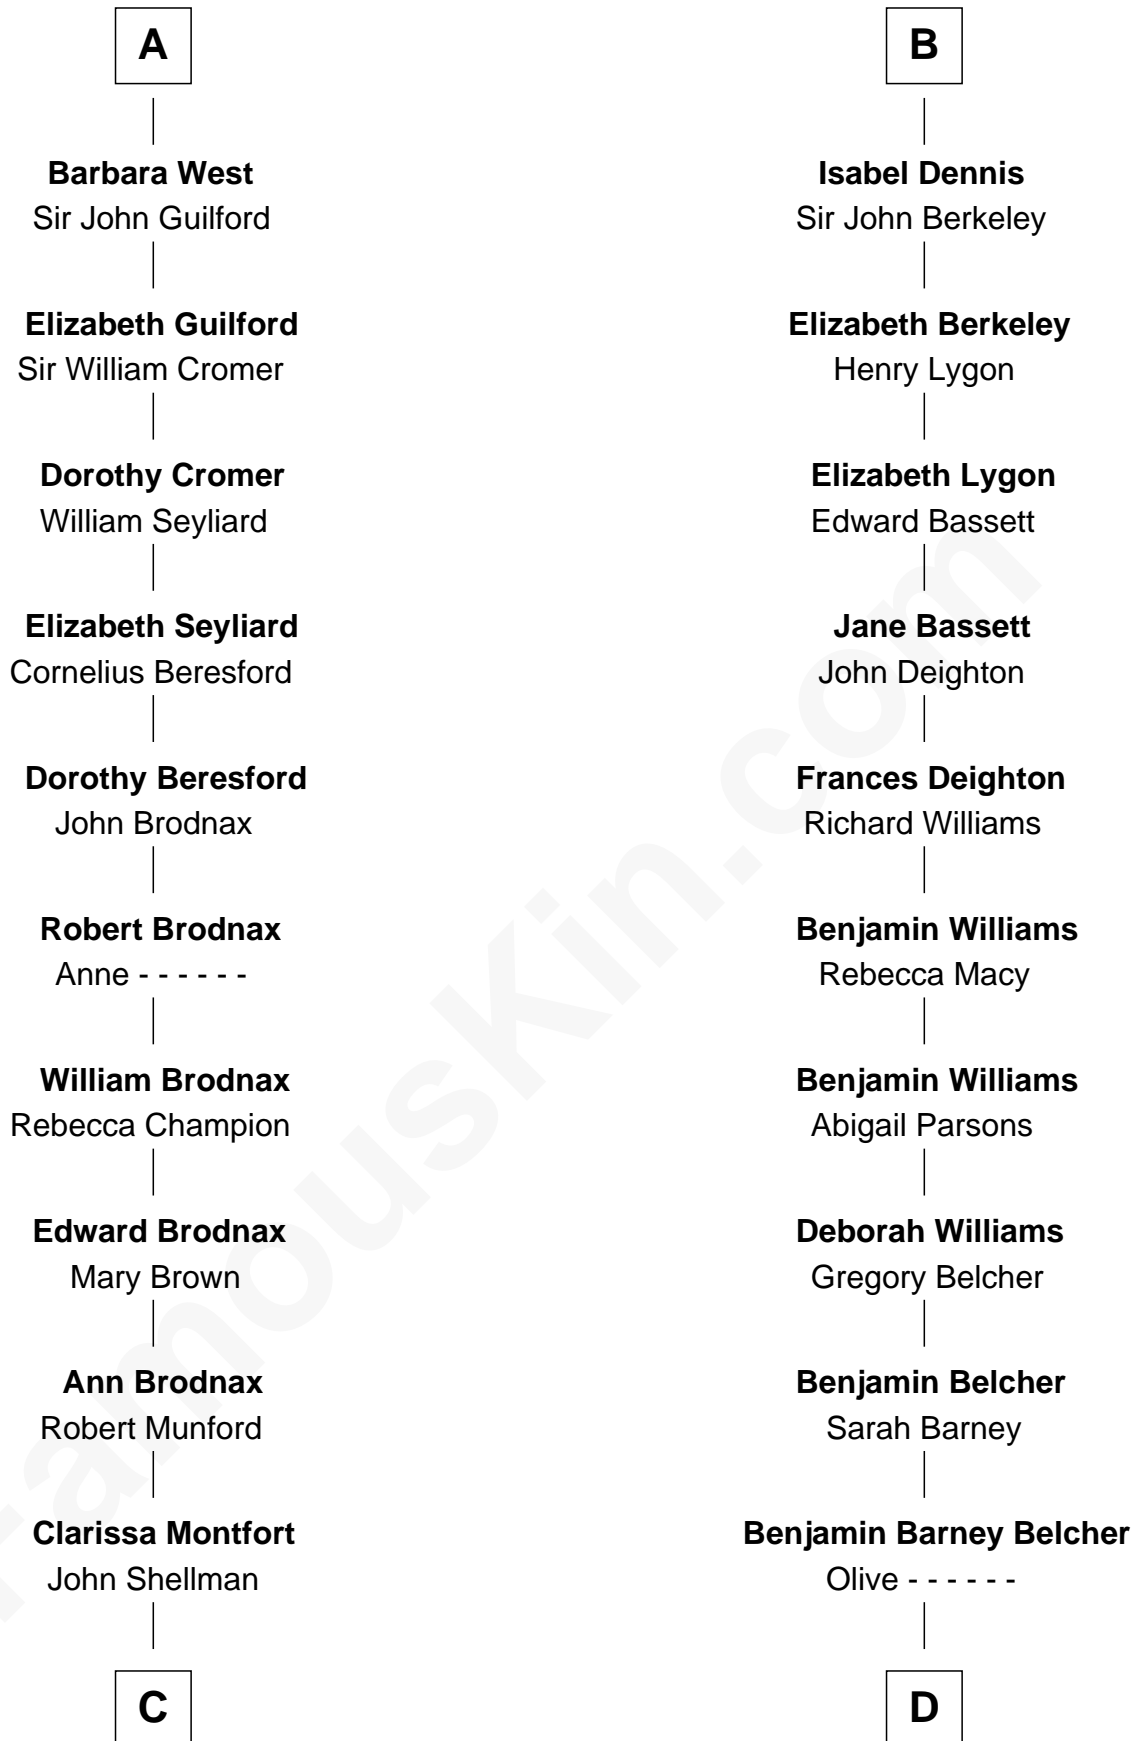

FamousKin.com
Relationship Chart of
George H. W. Bush
41st U.S. President

19th cousin 2 times removed of
General Douglas MacArthur
U.S. Army - World War II

William de Braiose

C

Susan Montfort Shellman

Samuel Howard Fay

Harriet Eleanor Fay

Rev. James Smith Bush

Samuel Prescott Bush

Flora Sheldon

Prescott Sheldon Bush

Dorothy Wear Walker

George H. W. Bush

41st U.S. President