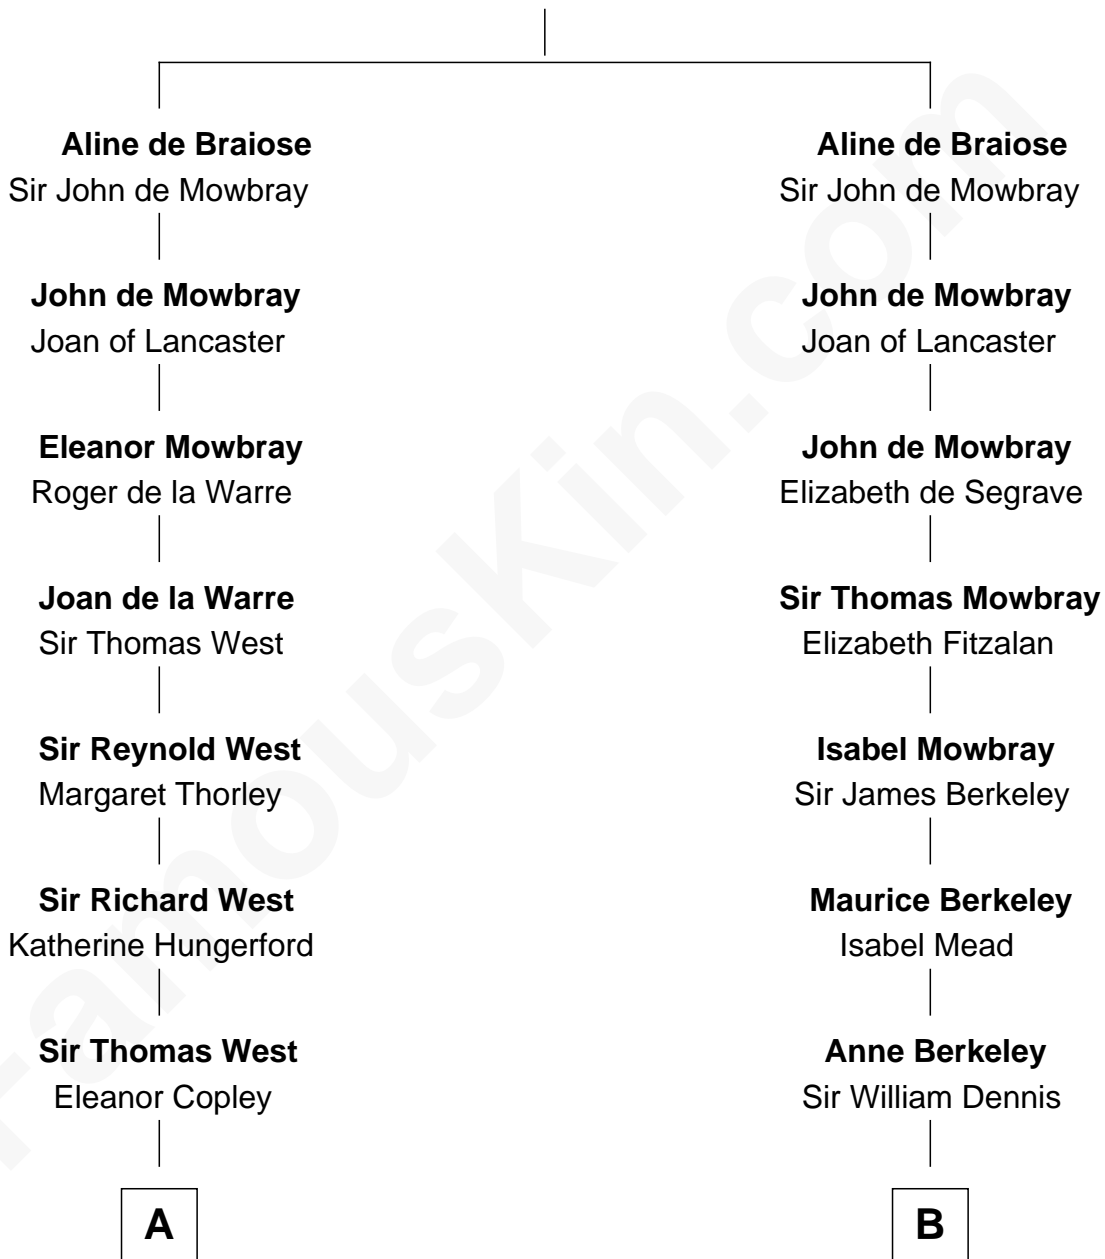

FamousKin.com
Relationship Chart of
George H. W. Bush
41st U.S. President

19th cousin 2 times removed of
General Douglas MacArthur
U.S. Army - World War II

William de Braiose

C

Susan Montfort Shellman

Samuel Howard Fay

Harriet Eleanor Fay

Rev. James Smith Bush

Samuel Prescott Bush

Flora Sheldon

Prescott Sheldon Bush

Dorothy Wear Walker

George H. W. Bush

41st U.S. President