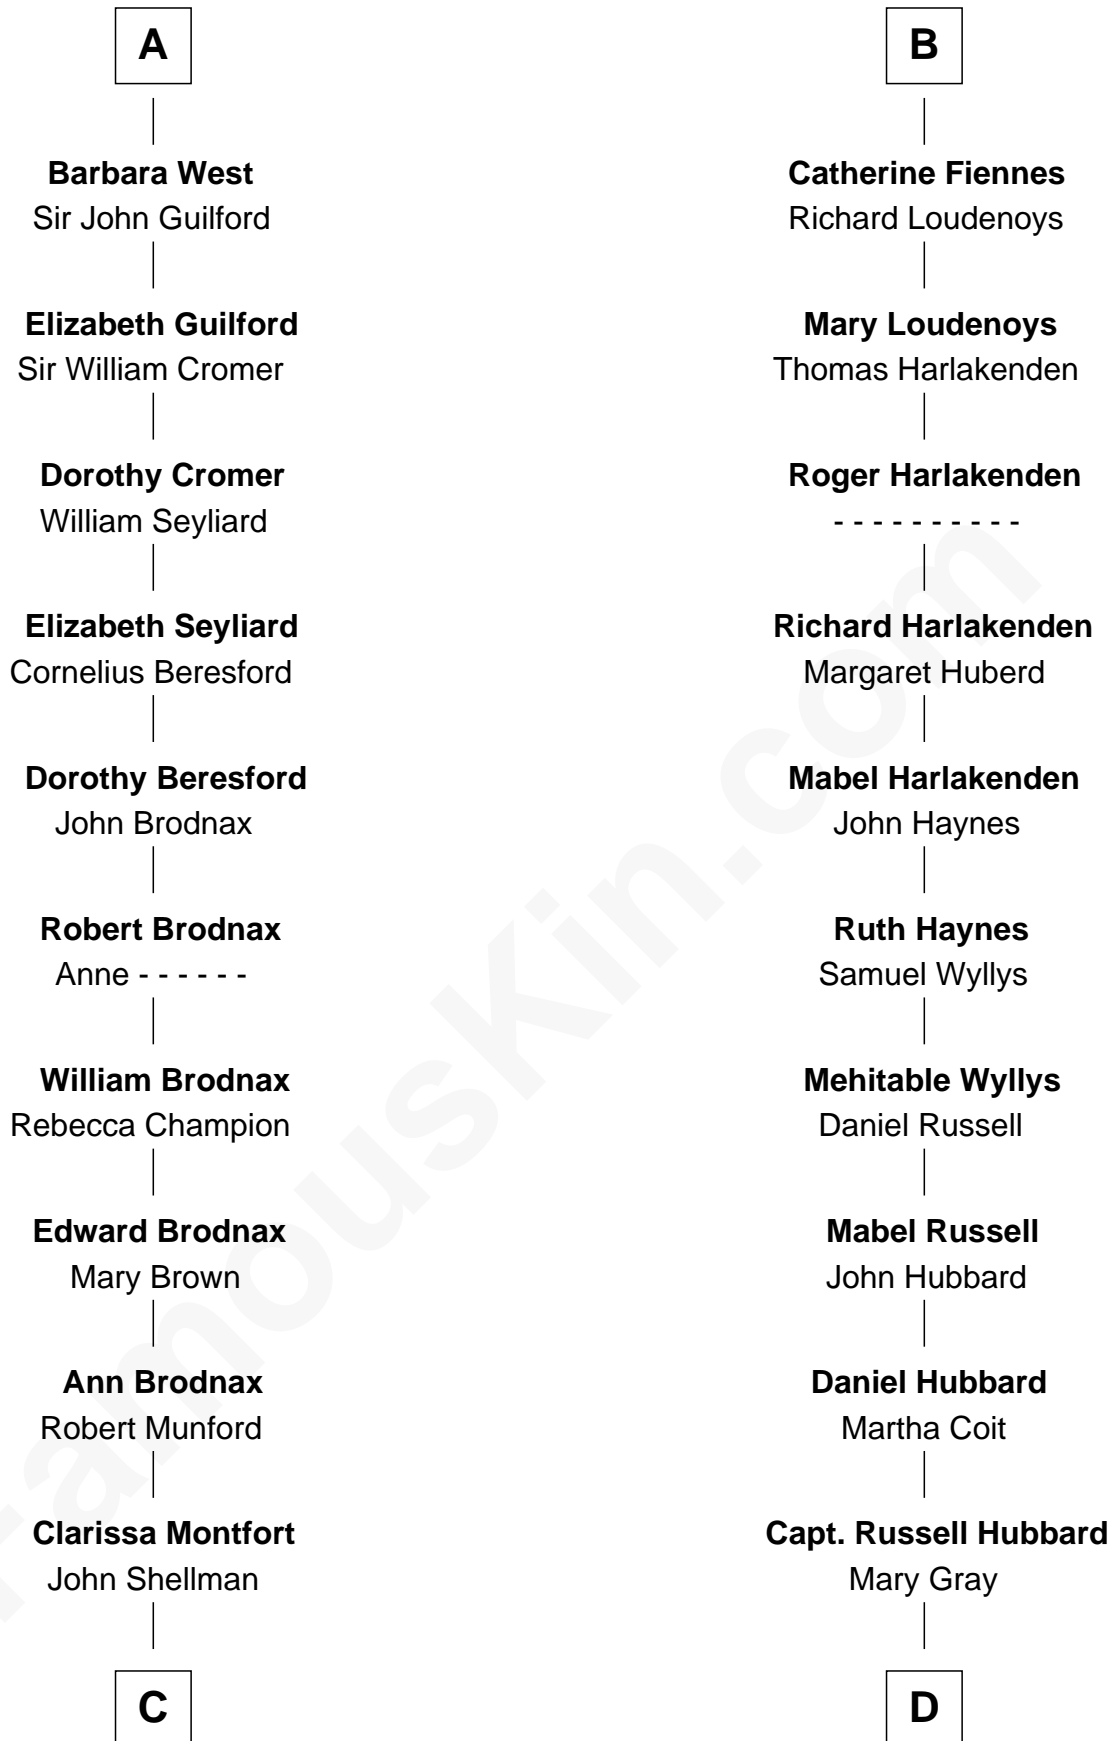

FamousKin.com Relationship Chart of

George H. W. Bush

41st U.S. President

20th cousin 1 time removed of

Frank Lloyd Wright

American Architect

Sir Thomas de Beauchamp

Katherine de Mortimer