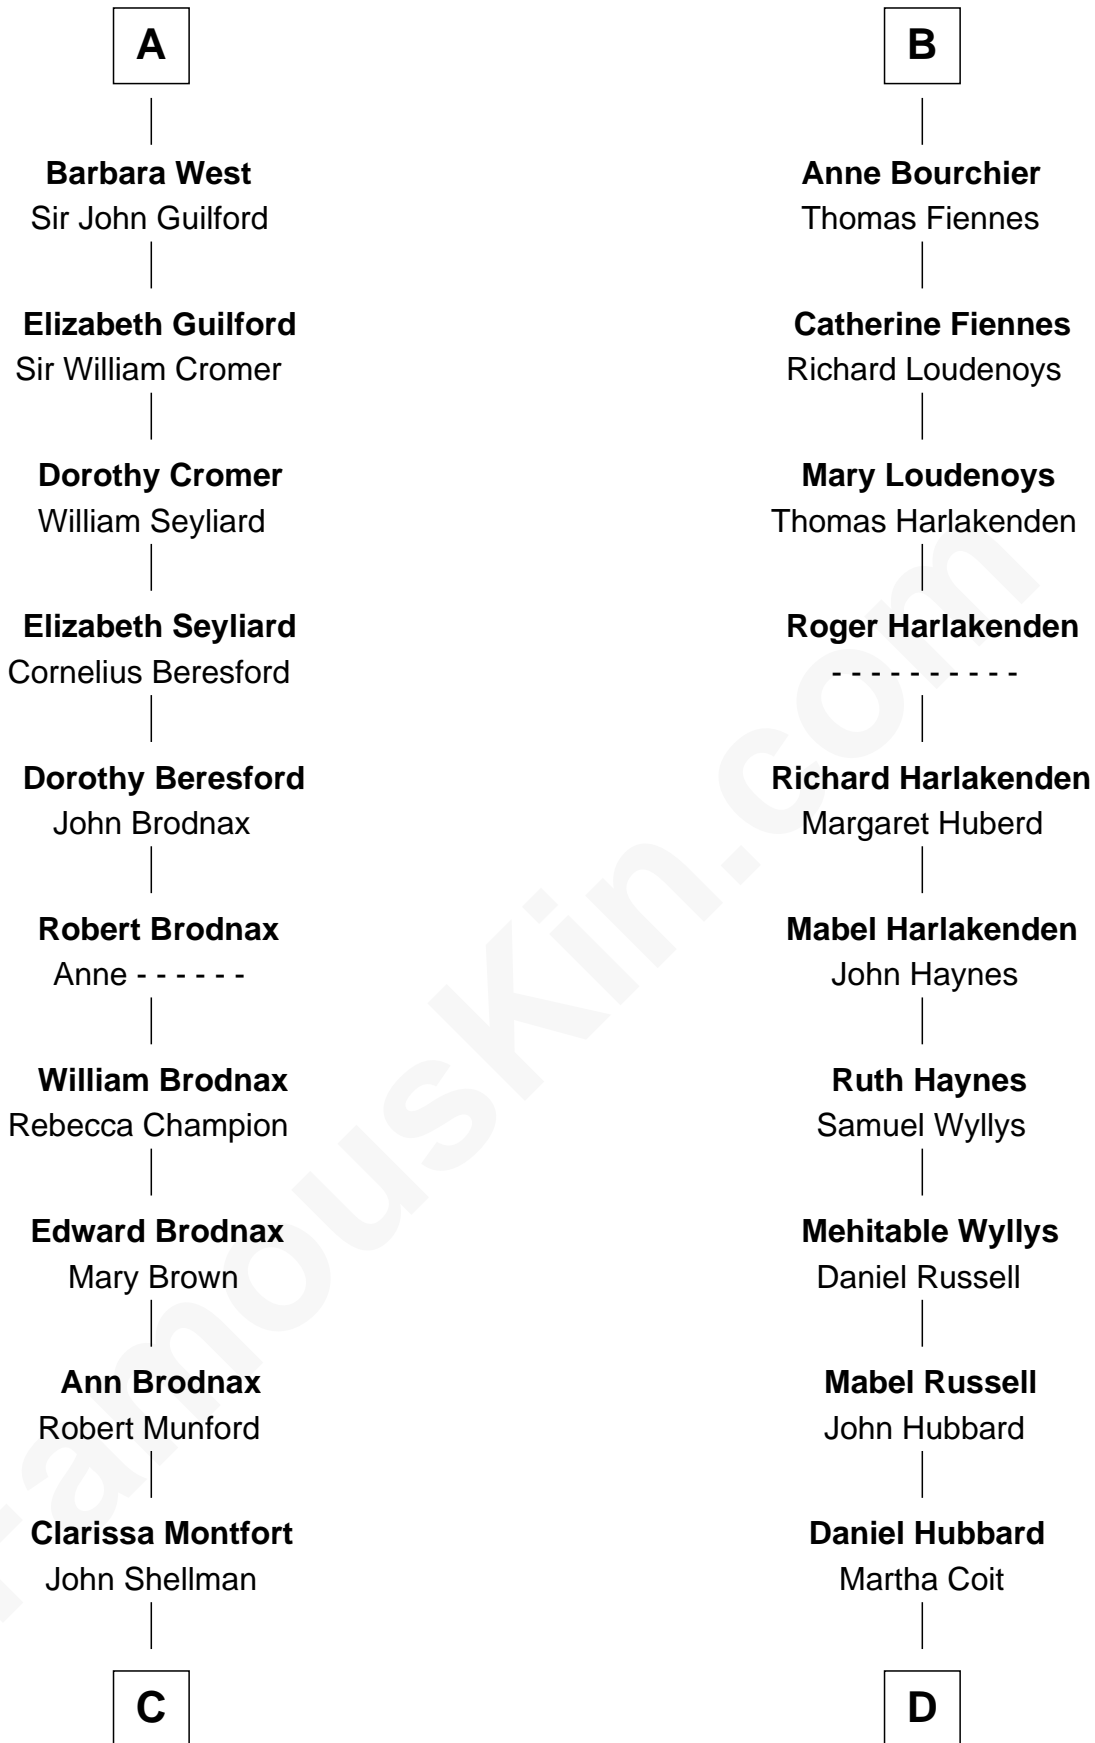

FamousKin.com Relationship Chart of

George H. W. Bush

41st U.S. President

21st cousin of

Frank Lloyd Wright

American Architect

Edmund Plantagenet

Blanche of Artois

C

Susan Montfort Shellman

Samuel Howard Fay

Harriet Eleanor Fay

Rev. James Smith Bush

Samuel Prescott Bush

Flora Sheldon

Prescott Sheldon Bush

Dorothy Wear Walker

George H. W. Bush

41st U.S. President

D

Capt. Russell Hubbard

Mary Gray

Martha Hubbard

David Wright