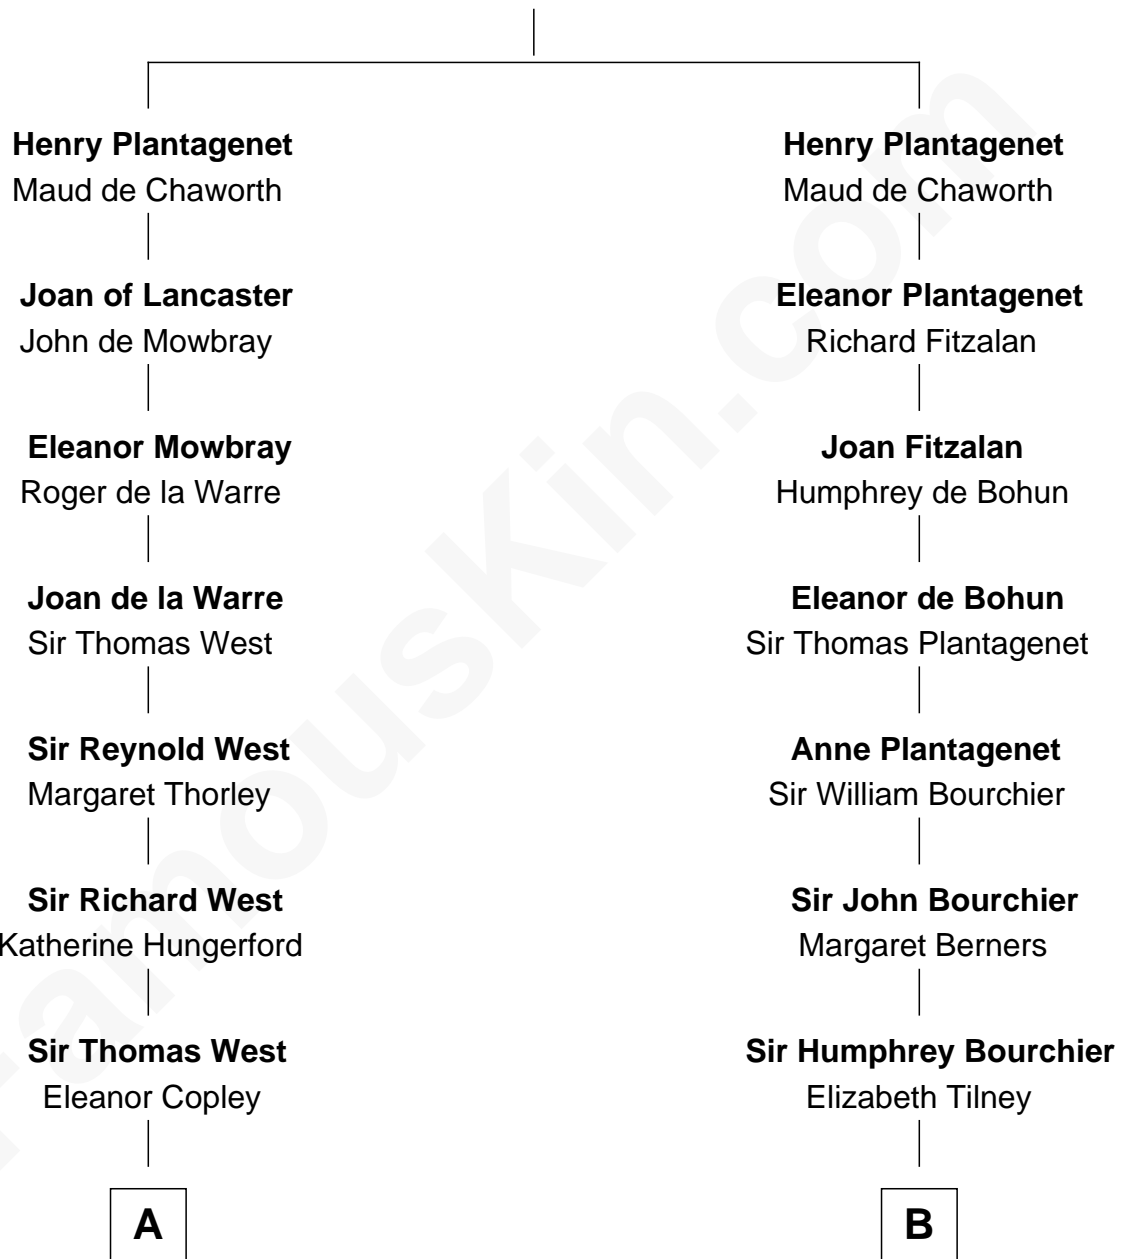

FamousKin.com Relationship Chart of

George H. W. Bush

41st U.S. President

21st cousin of

Frank Lloyd Wright

American Architect

Edmund Plantagenet

Blanche of Artois

C

Susan Montfort Shellman

Samuel Howard Fay

Harriet Eleanor Fay

Rev. James Smith Bush

Samuel Prescott Bush

Flora Sheldon

Prescott Sheldon Bush

Dorothy Wear Walker

George H. W. Bush

41st U.S. President

D

Capt. Russell Hubbard

Mary Gray

Martha Hubbard

David Wright