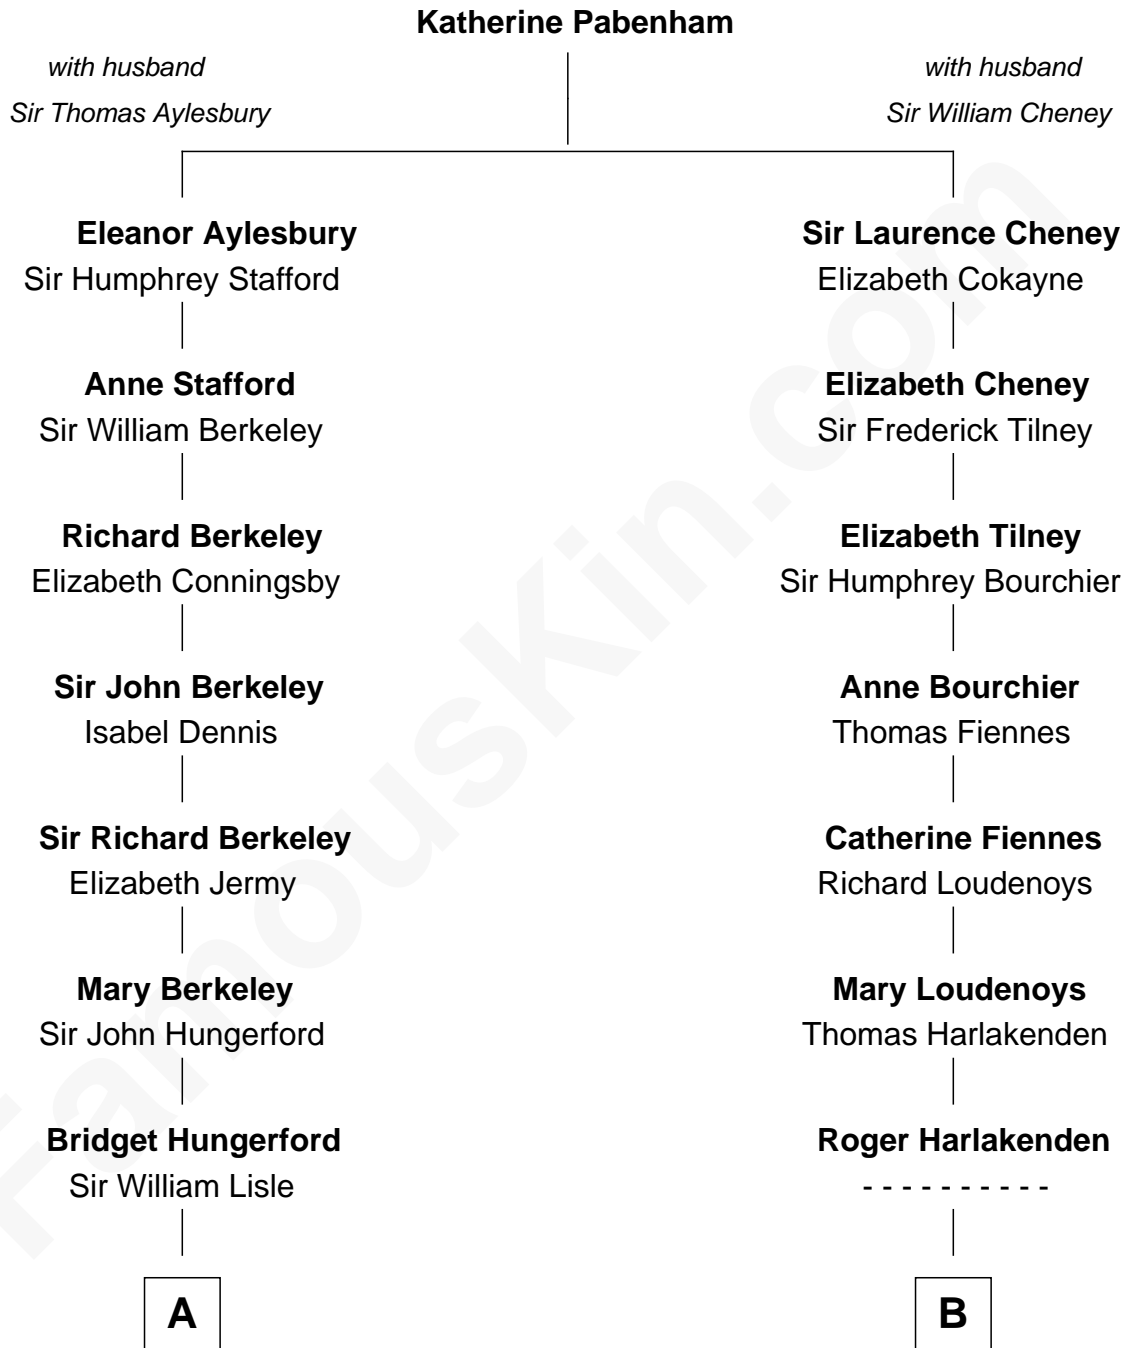

FamousKin.com Relationship Chart of

George H. W. Bush

41st U.S. President

17th cousin 1 time removed of

Frank Lloyd Wright

American Architect

C

—
Prescott Sheldon Bush

Dorothy Wear Walker

—
George H. W. Bush

41st U.S. President

FamousKin.com