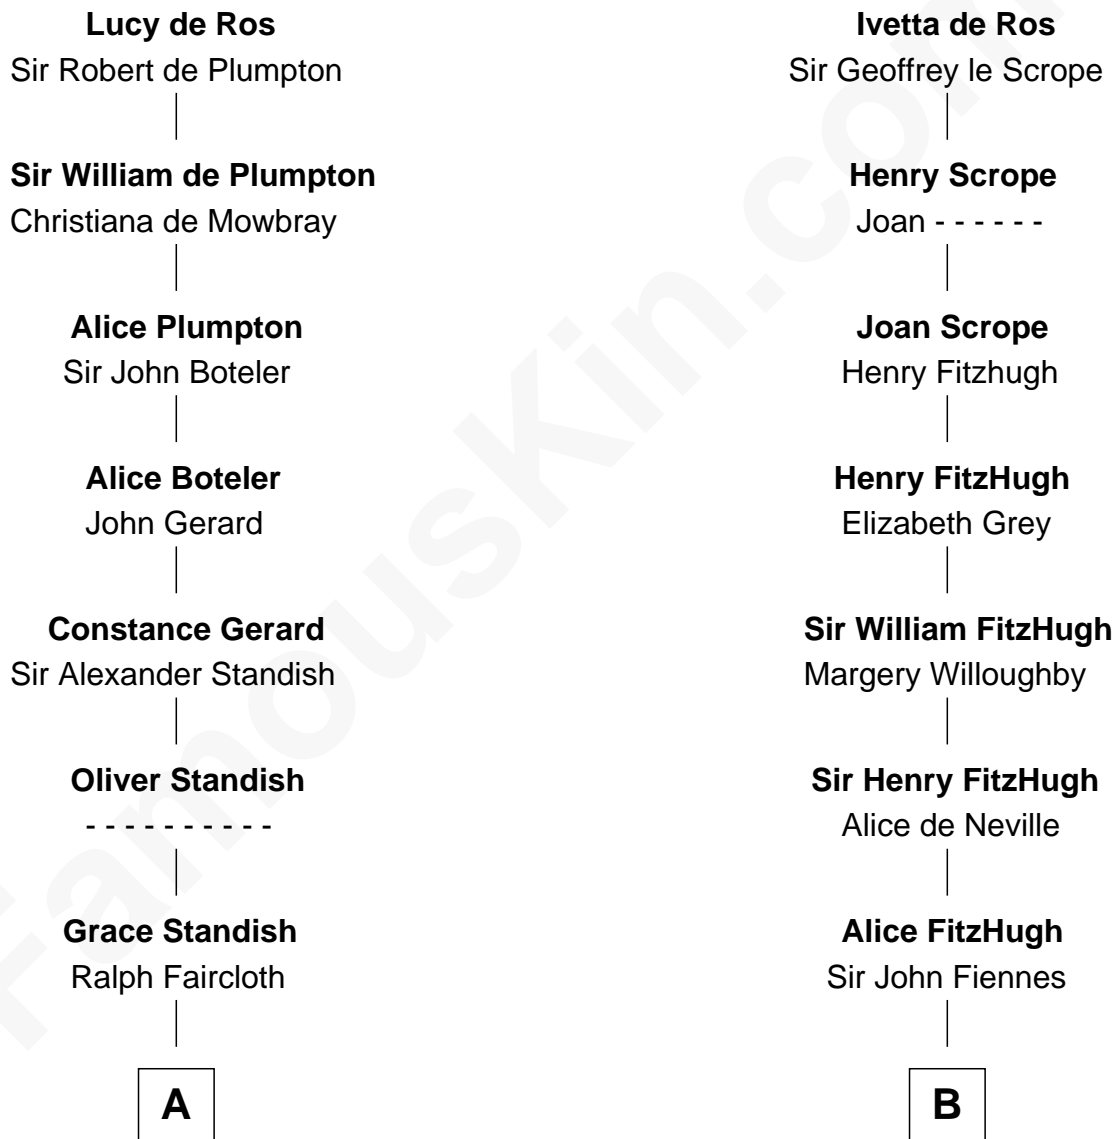

# FamousKin.com Relationship Chart of

**George H. W. Bush**

*41st U.S. President*

21st cousin of

**Frank Lloyd Wright**

*American Architect*

**Sir William de Ros**

Eustache Fitz Ralph

**C**

**Samuel Howard Fay**  
Susan Montfort Shellman

**Harriet Eleanor Fay**  
Rev. James Smith Bush

**Samuel Prescott Bush**  
Flora Sheldon

**Prescott Sheldon Bush**  
Dorothy Wear Walker

**George H. W. Bush**  
*41st U.S. President*