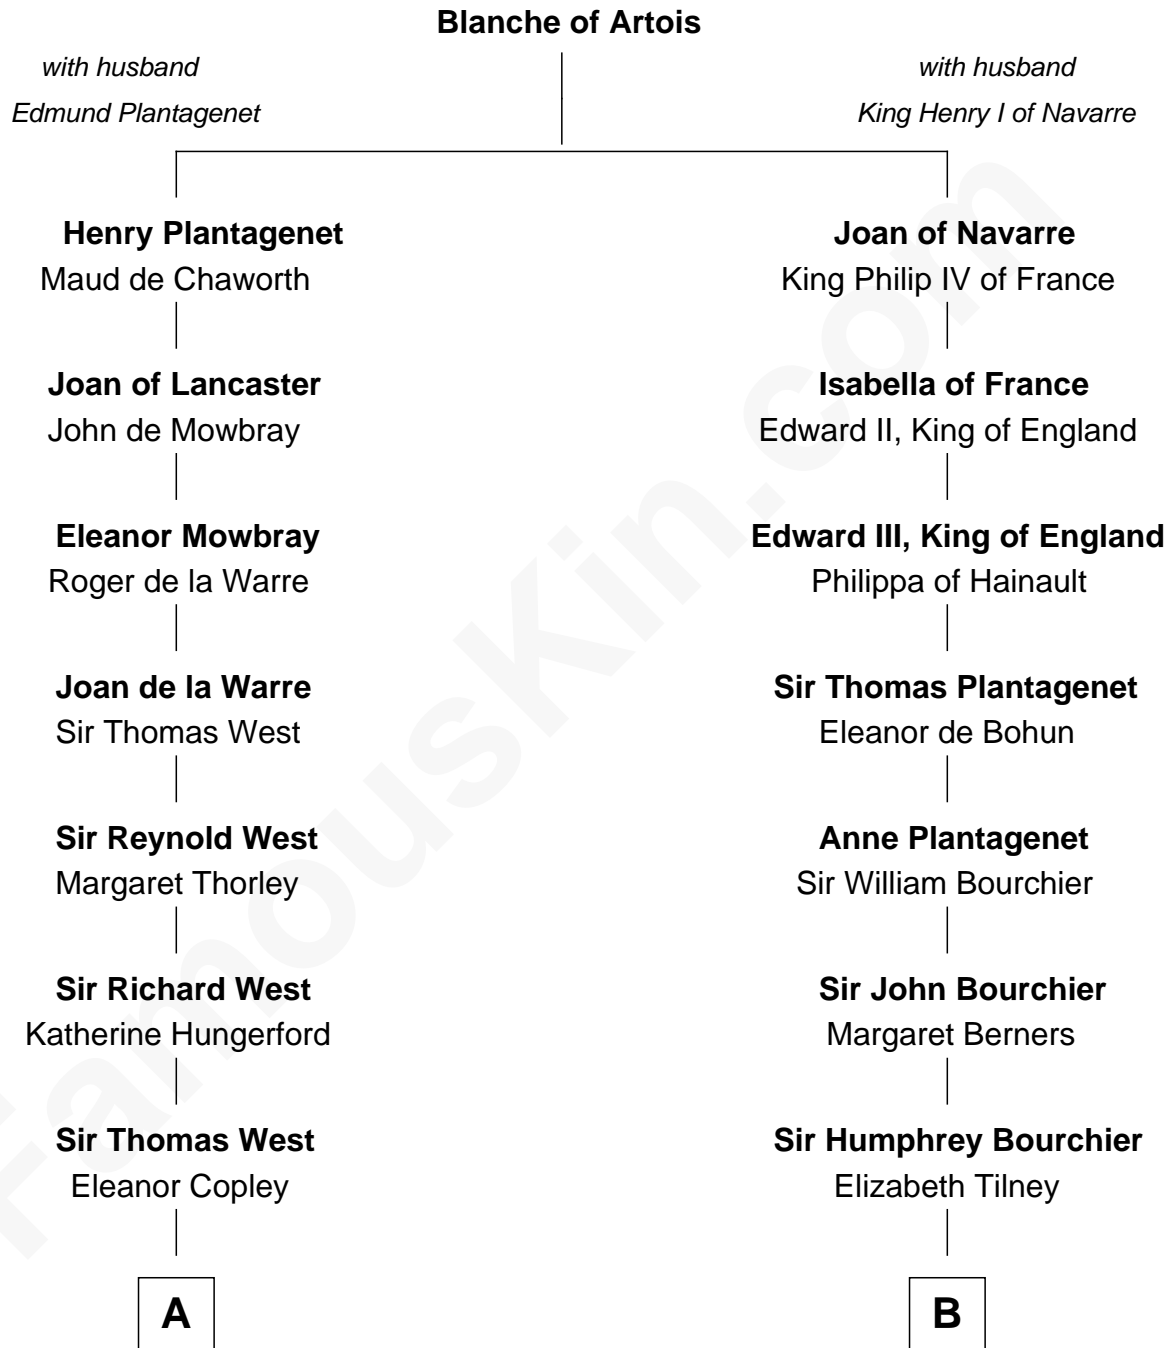

FamousKin.com Relationship Chart of

George H. W. Bush

41st U.S. President

21st cousin of

Frank Lloyd Wright

American Architect

C

Susan Montfort Shellman

Samuel Howard Fay

Harriet Eleanor Fay

Rev. James Smith Bush

Samuel Prescott Bush

Flora Sheldon

Prescott Sheldon Bush

Dorothy Wear Walker

George H. W. Bush