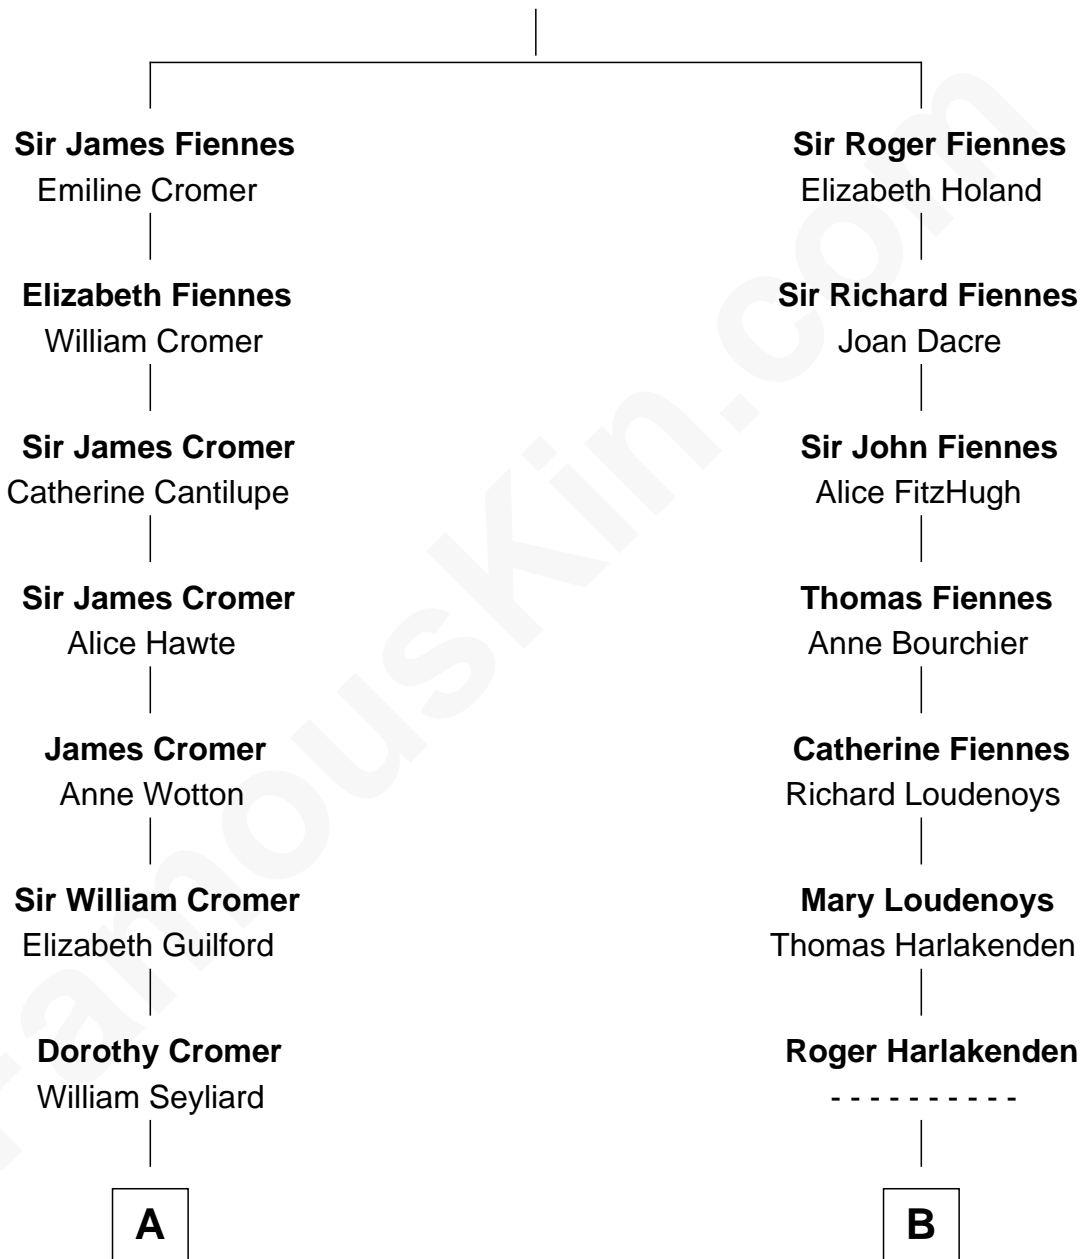

FamousKin.com Relationship Chart of

George H. W. Bush

41st U.S. President

17th cousin 1 time removed of

Frank Lloyd Wright

American Architect

Sir William Fiennes

Elizabeth Batisford

C

—
Prescott Sheldon Bush

Dorothy Wear Walker

—
George H. W. Bush

41st U.S. President

FamousKin.com