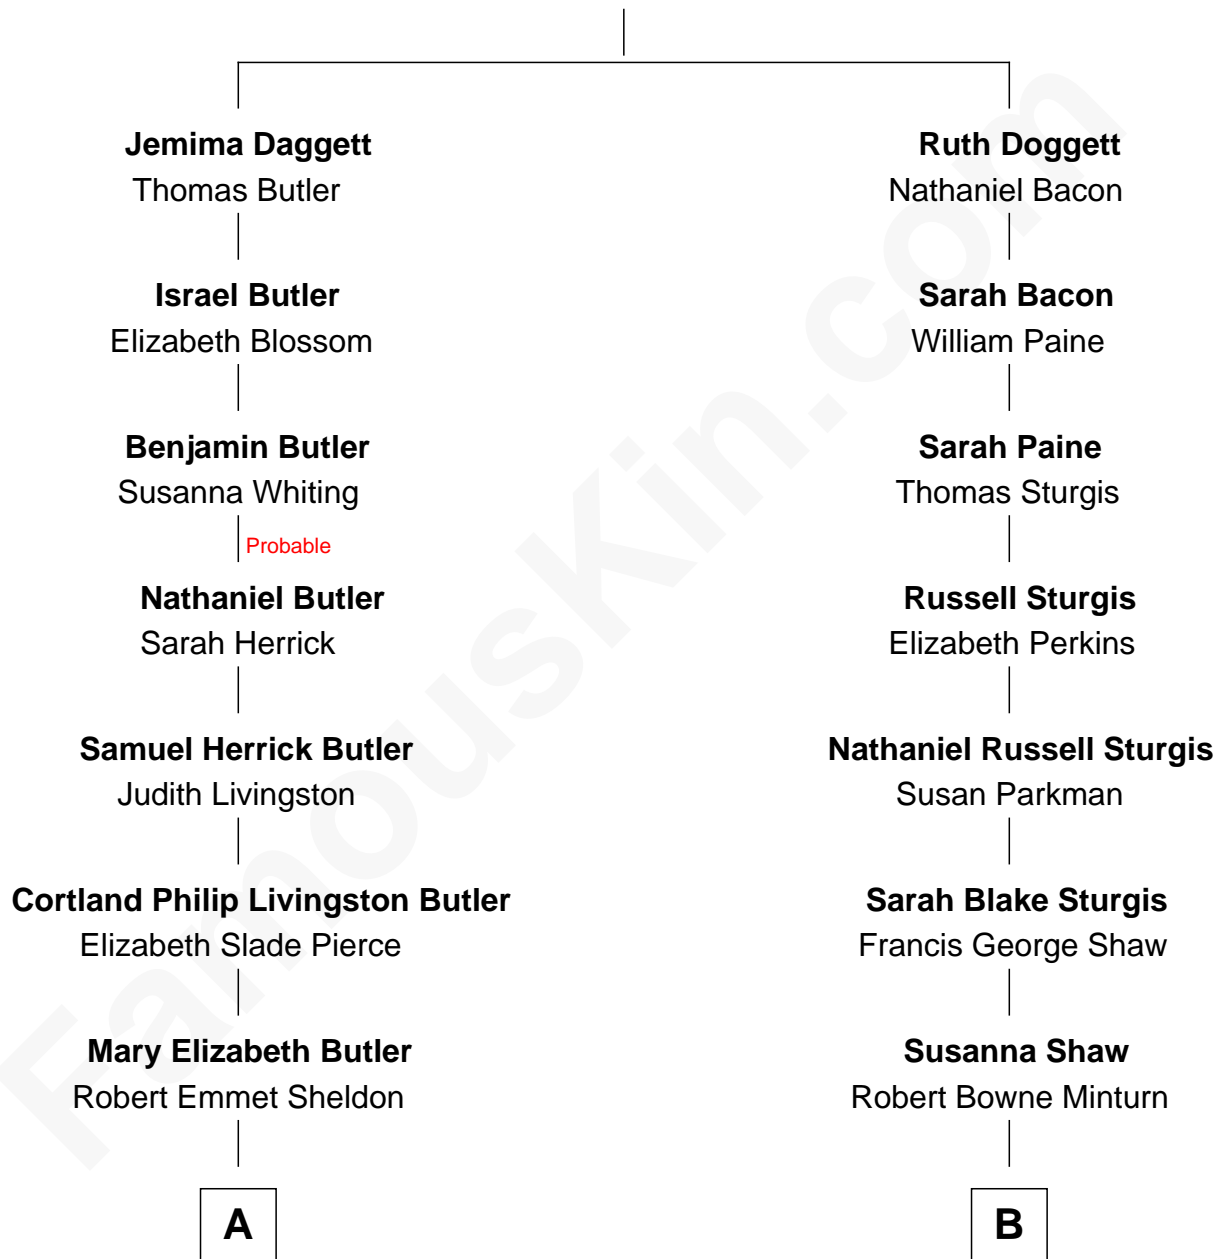

**FamousKin.com**  
**Relationship Chart of**  
**George H. W. Bush**  
*41st U.S. President*

9th cousin 1 time removed of

**Kyra Sedgwick**  
*TV and Movie Actress*

**Thomas Doggett**  
 Hannah Mayhew

**A**

**Flora Sheldon**  
Samuel Prescott Bush

**Prescott Sheldon Bush**  
Dorothy Wear Walker

**George H. W. Bush**  
*41st U.S. President*

**B**

**Sarah May Minturn**  
Henry Dwight Sedgwick

**Robert Minturn Sedgwick**  
Helen Peabody

**Henry Dwight Sedgwick**  
Patricia Ann Rosenwald

**Kyra Sedgwick**  
*TV and Movie Actress*