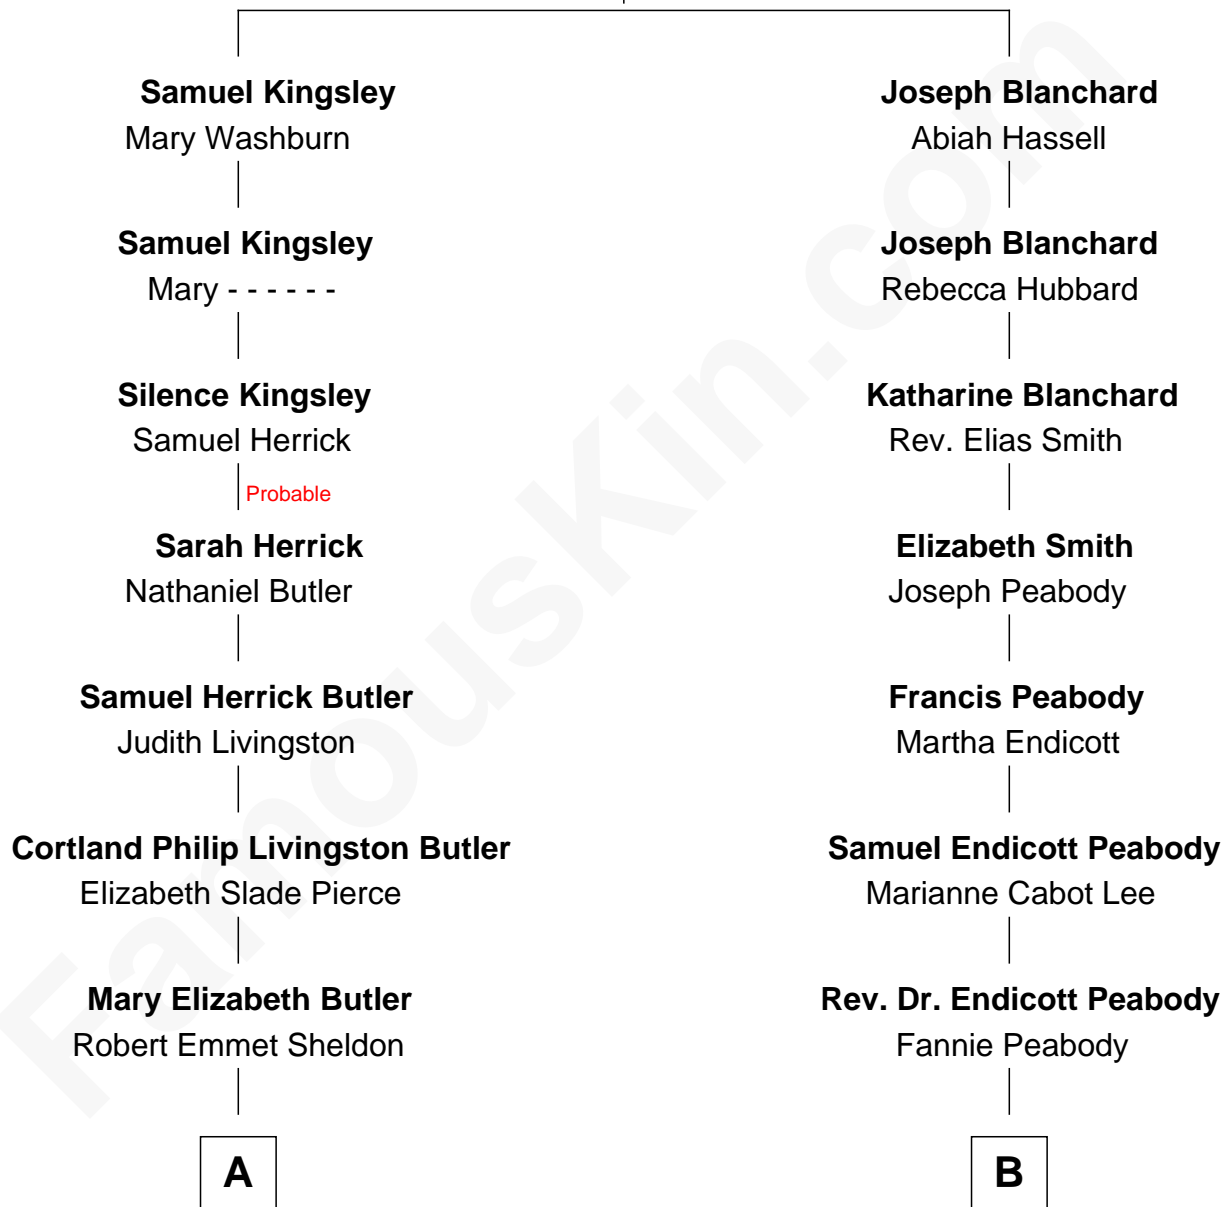

FamousKin.com Relationship Chart of

George H. W. Bush

41st U.S. President

9th cousin of

Kyra Sedgwick

TV and Movie Actress

Hannah Brackett

*with husband
Samuel Kingsley*

*with husband
John Blanchard*

A

Flora Sheldon
Samuel Prescott Bush

Prescott Sheldon Bush
Dorothy Wear Walker

George H. W. Bush
41st U.S. President

B

Helen Peabody
Robert Minturn Sedgwick

Henry Dwight Sedgwick
Patricia Ann Rosenwald