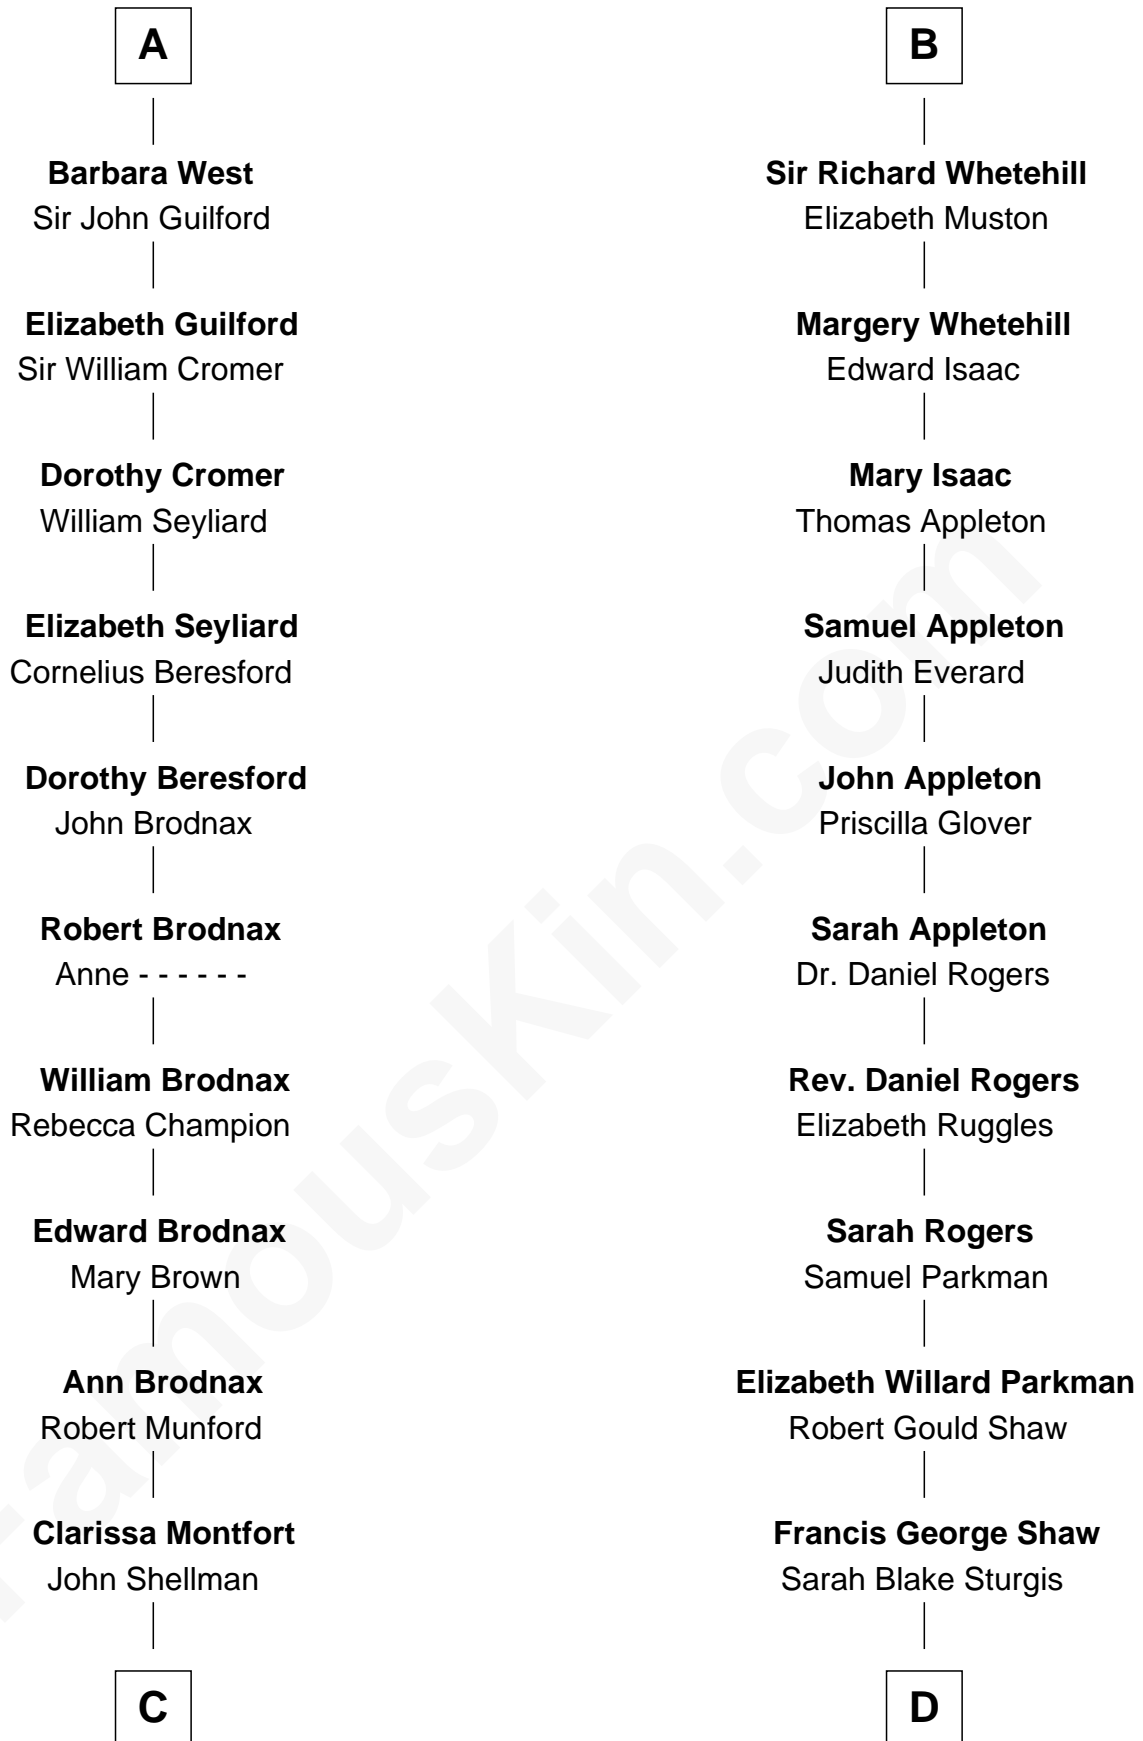

FamousKin.com Relationship Chart of

George H. W. Bush

41st U.S. President

21st cousin of

Kyra Sedgwick

TV and Movie Actress

John IV le Strange

Joan de Somery

Dorothy Wear Walker

George H. W. Bush

41st U.S. President

D

Susanna Shaw

Robert Bowne Minturn

Sarah May Minturn

Henry Dwight Sedgwick