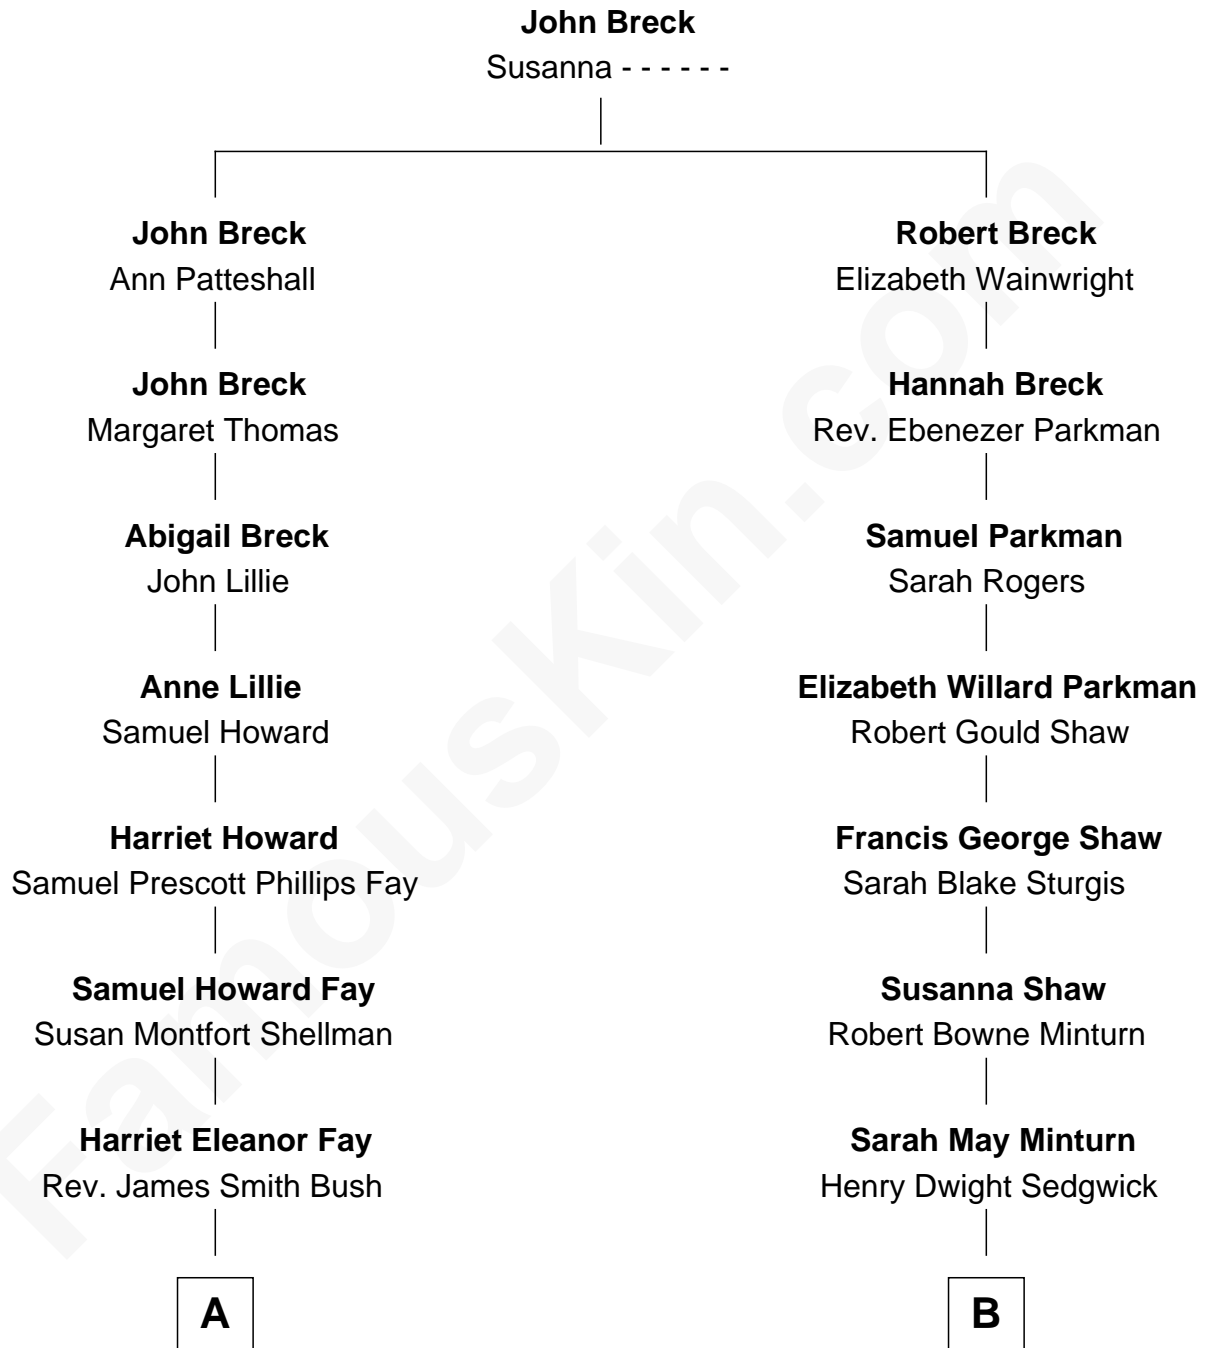

FamousKin.com Relationship Chart of

George H. W. Bush

41st U.S. President

9th cousin of

Kyra Sedgwick

TV and Movie Actress

A

Samuel Prescott Bush

Flora Sheldon

Prescott Sheldon Bush

Dorothy Wear Walker

George H. W. Bush

41st U.S. President

B

Robert Minturn Sedgwick

Helen Peabody

Henry Dwight Sedgwick

Patricia Ann Rosenwald

Kyra Sedgwick

TV and Movie Actress