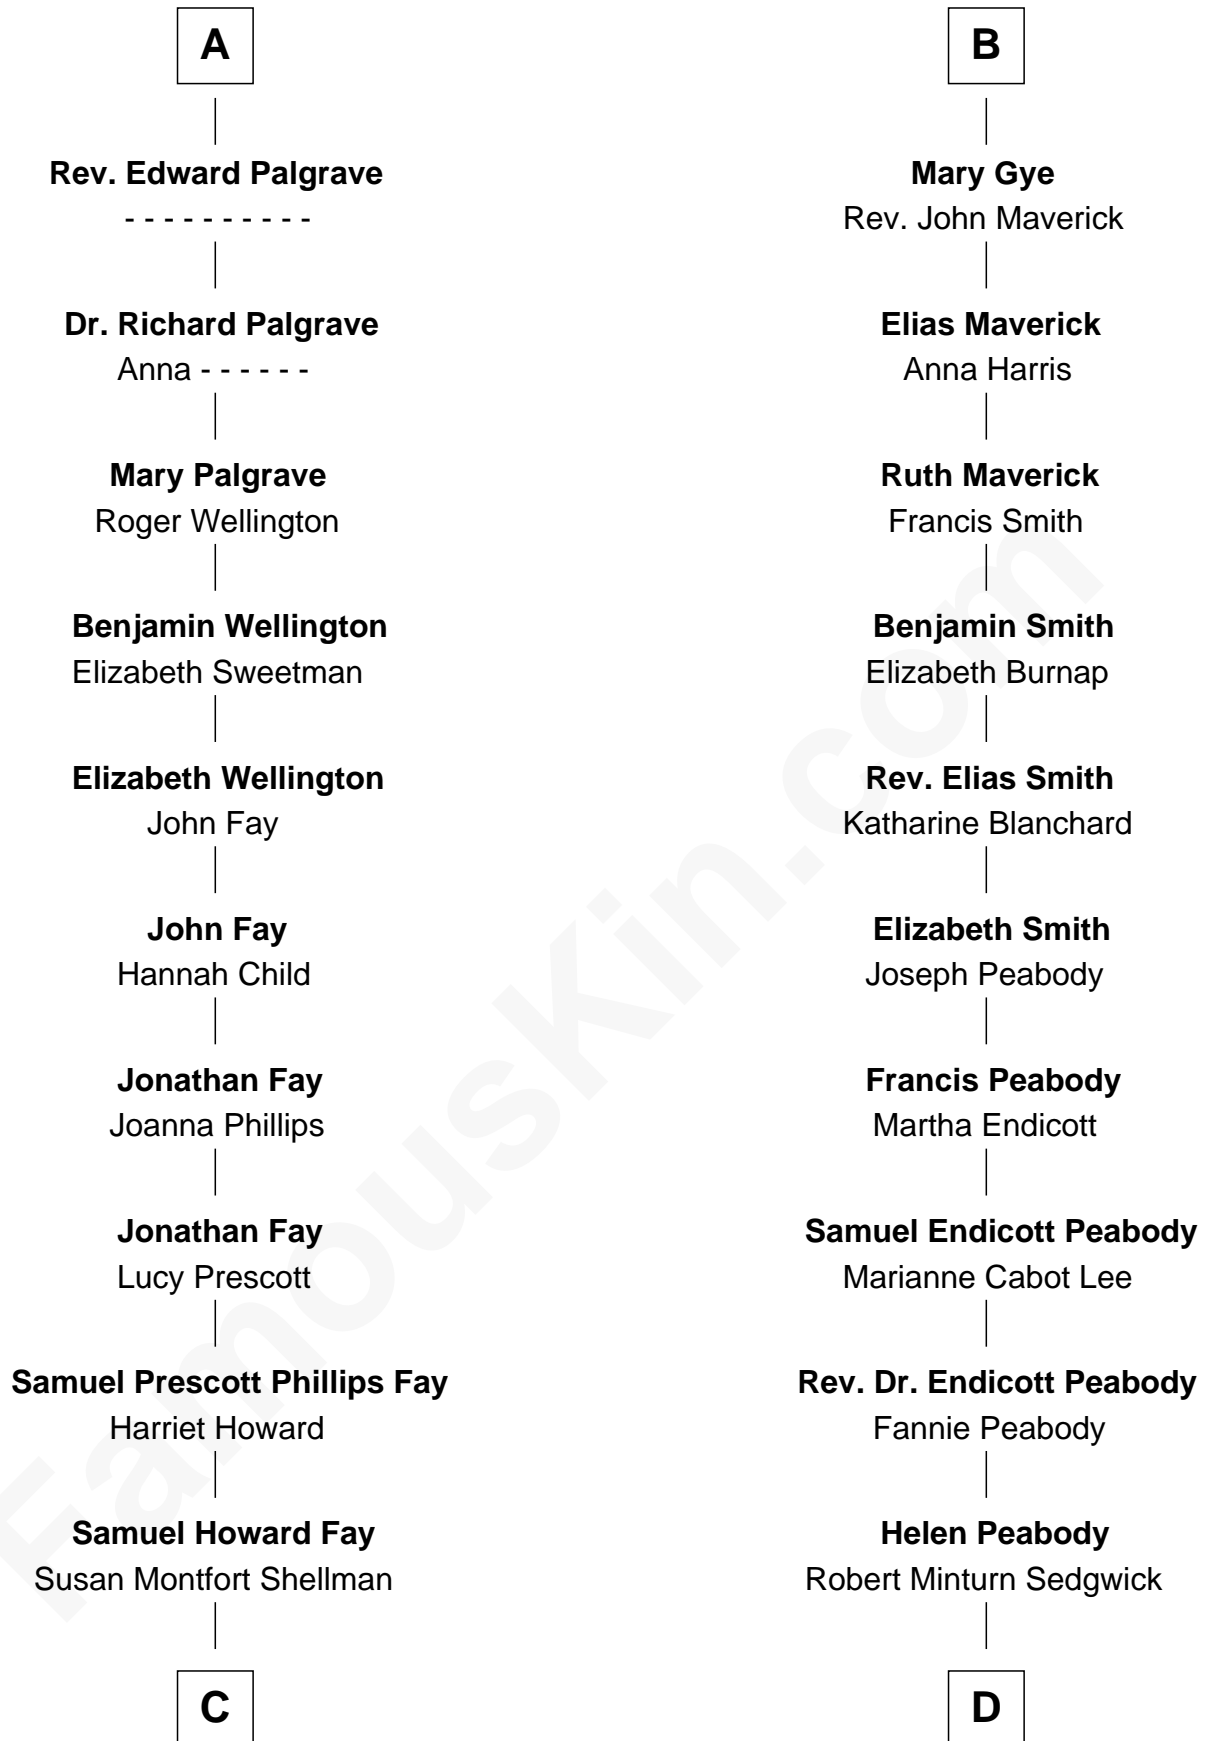

**FamousKin.com**  
**Relationship Chart of**  
**George H. W. Bush**  
*41st U.S. President*

18th cousin 2 times removed of

**Kyra Sedgwick**  
*TV and Movie Actress*

**Richard Fitzalan**  
 Eleanor Plantagenet

**C**

**Harriet Eleanor Fay**  
Rev. James Smith Bush

**Samuel Prescott Bush**  
Flora Sheldon

**Prescott Sheldon Bush**  
Dorothy Wear Walker

**George H. W. Bush**  
*41st U.S. President*

**D**

**Henry Dwight Sedgwick**  
Patricia Ann Rosenwald

**Kyra Sedgwick**  
*TV and Movie Actress*